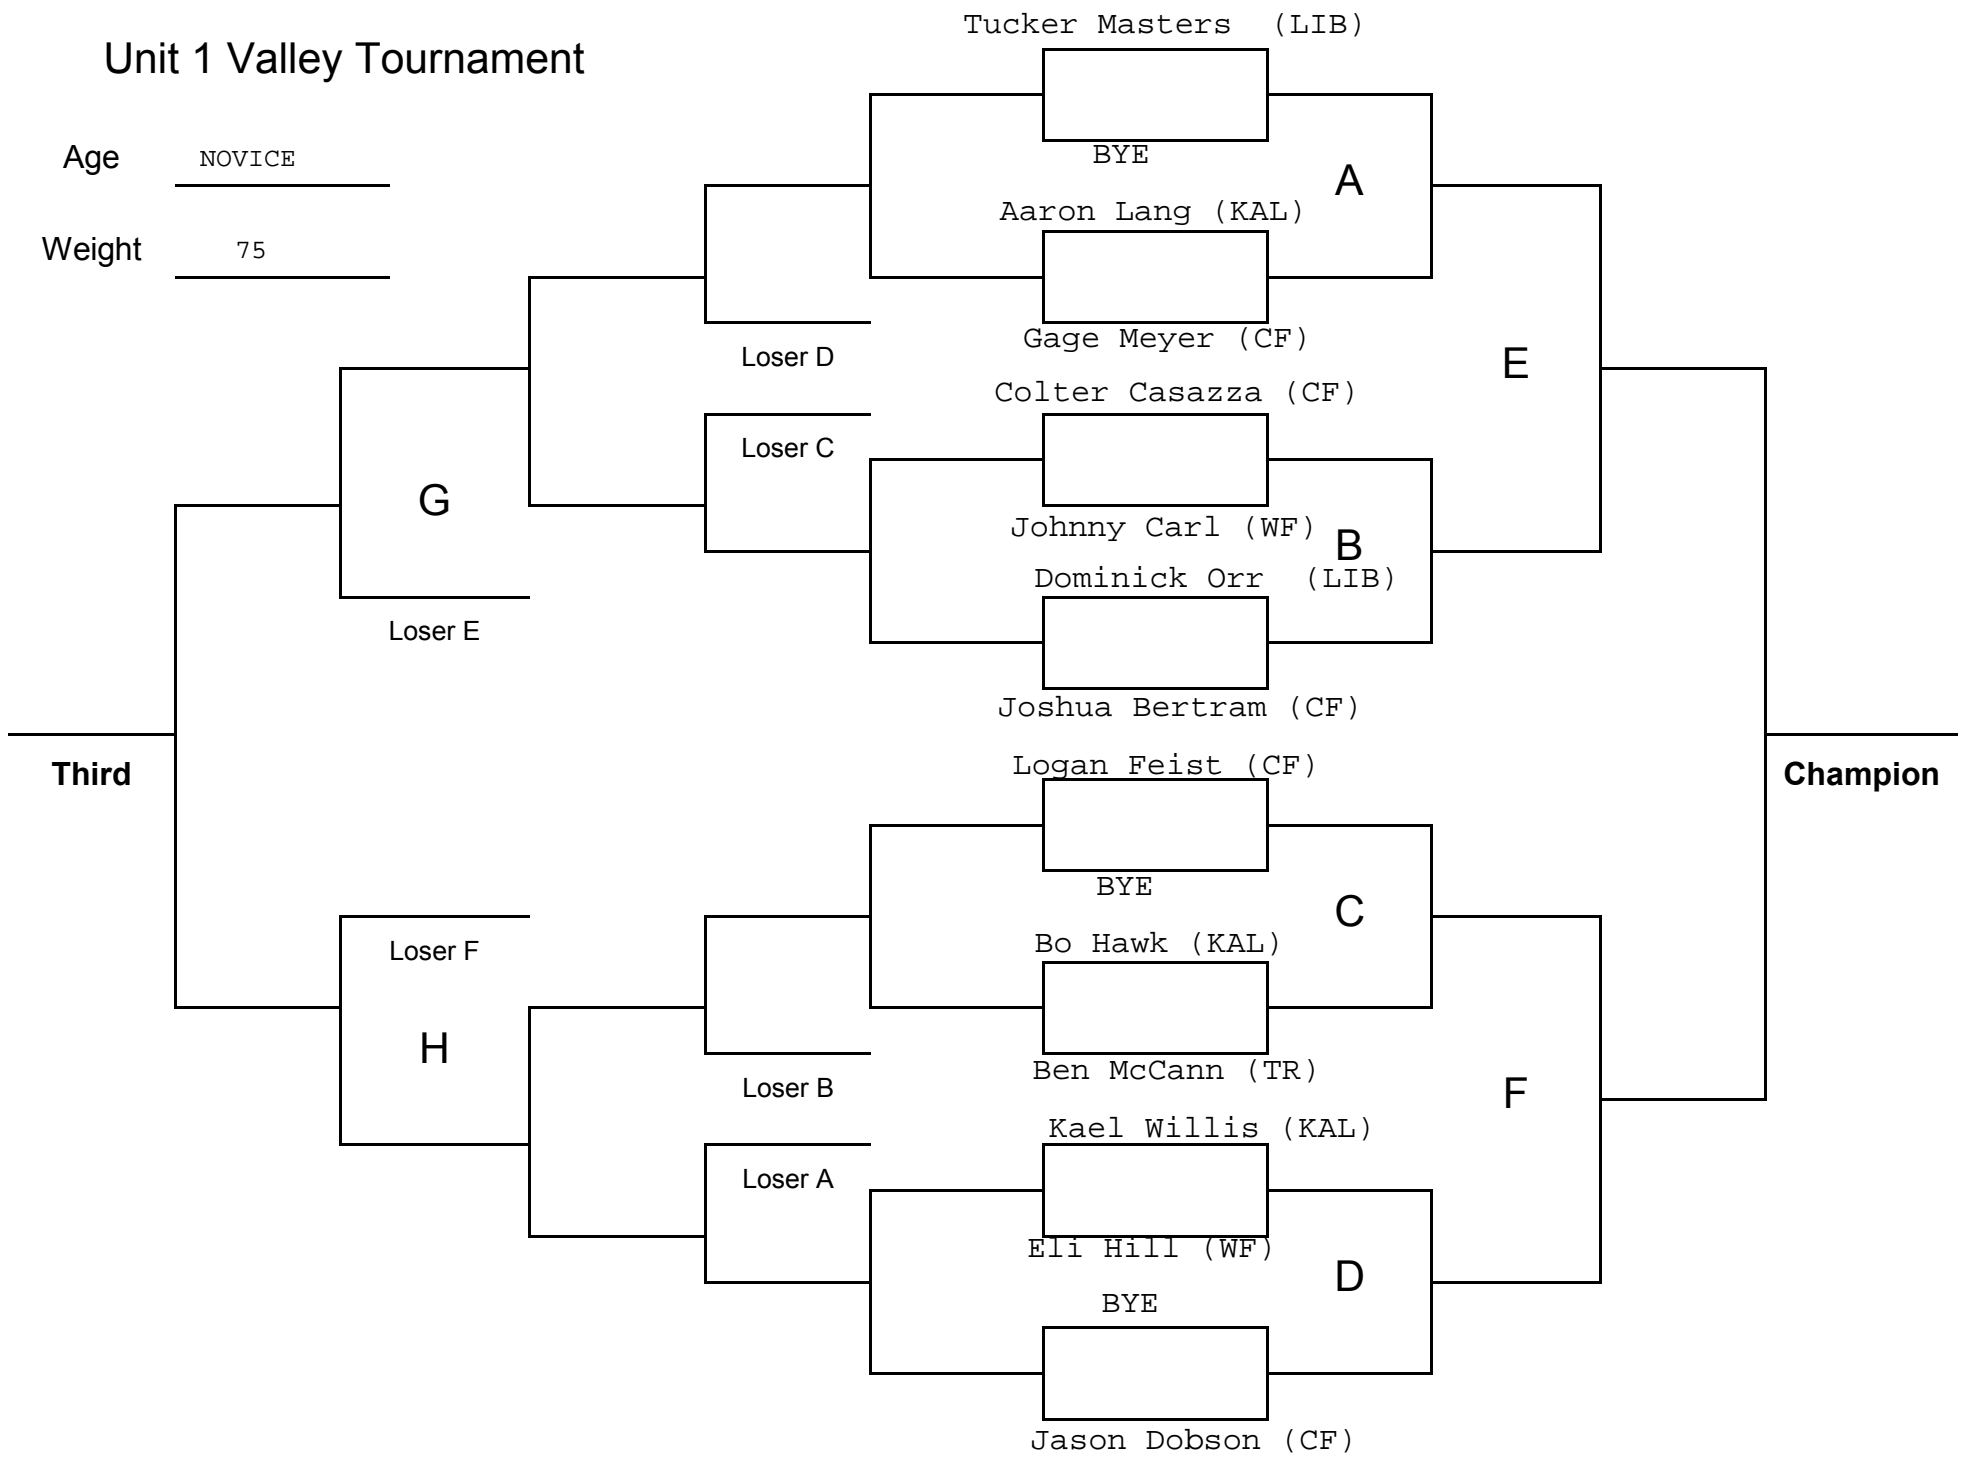

Unit 1 Valley Tournament

Age NOVICE
Weight 75