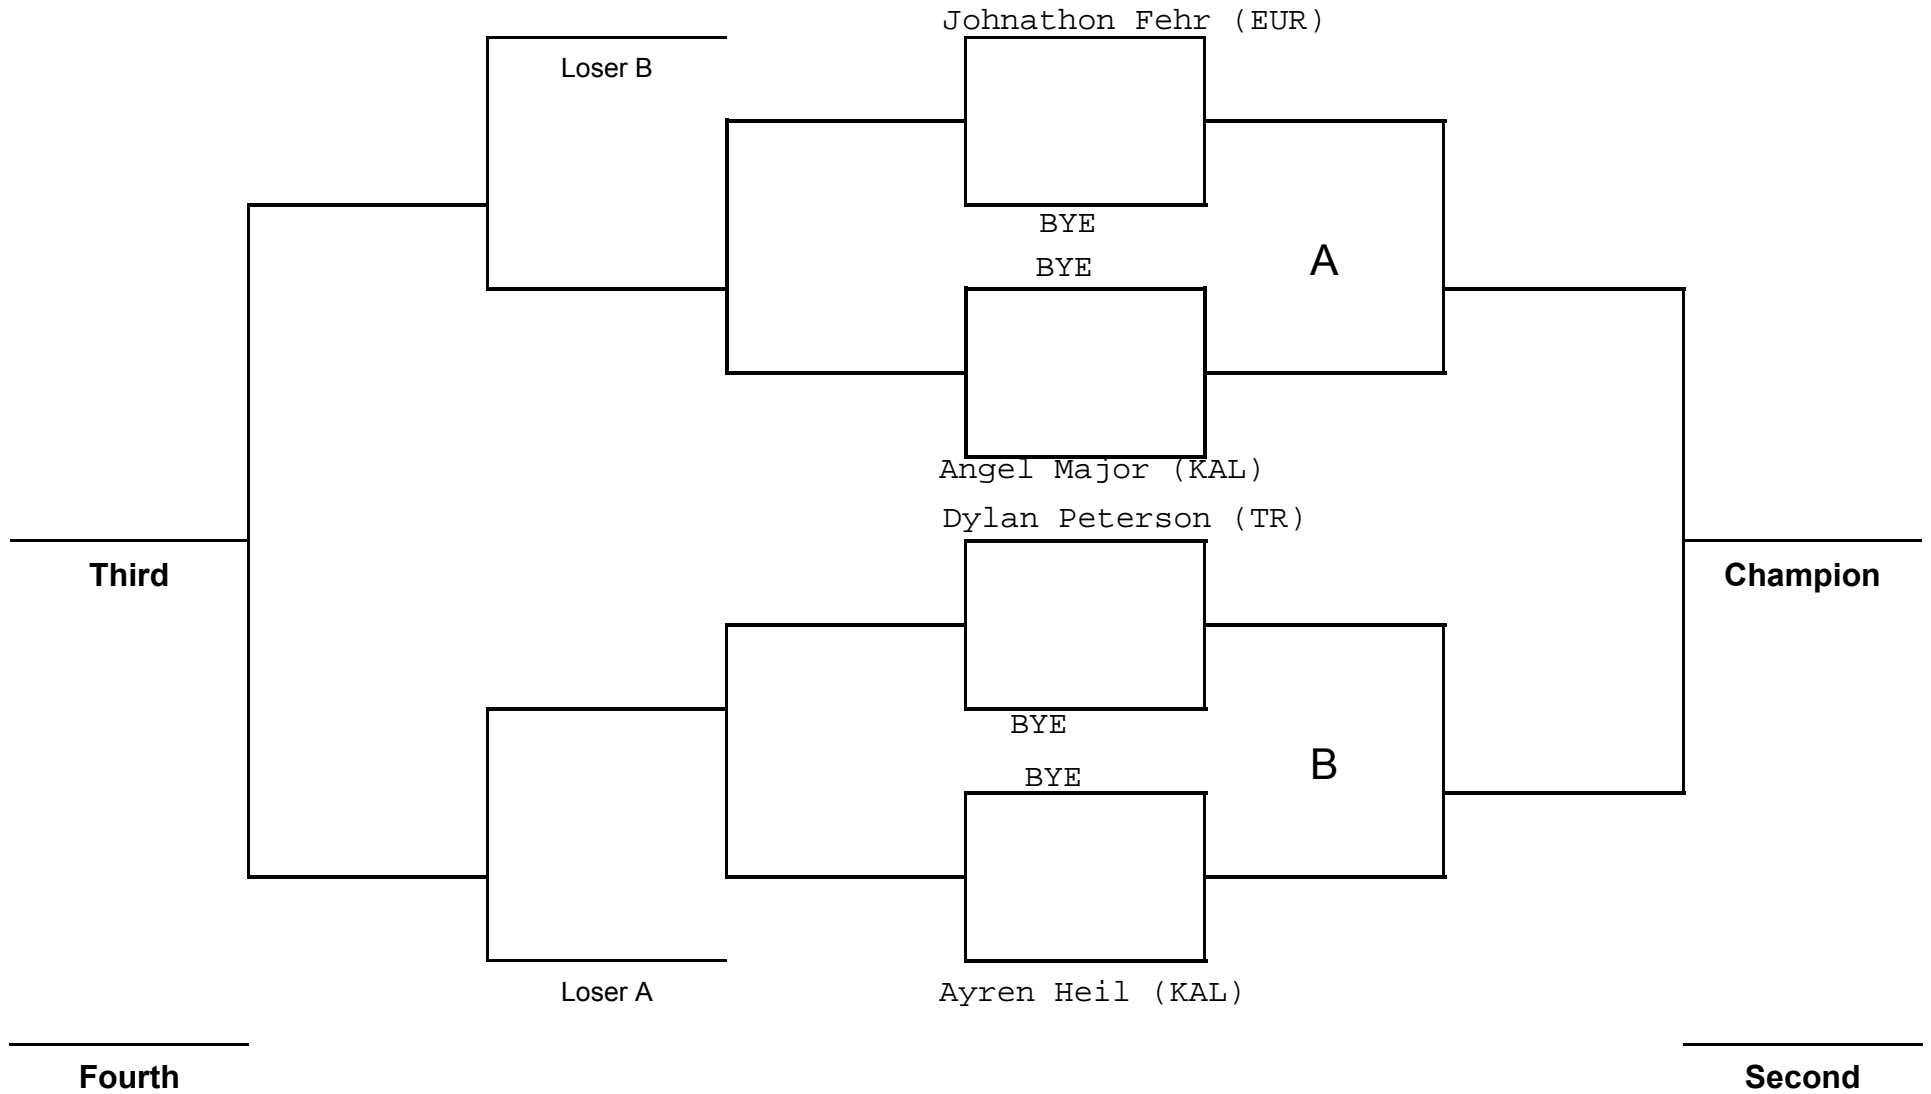

Age: NOVICE
Weight: 90

Unit 1 Valley Tournament