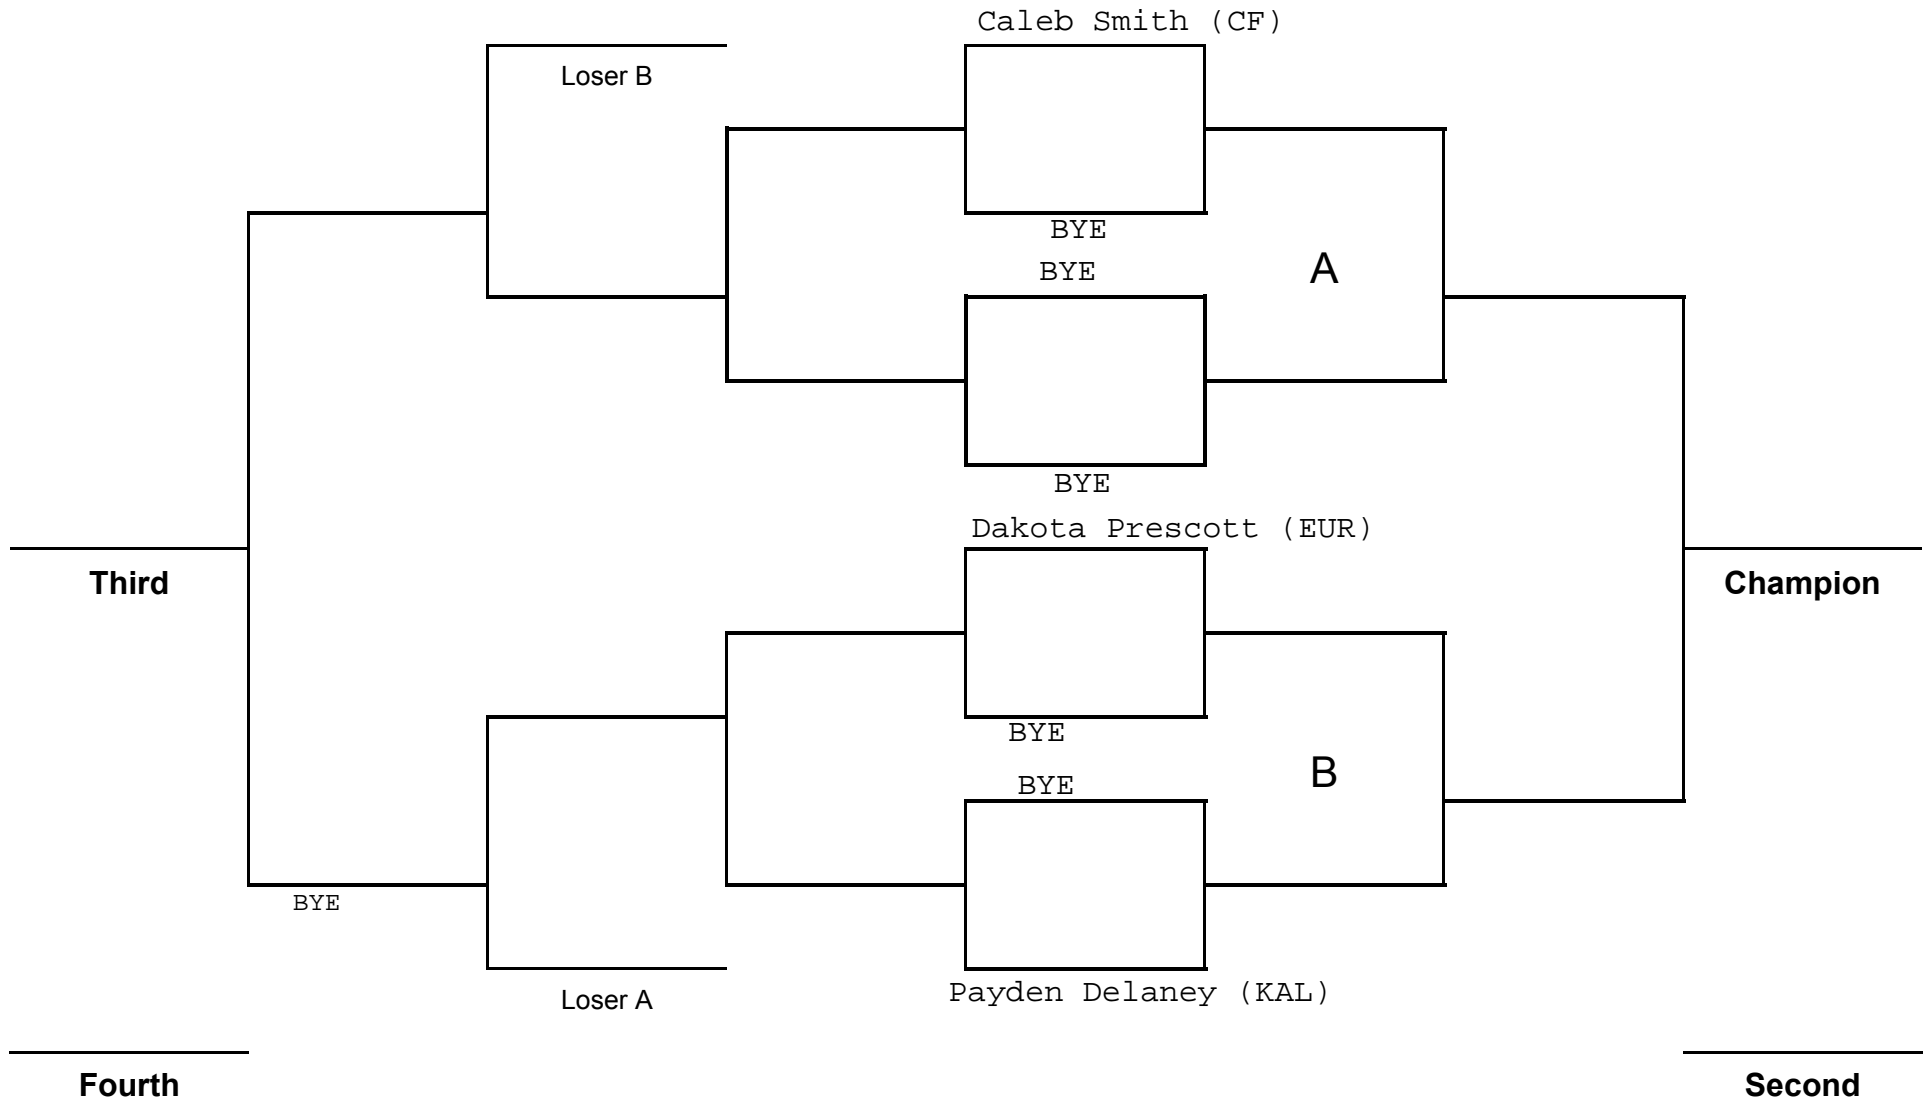

Age: NOVICE

Weight: 95

Unit 1 Valley Tournament