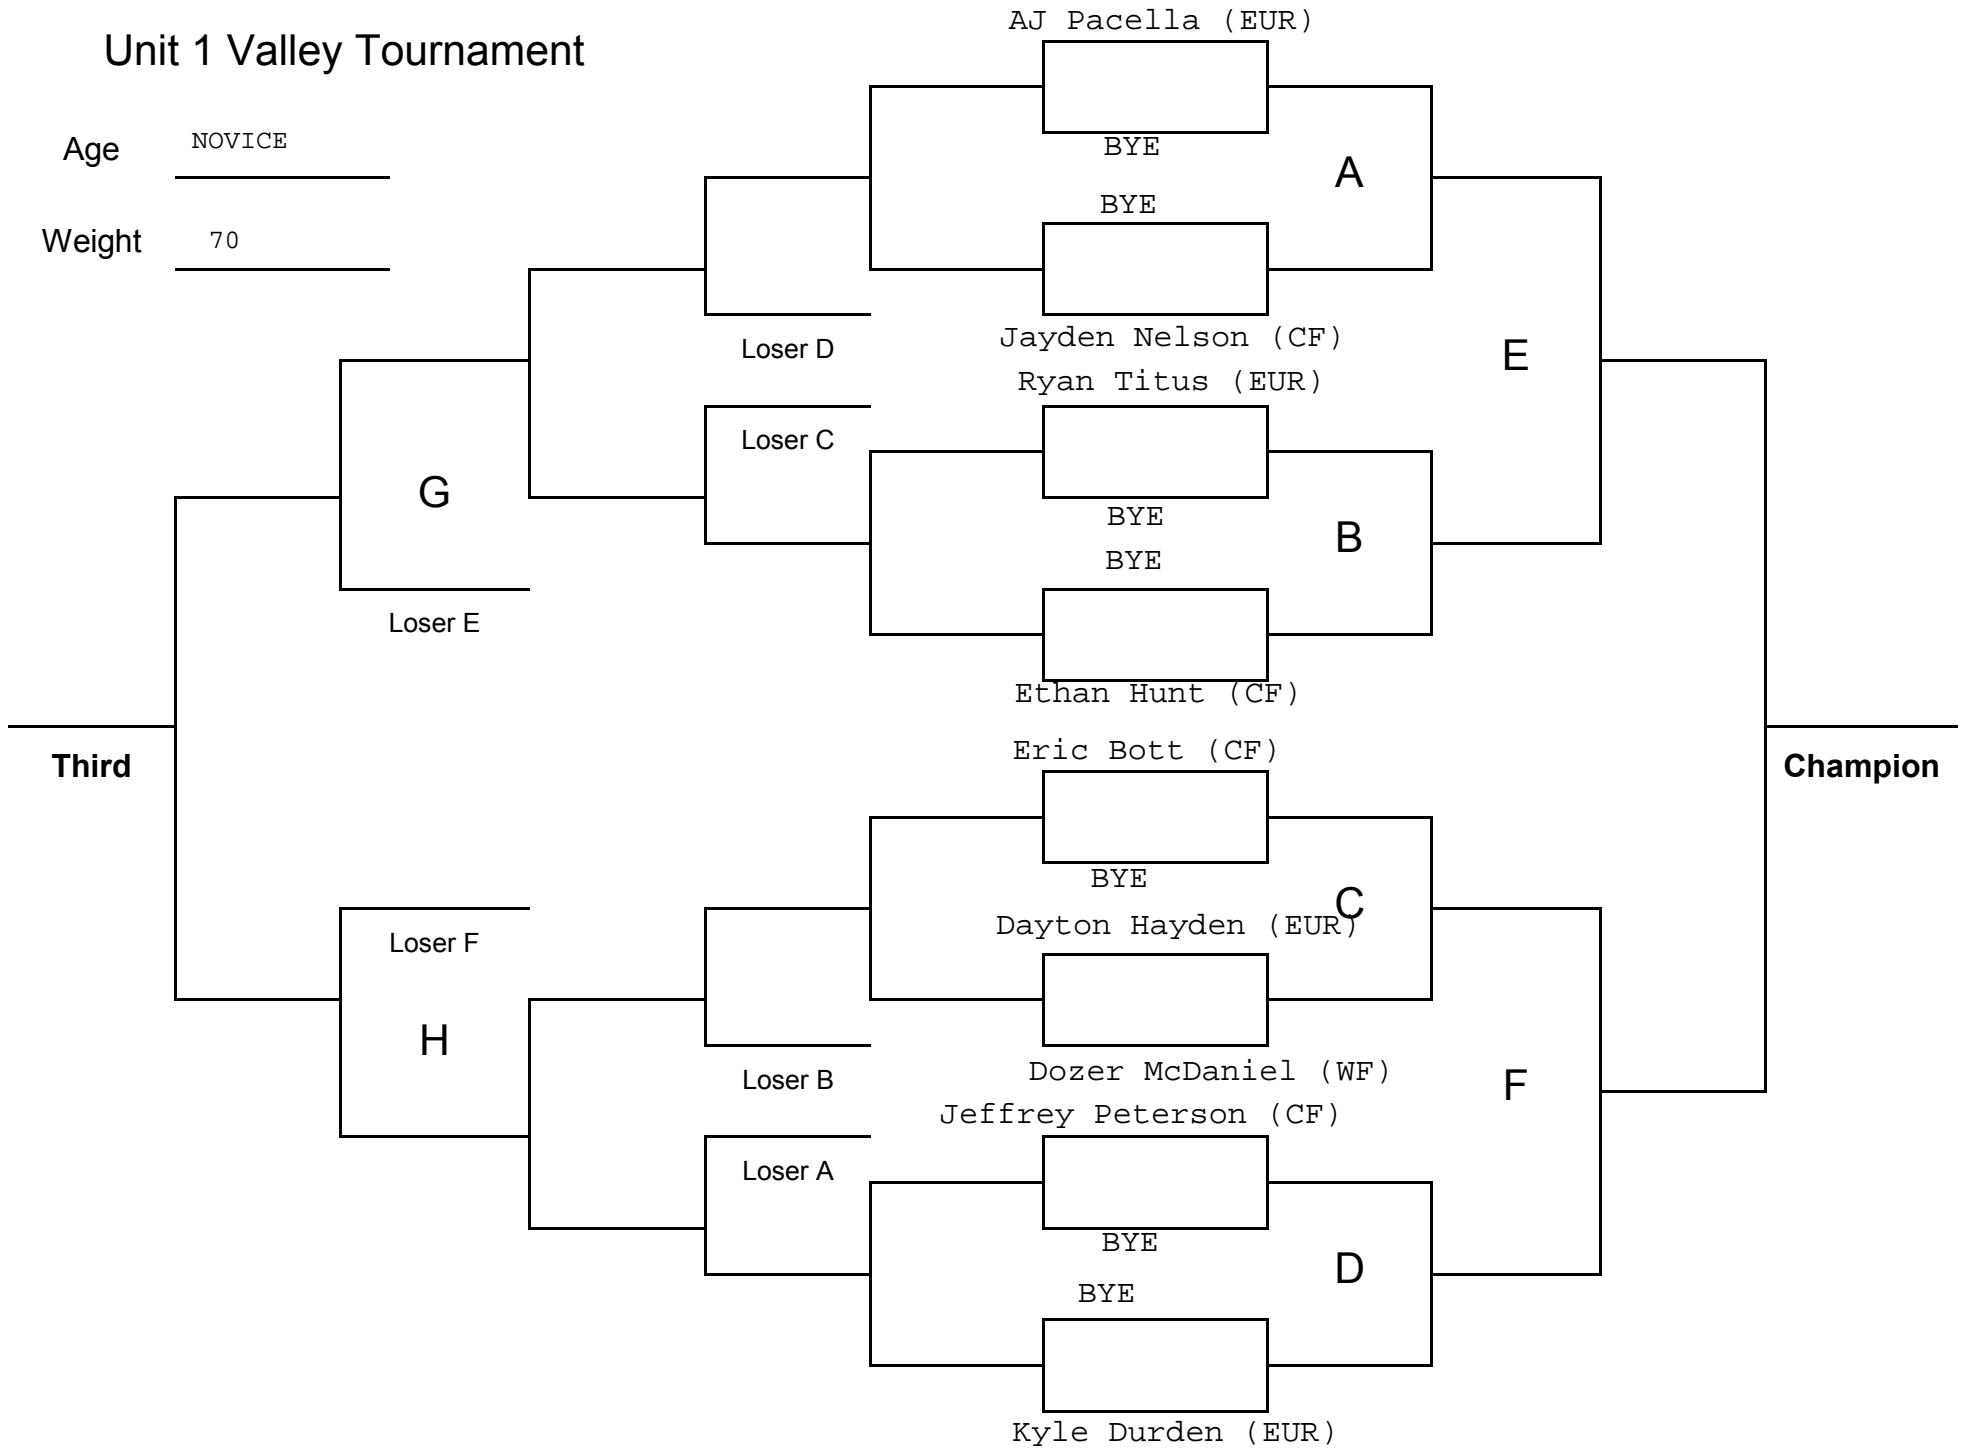

Unit 1 Valley Tournament

Age NOVICE
Weight 70