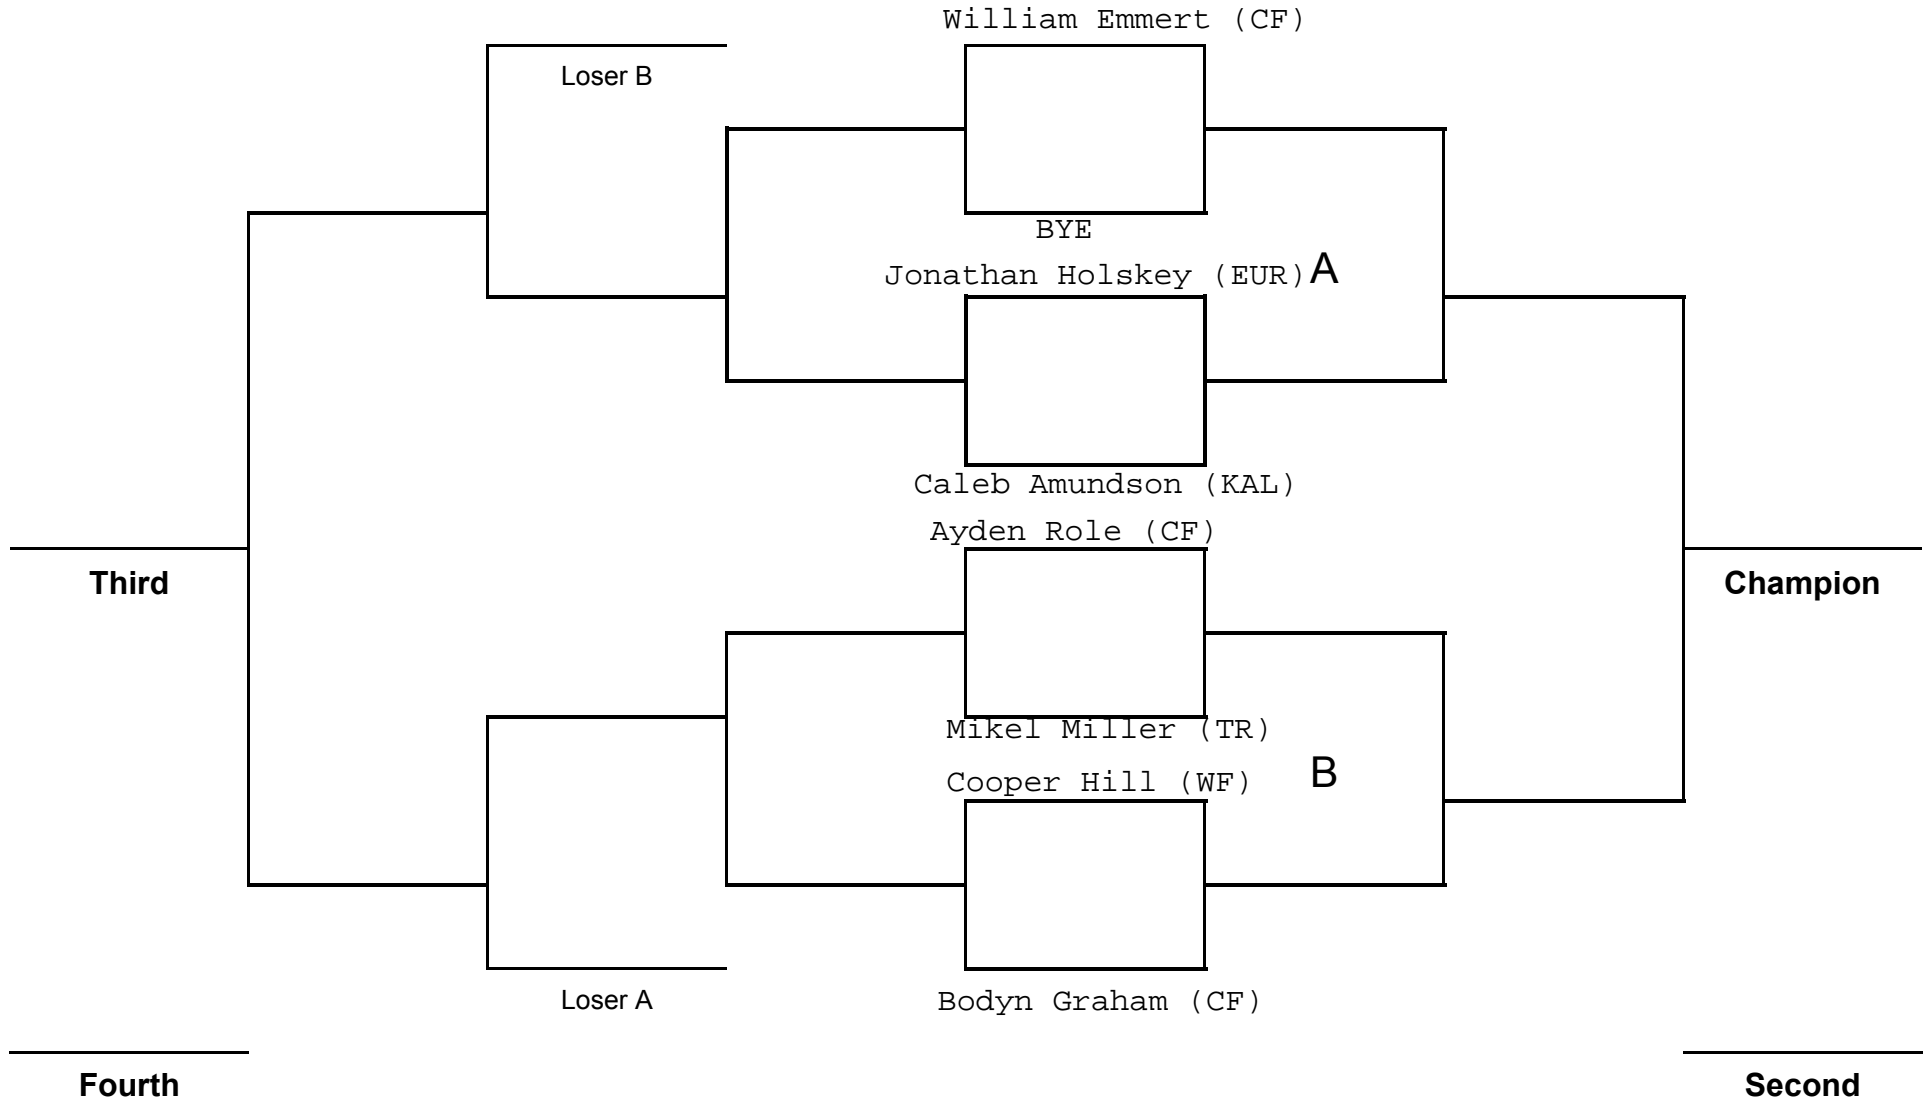

Age: NOVICE

Weight: 80

Unit 1 Valley Tournament