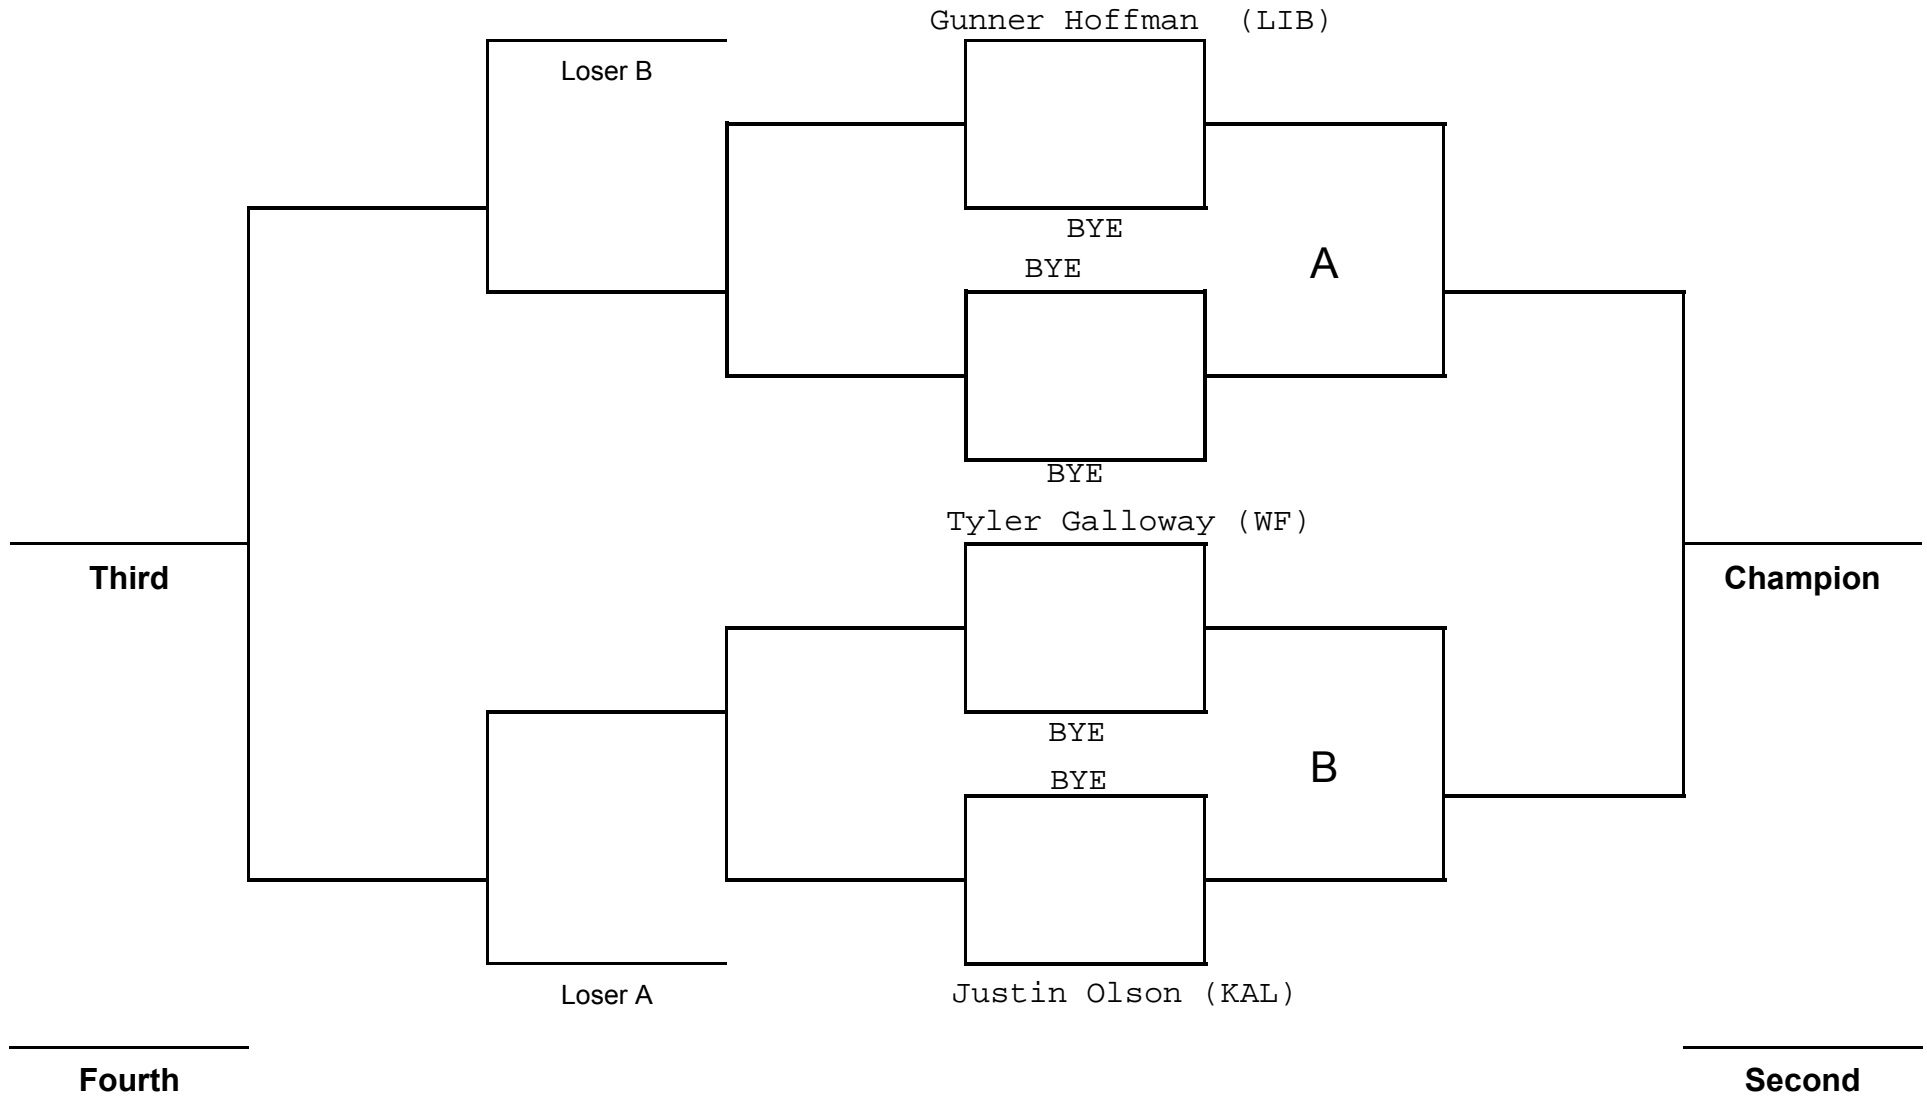

Age: NOVICE
_____
Weight: 158
_____

Unit 1 Valley Tournament