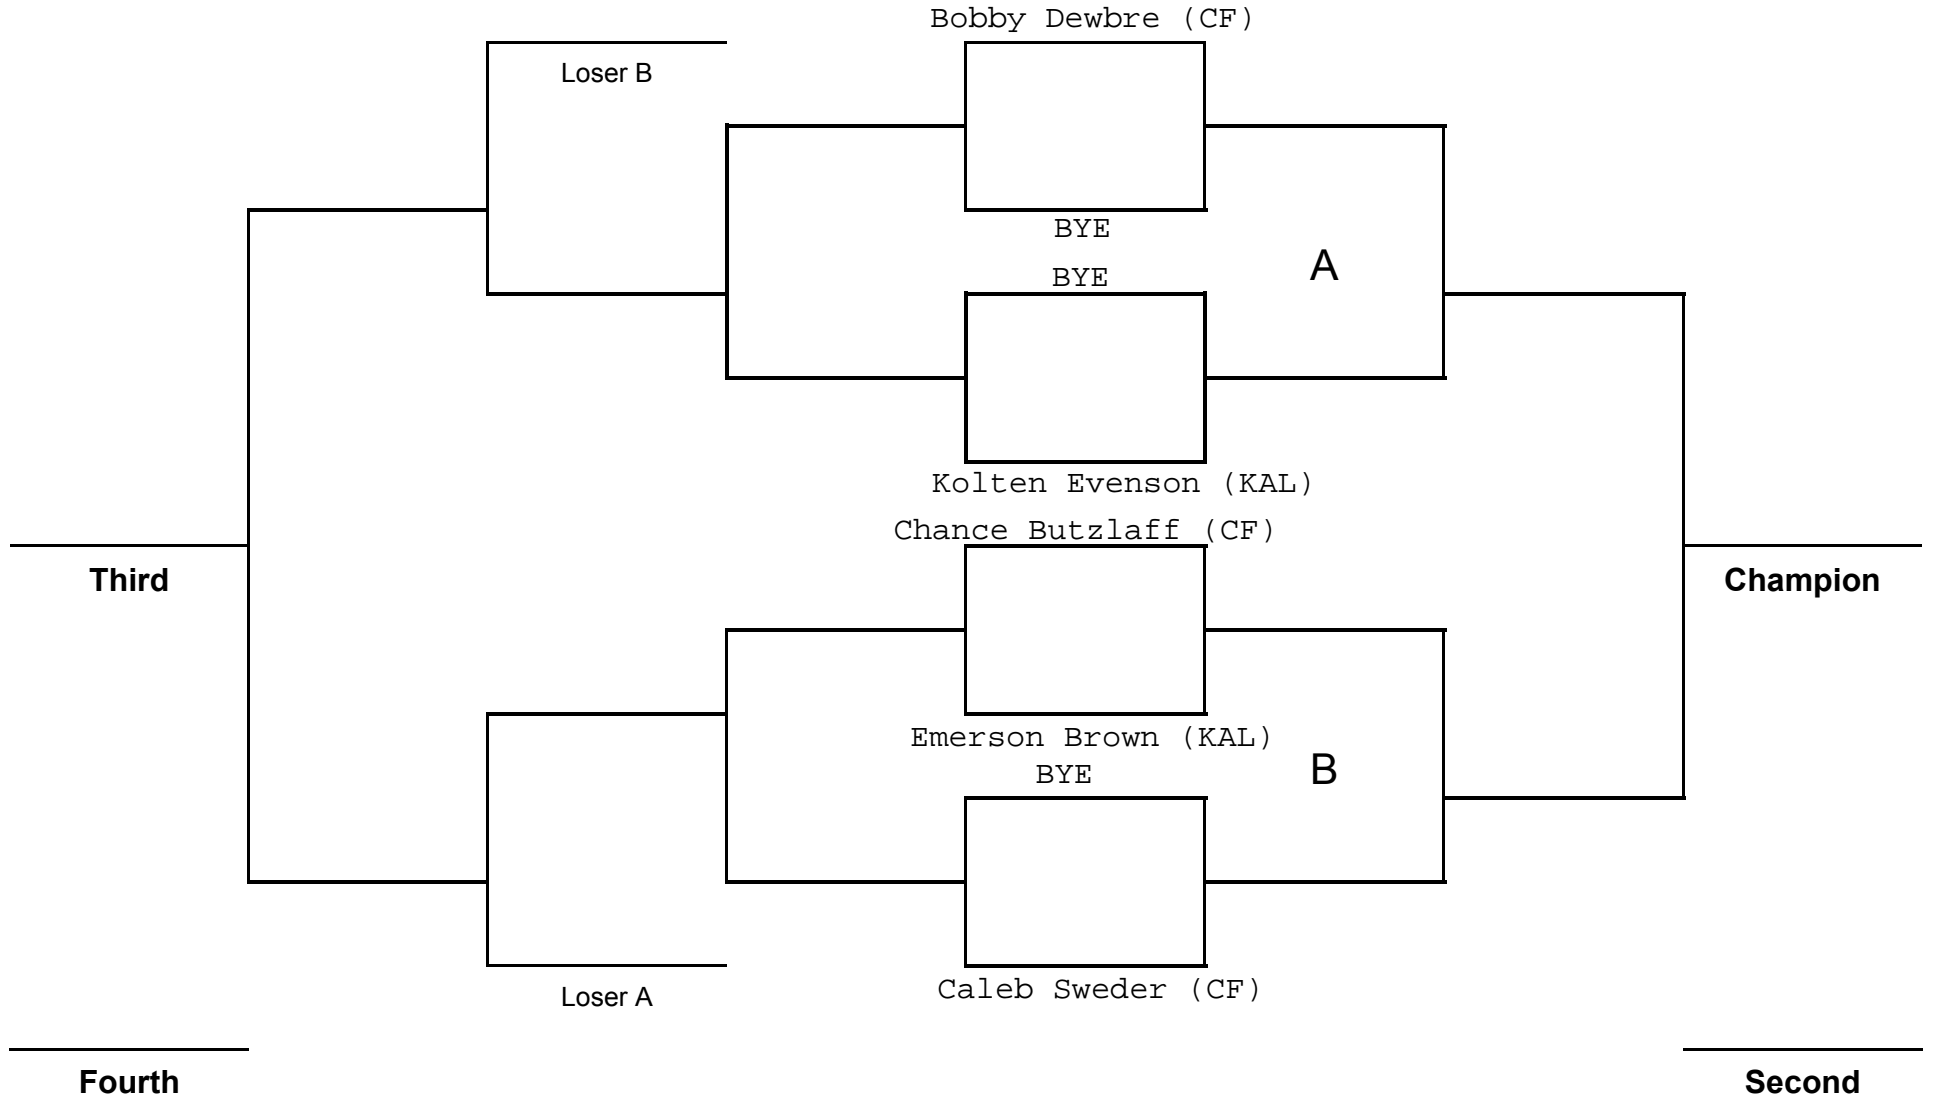

Unit 1 Valley Tournament

Age: NOVICE
Weight: 110

Unit 1 Valley Tournament

William Powell (LIB)

Chaela Frey (KAL)

Age: NOVICE

Weight: 124

Unit 1 Valley Tournament