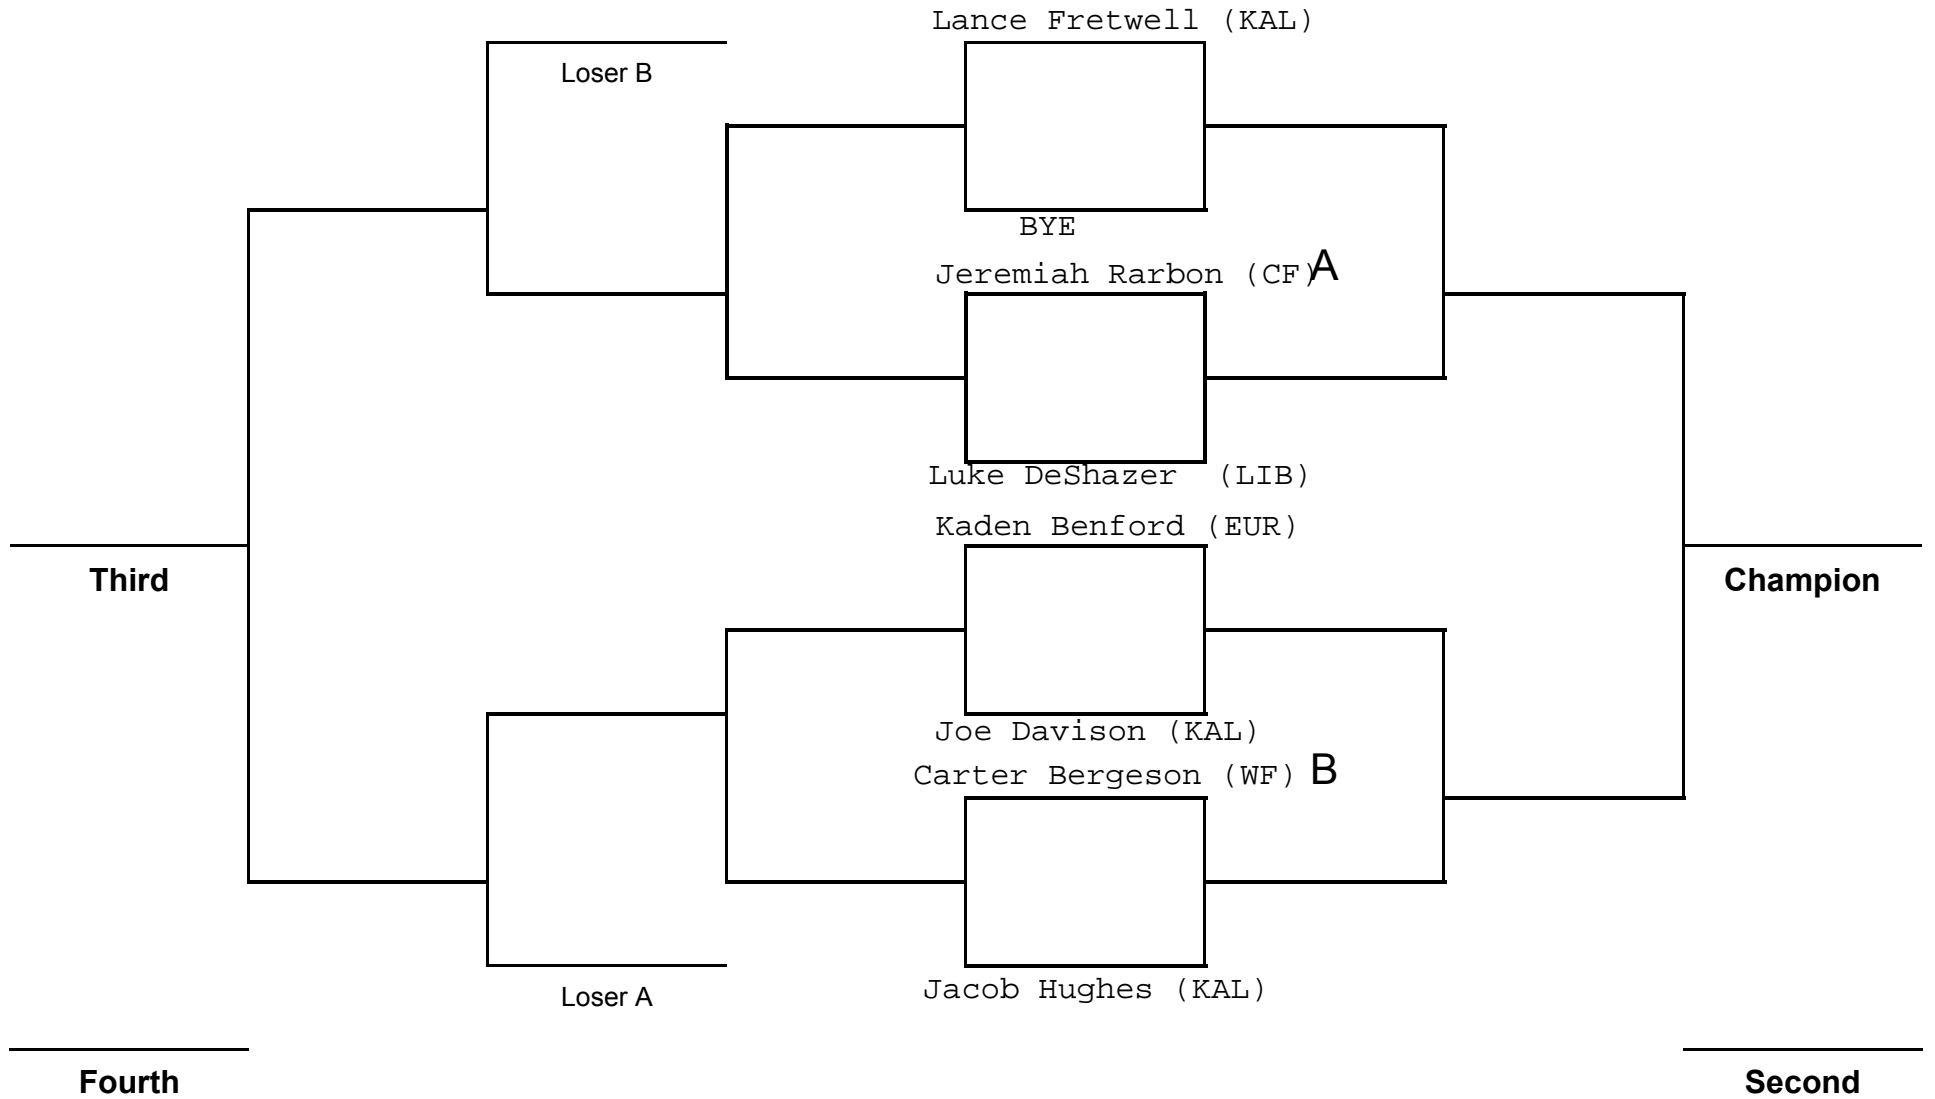

Age: NOVICE

Weight: 55

Unit 1 Valley Tournament

Age: NOVICE

Weight: 60

Unit 1 Valley Tournament

Unit 1 Valley Tournament

Age NOVICE
 Weight 65