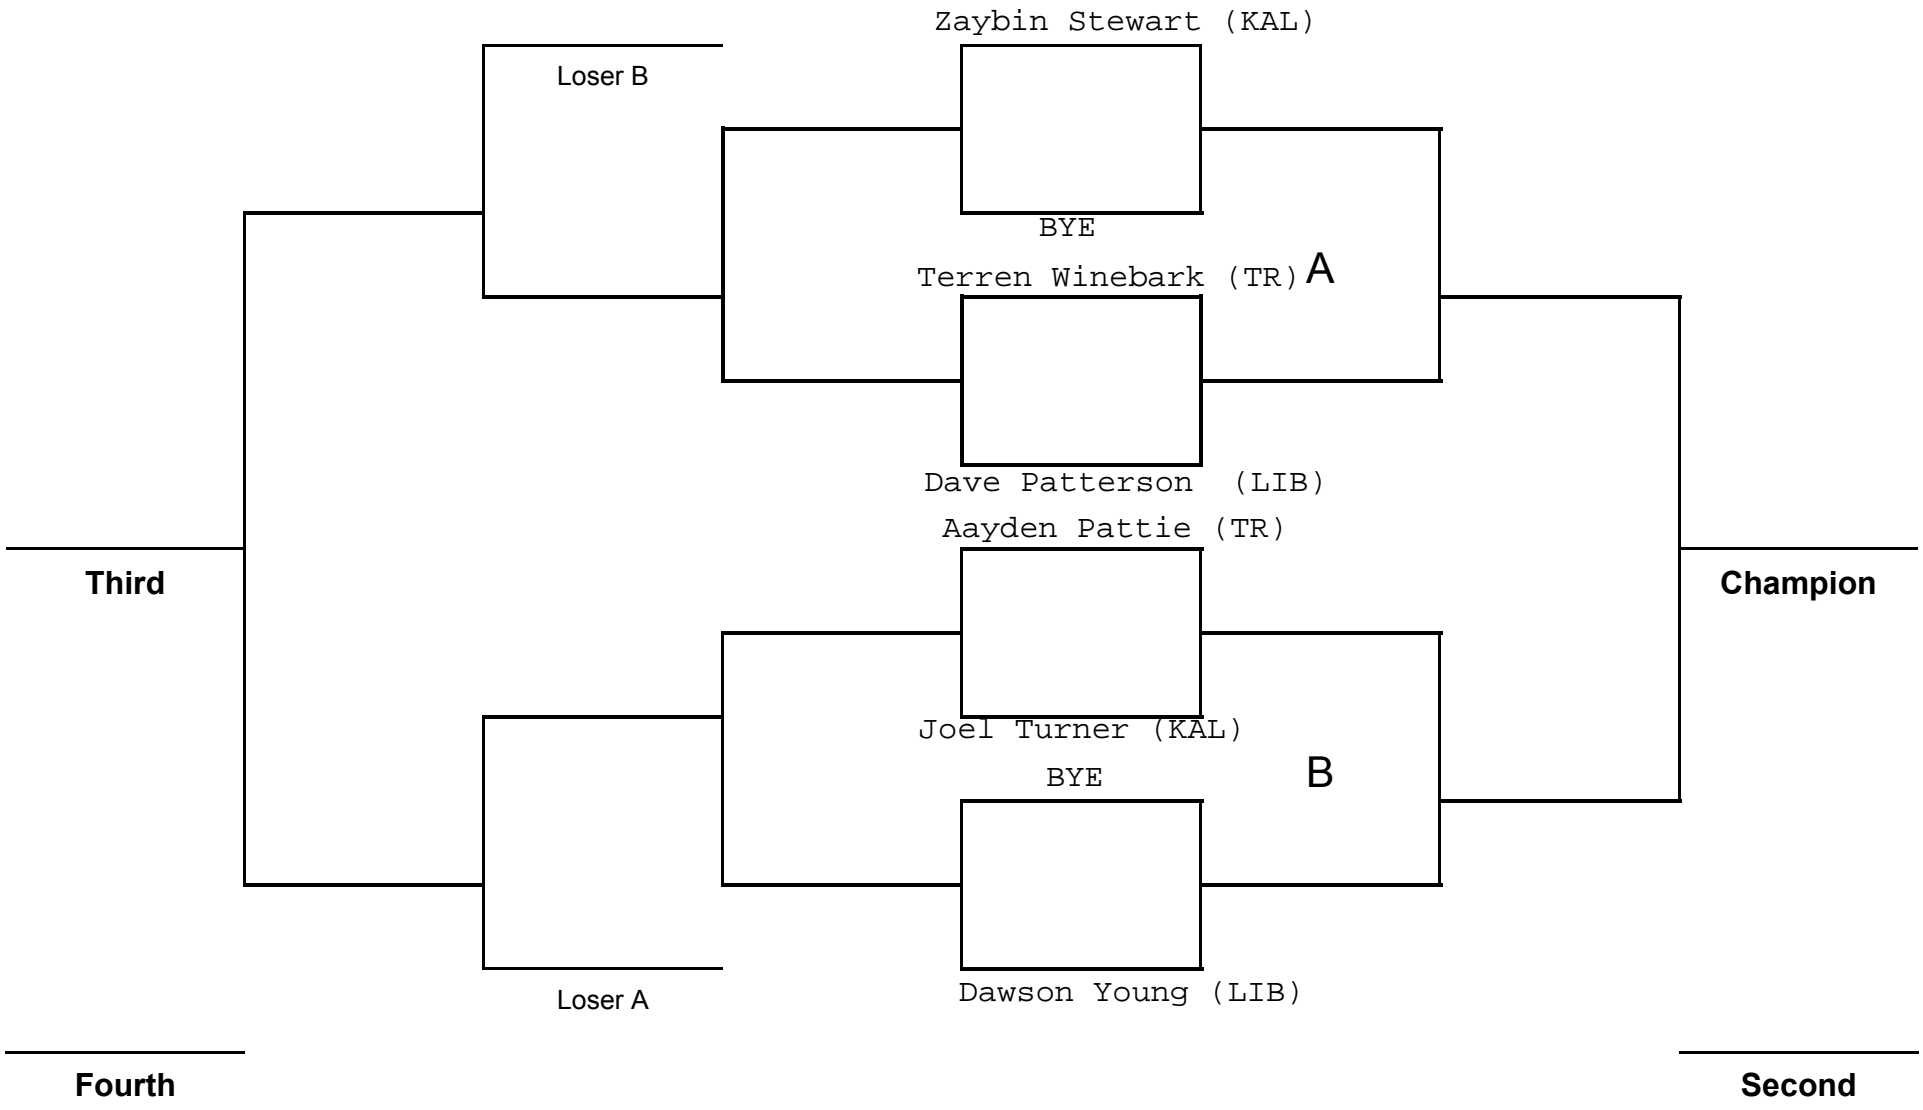

Age: NOVICE

Weight: 85

Unit 1 Valley Tournament