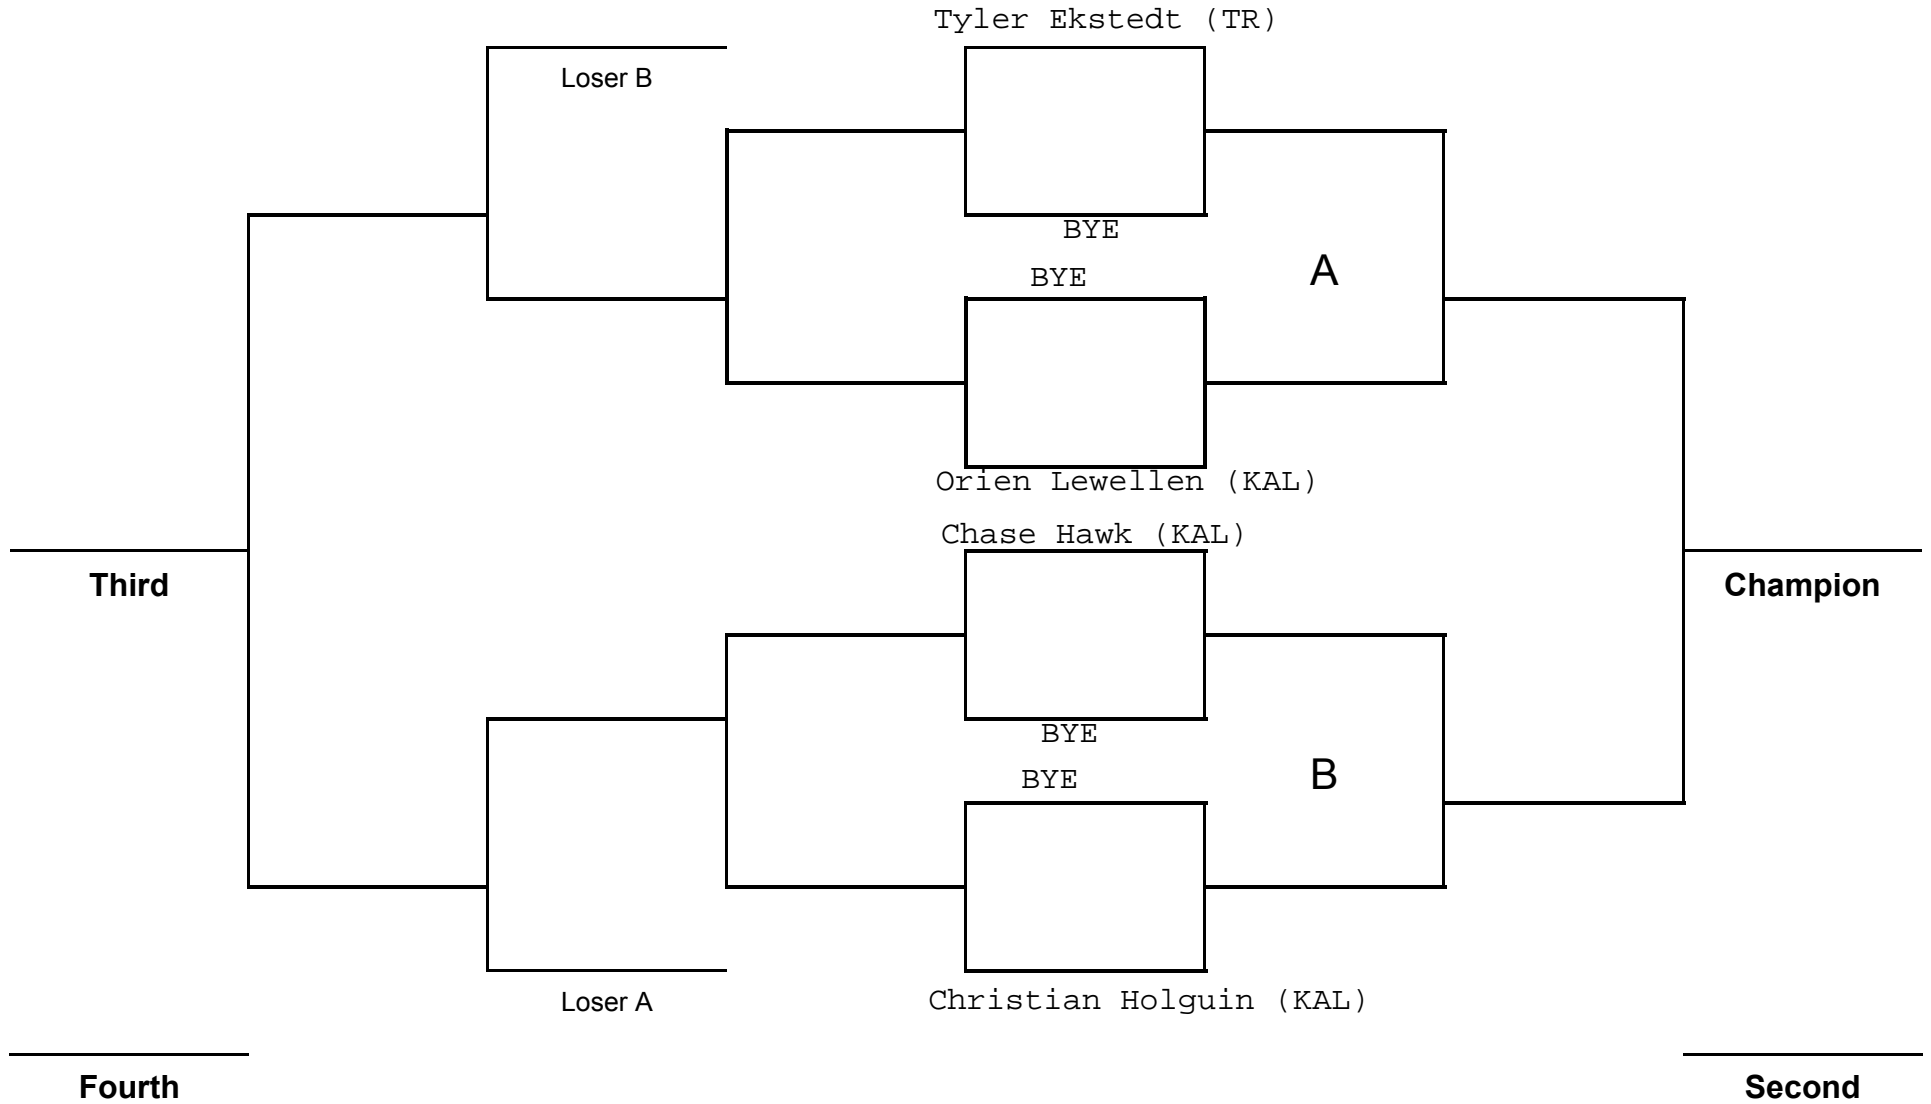

Unit 1 Valley Tournament

Age: MIDDLE
Weight: 187

Unit 1 Valley Tournament

Age: MIDDLE

Weight: 224

Unit 1 Valley Tournament

Ethan Featherston (KAL)

Loser B