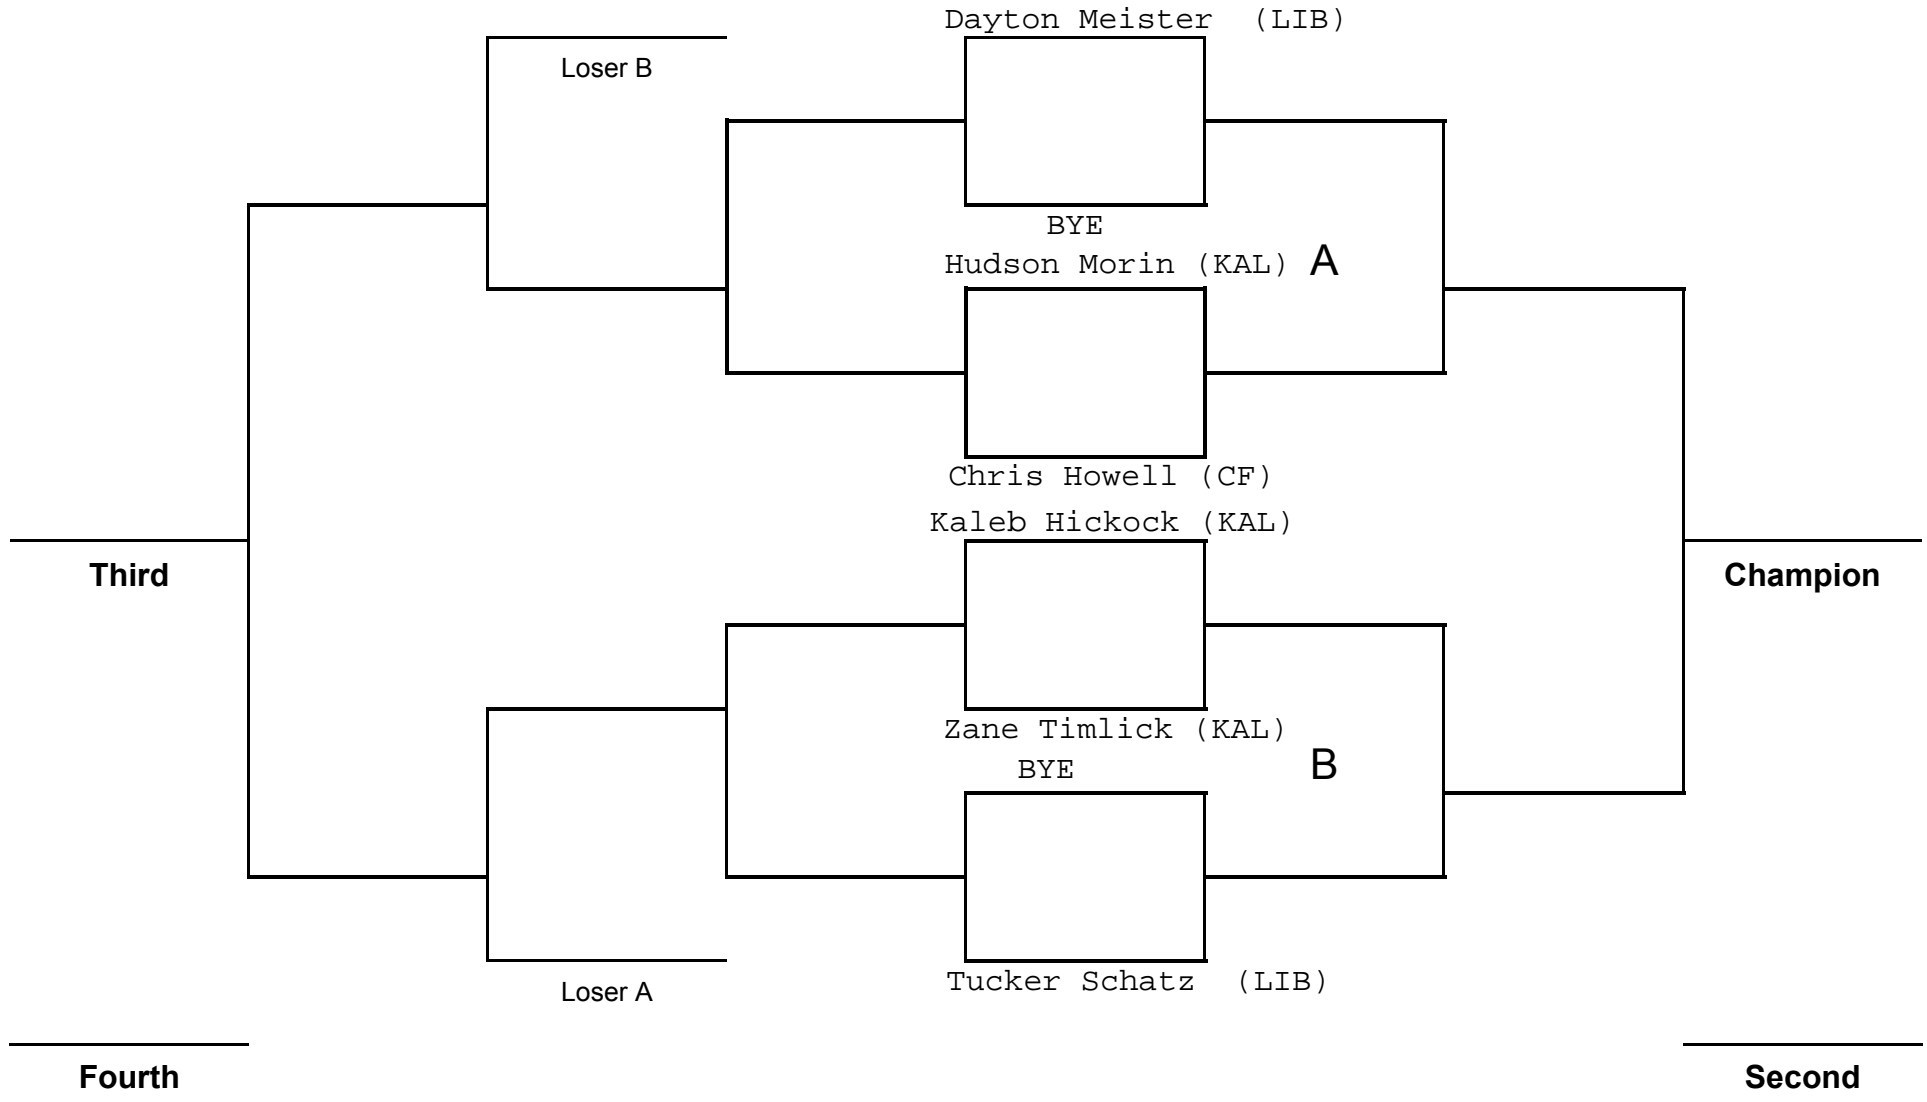

Unit 1 Valley Tournament

Age: MIDDLE
Weight: 187

Unit 1 Valley Tournament

Age: MIDDLE

Weight: 224

Unit 1 Valley Tournament

Ethan Featherston (KAL)

Loser B