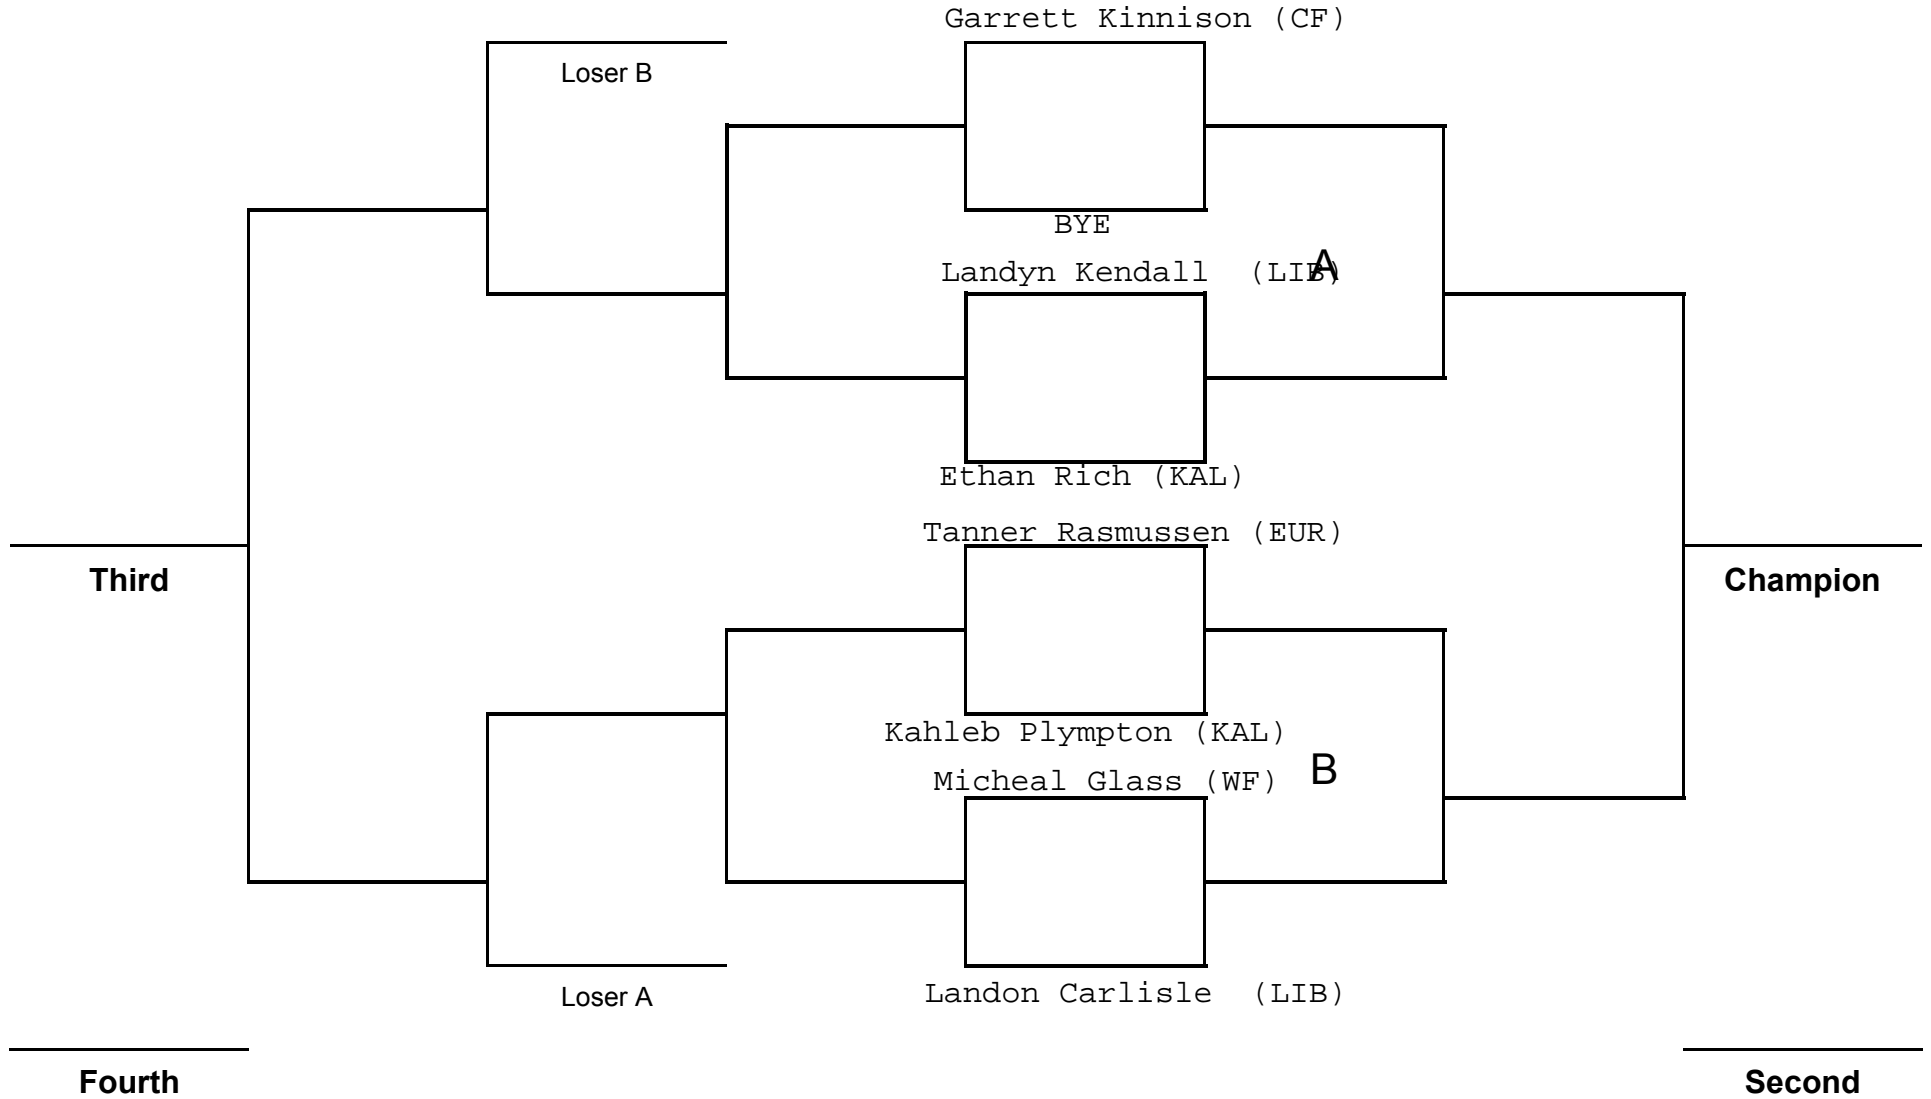

Age: BEG
Weight: 85

Unit 1 Valley Tournament