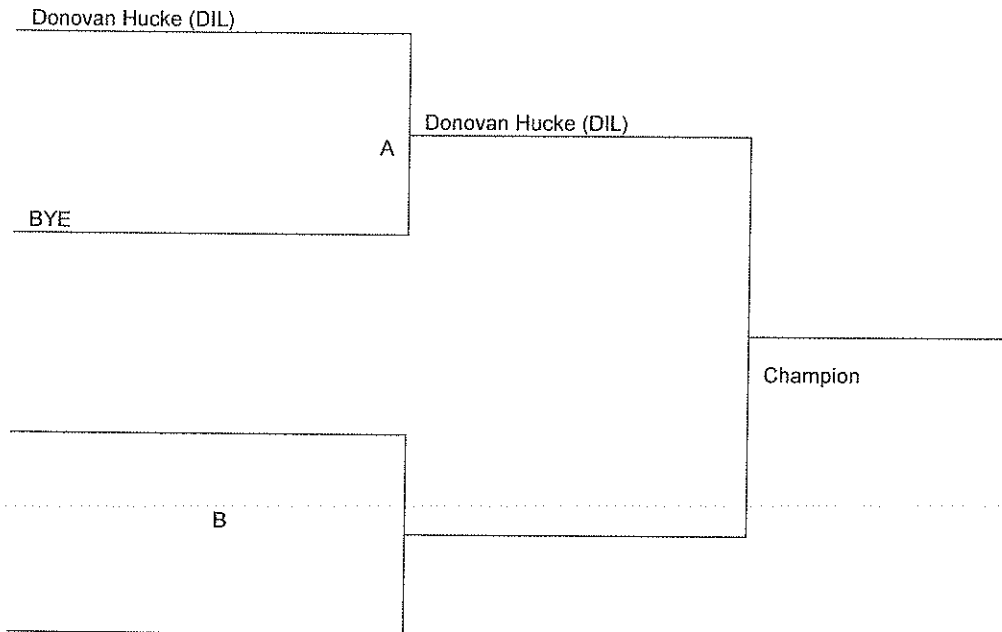

Name of Tournament
Weight Class: J 240
Date:

Championship Bracket

Consolation Bracket

Name of Tournament

Weight Class: J 285

Date:

Championship Bracket

Consolation Bracket