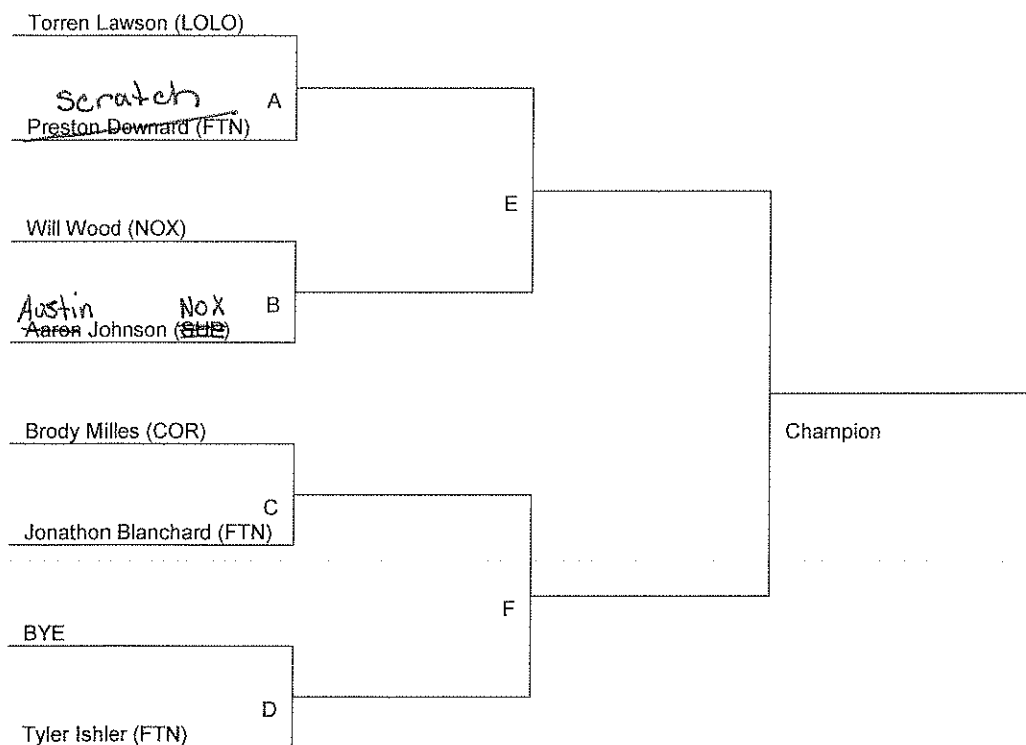

Name of Tournament

Weight Class: J 95

Date:

Championship Bracket