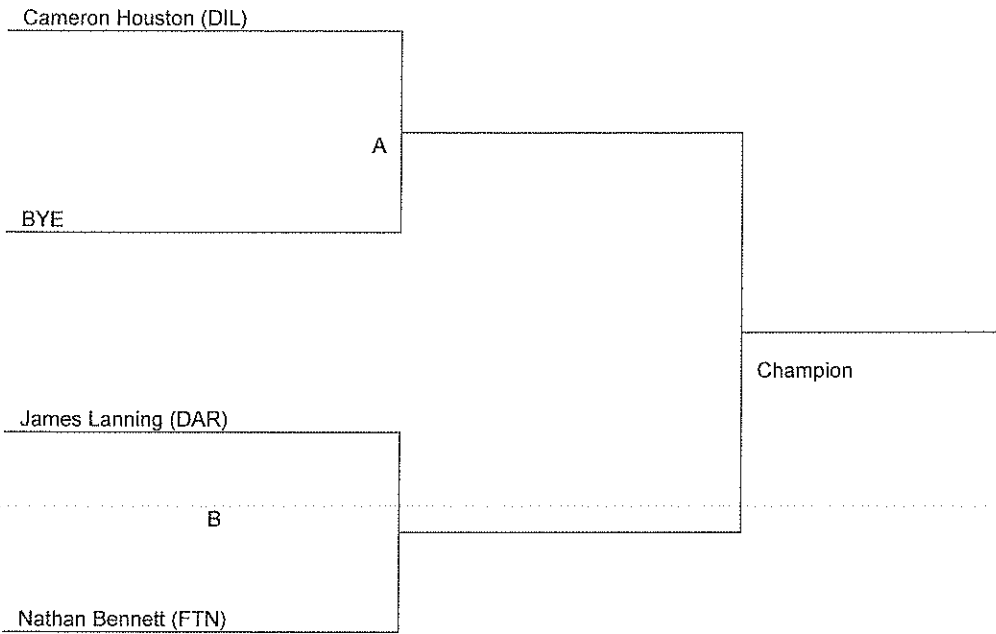

Championship Bracket

Consolation Bracket

Name of Tournament
Weight Class: J 160
Date:

Championship Bracket

Consolation Bracket

Name of Tournament
Weight Class: J 171
Date:

Championship Bracket

Consolation Bracket

Name of Tournament

Weight Class: J 189

Date:

Championship Bracket

Consolation Bracket

Name of Tournament
Weight Class: J 215
Date:

Championship Bracket

Consolation Bracket

Name of Tournament
Weight Class: J 240
Date:

Championship Bracket

Consolation Bracket

Name of Tournament

Weight Class: J 285

Date:

Championship Bracket

Consolation Bracket