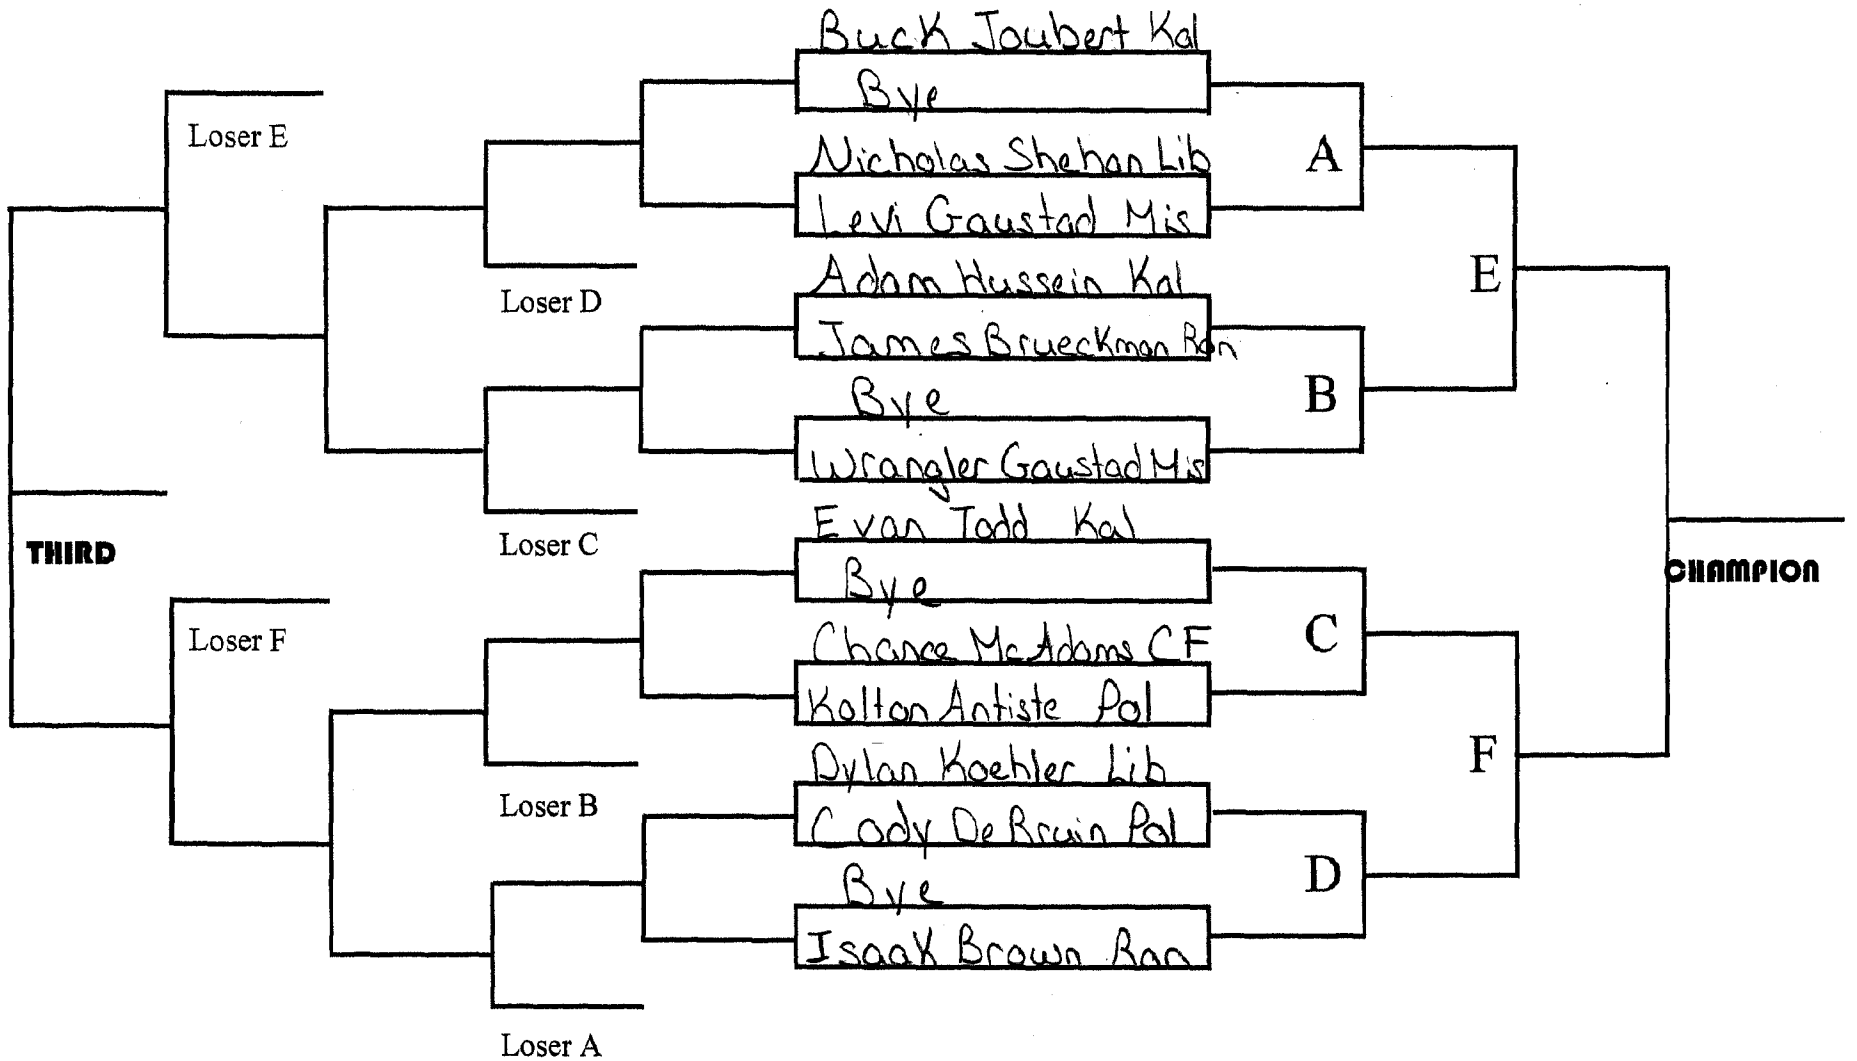

# Inter-Valley Libby, MT

85

WEIGHT

Nov

GROUP

Inter-Valley  
Libby, MT

90  
WEIGHT  
Nov  
GROUP