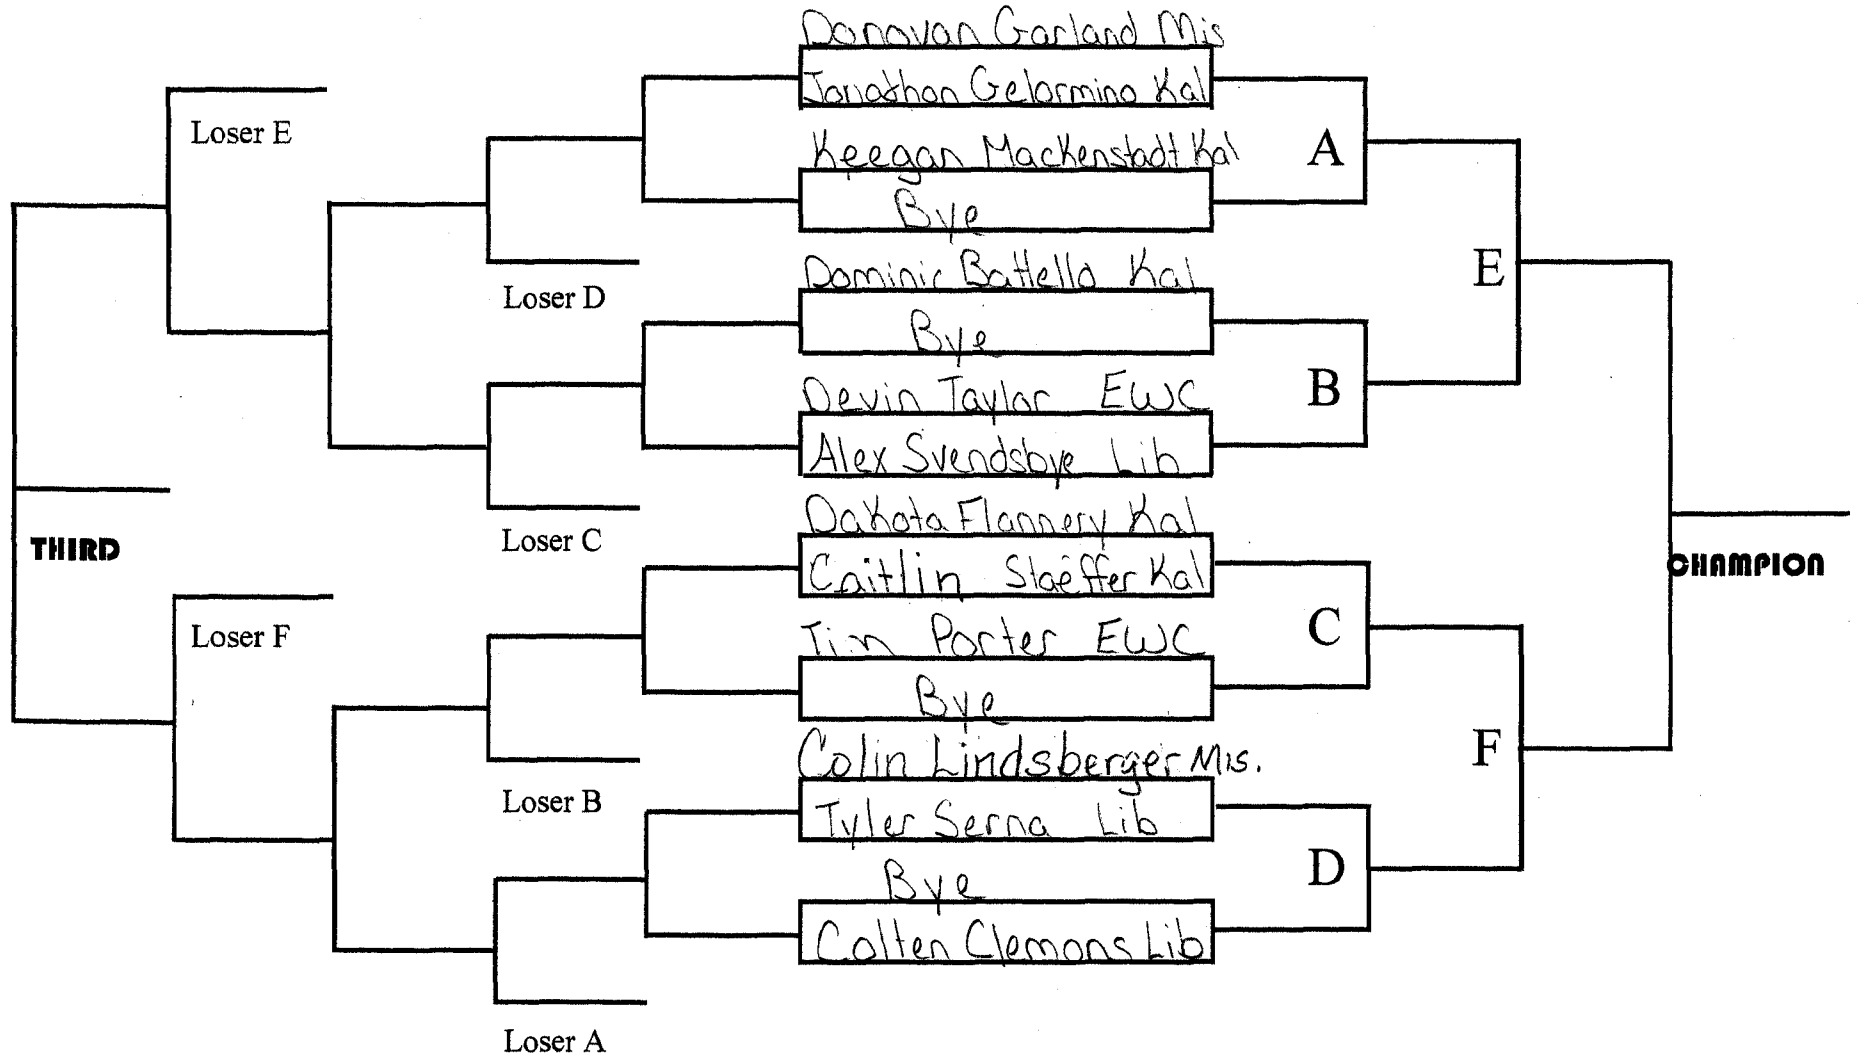

Inter-Valley Libby, MT

65 B
WEIGHT
Nov
GROUP