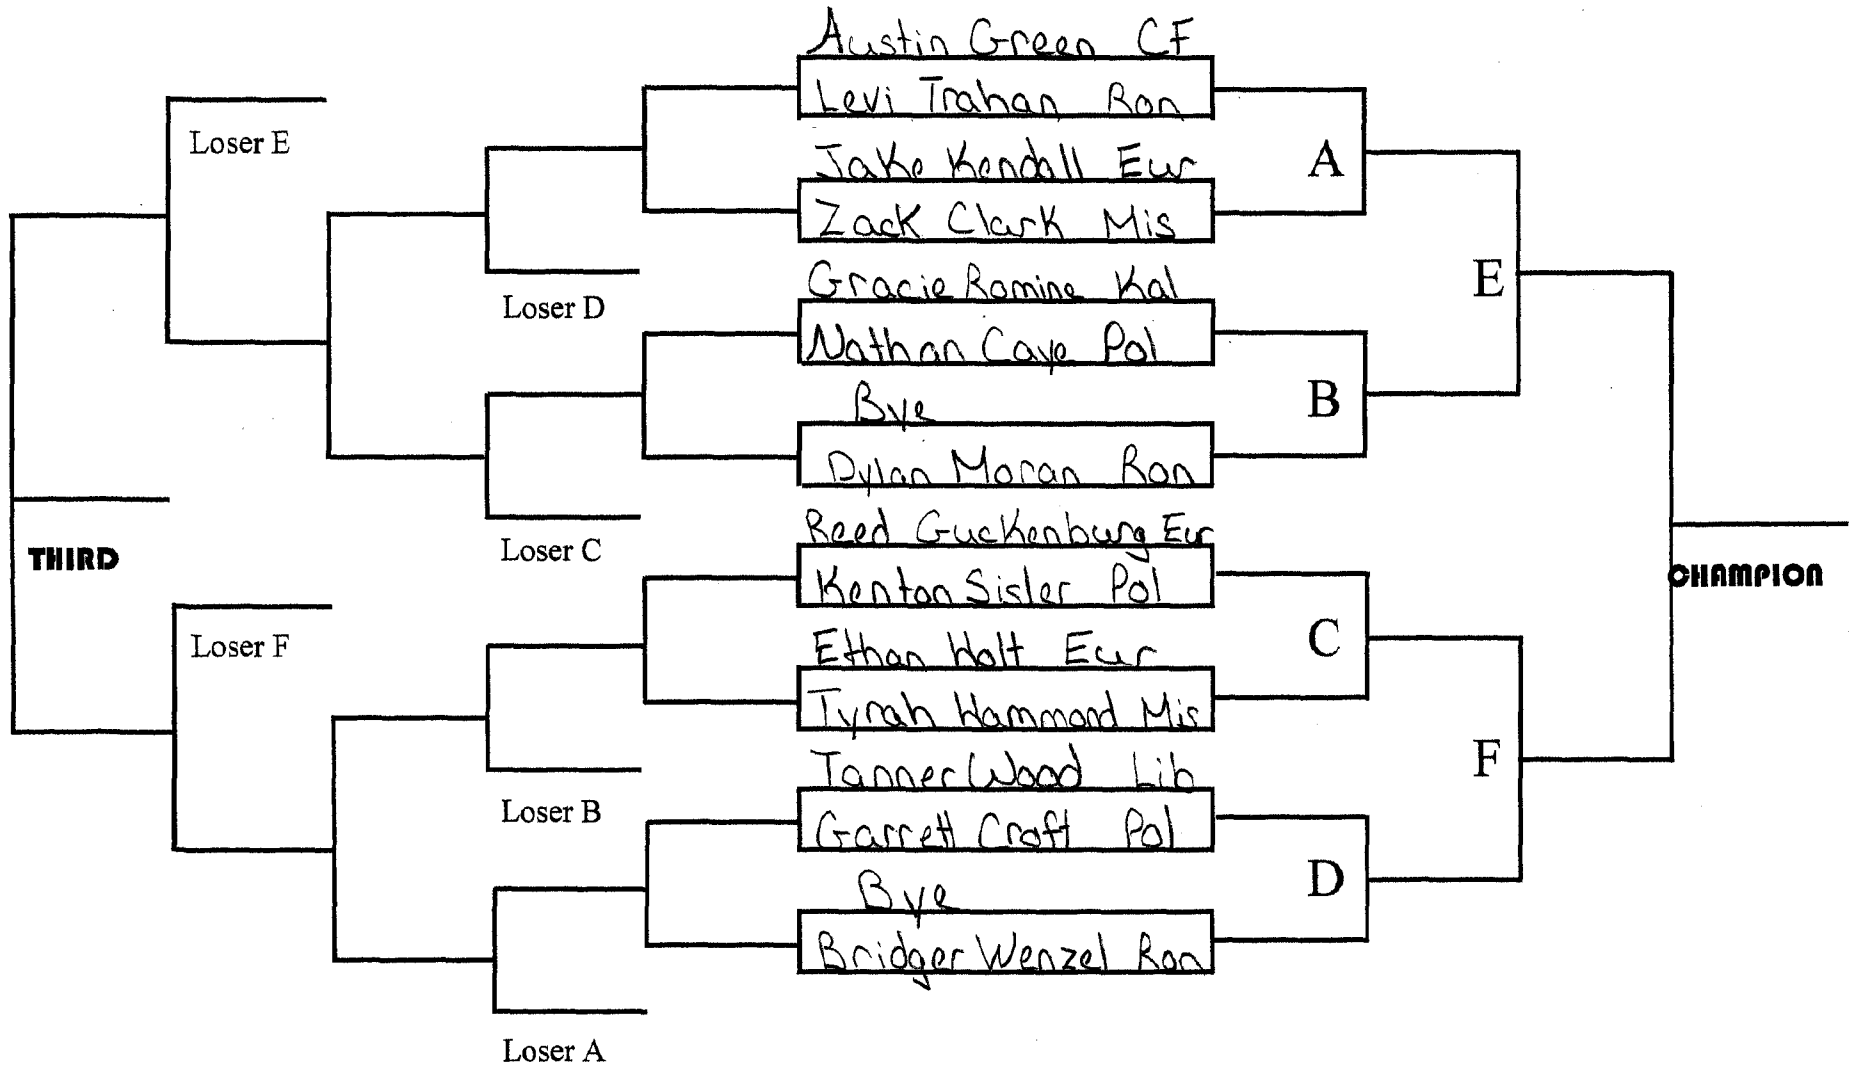

Inter-Valley Libby, MT

85

WEIGHT

Nov

GROUP