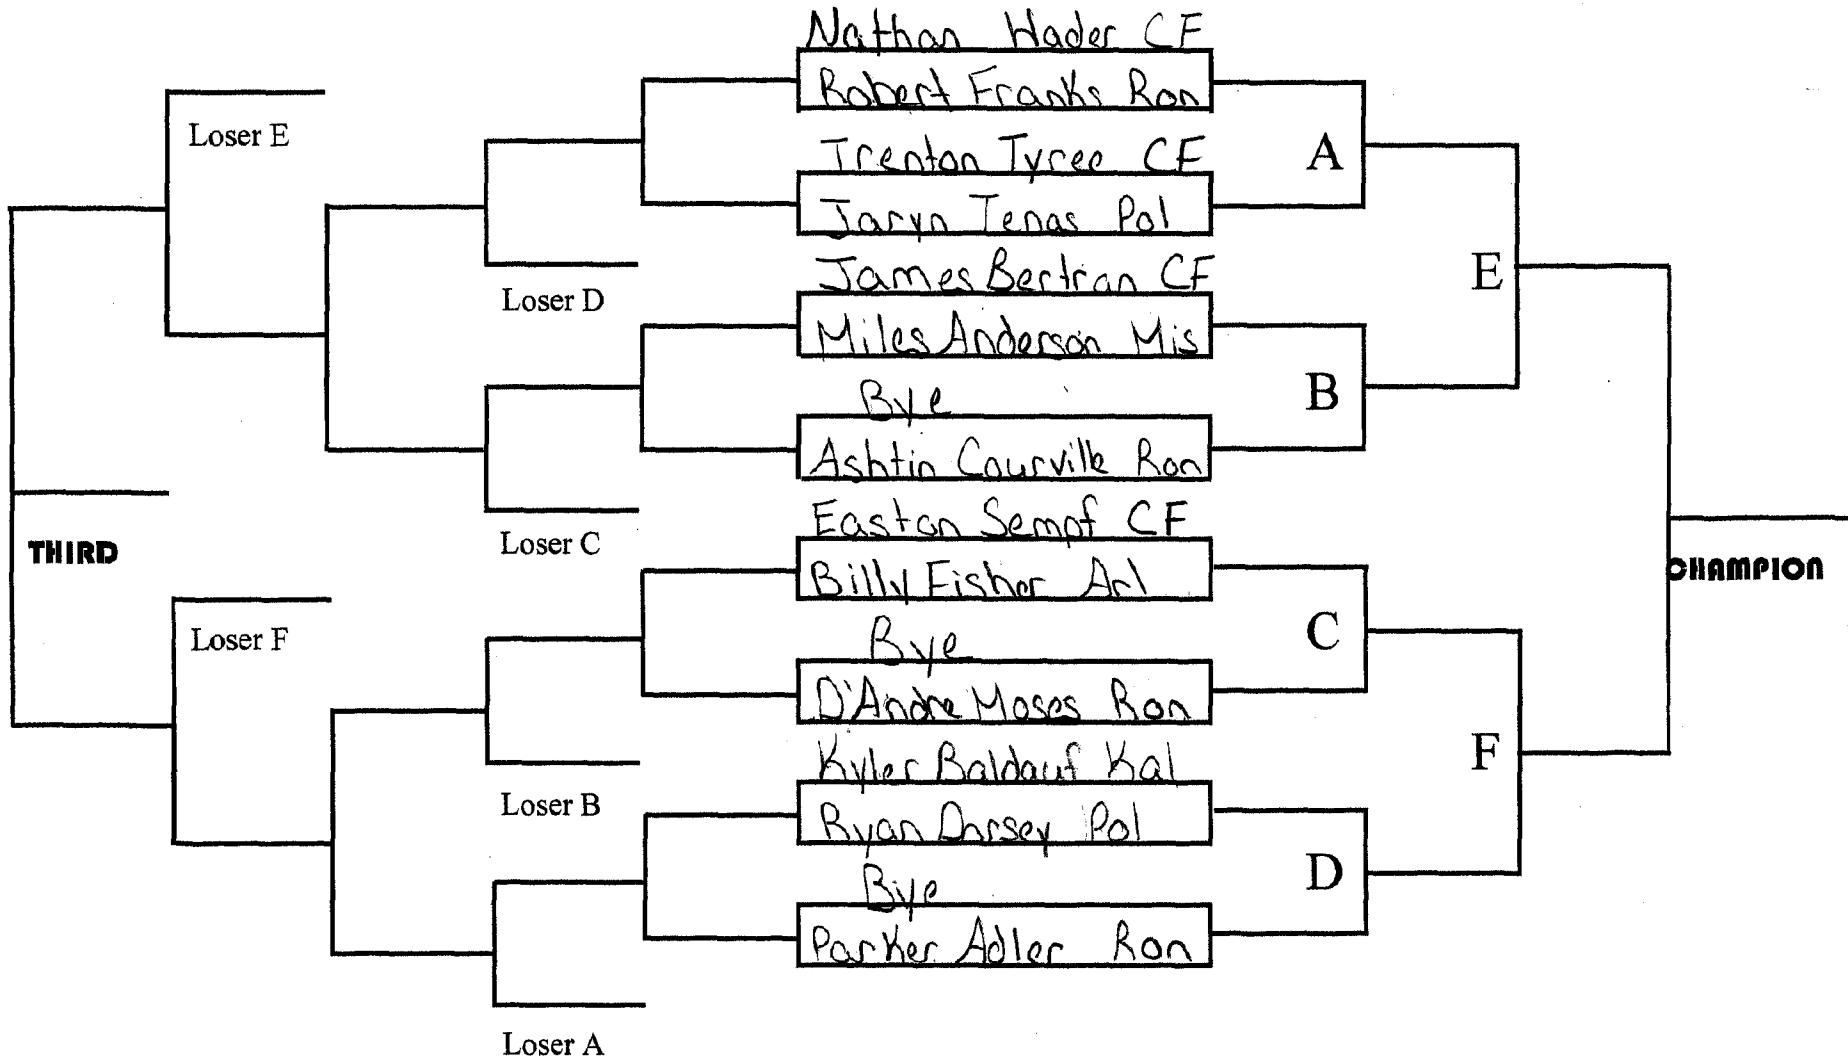

Inter-Valley Libby, MT

80

WEIGHT

Nov

GROUP