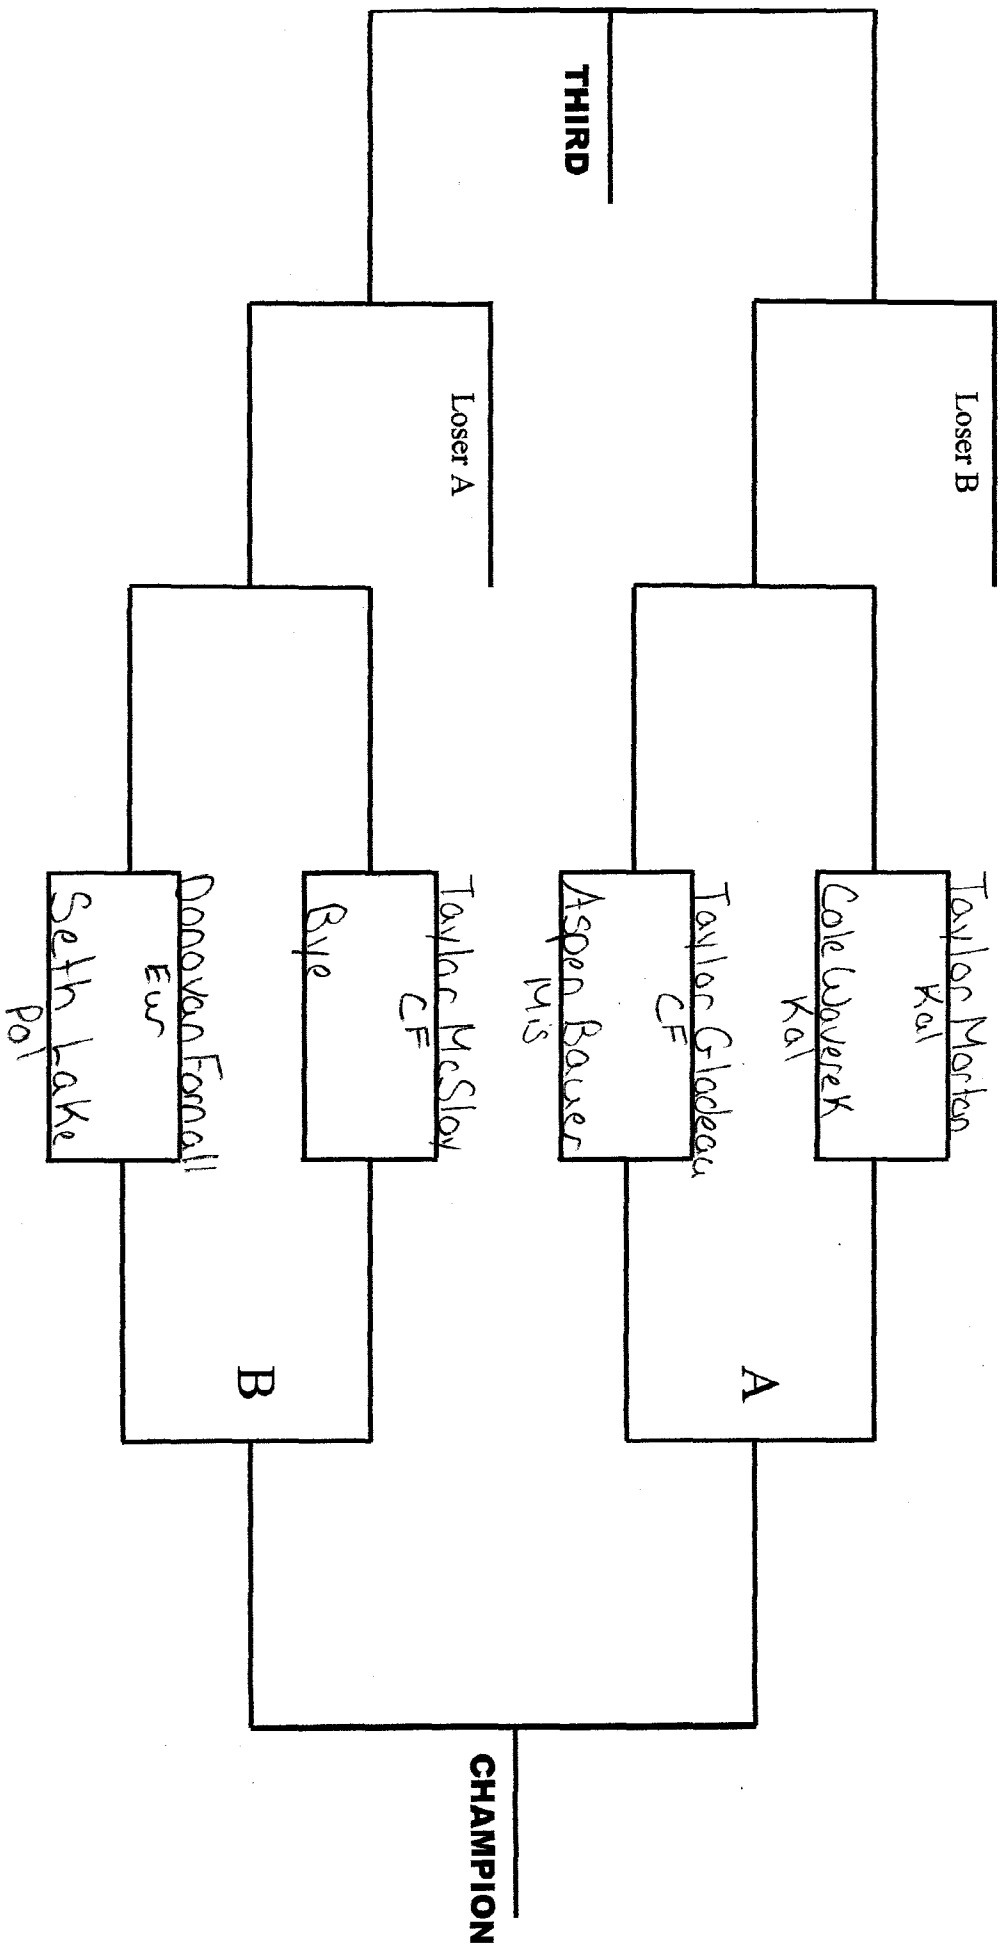

Inter-Valley Libby, MT

100
WEIGHT

Nov
GROUP