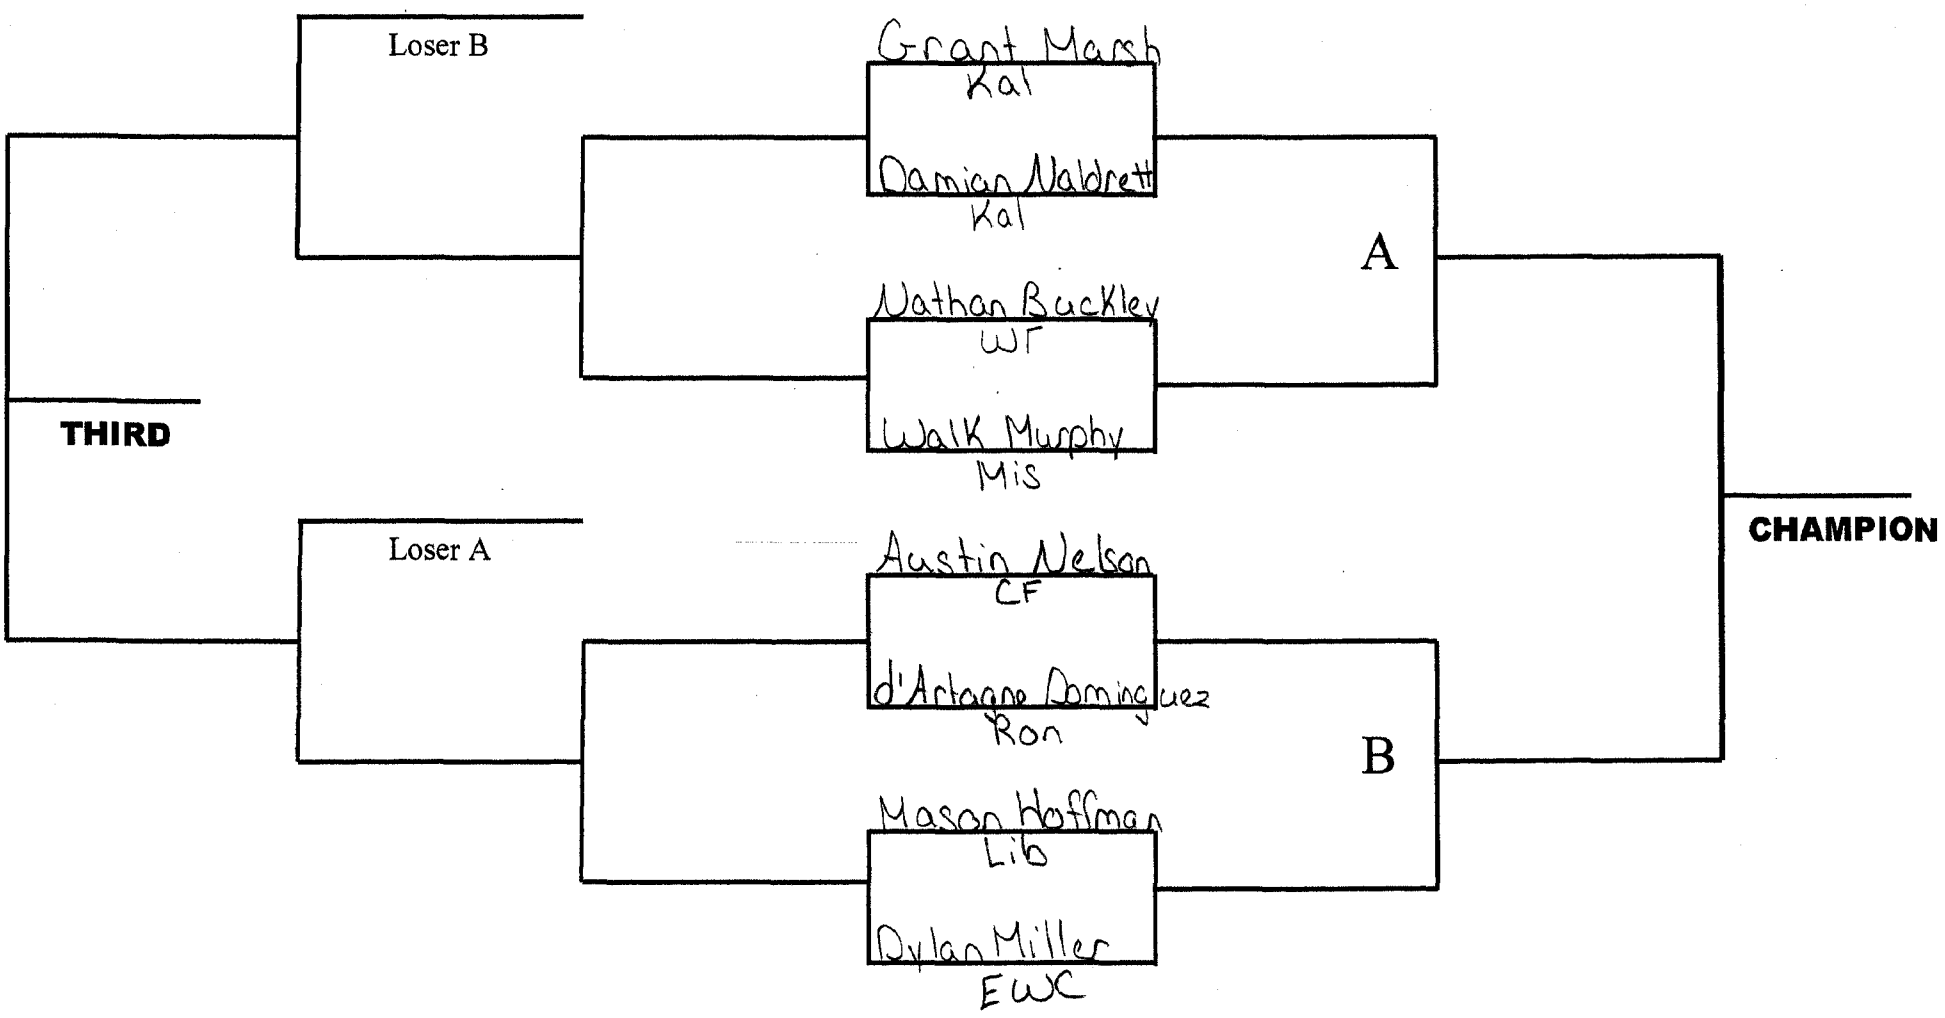

# Inter-Valley

Libby, MT

55

WEIGHT

Nov

GROUP