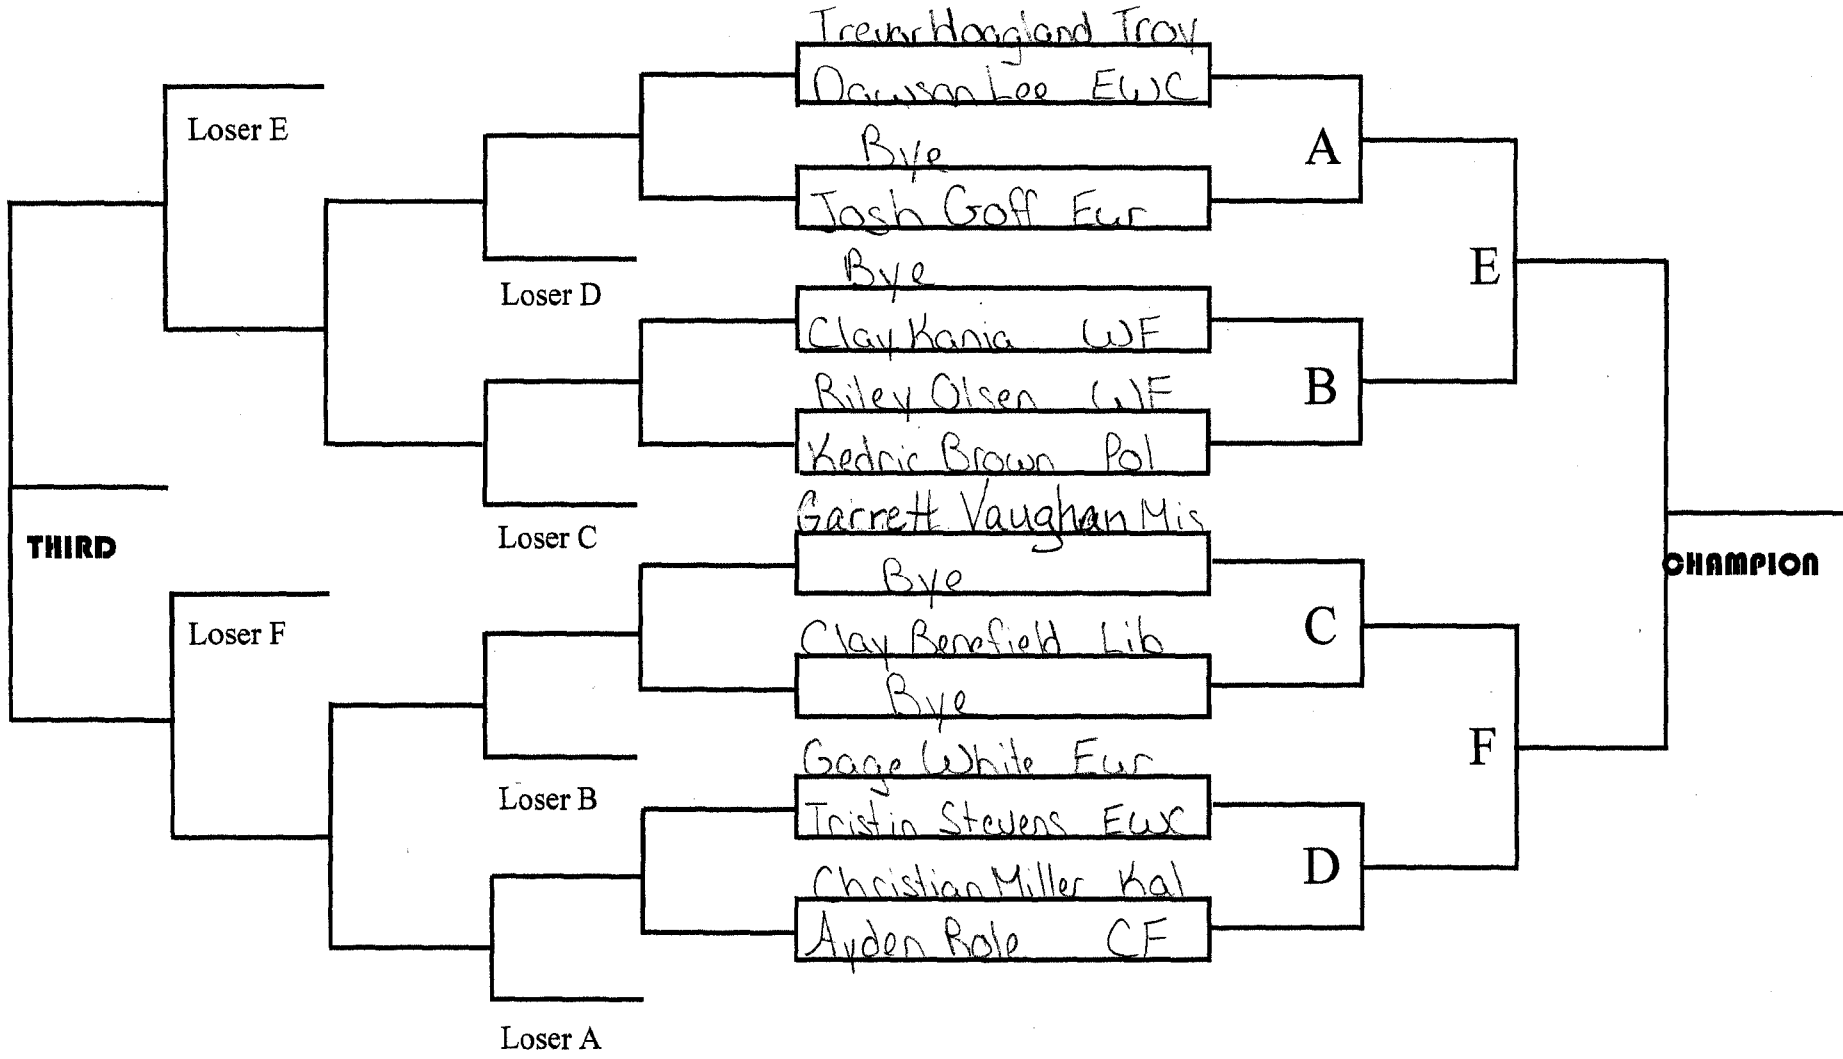

Inter-Valley Libby, MT

65 A

WEIGHT

Nov

GROUP