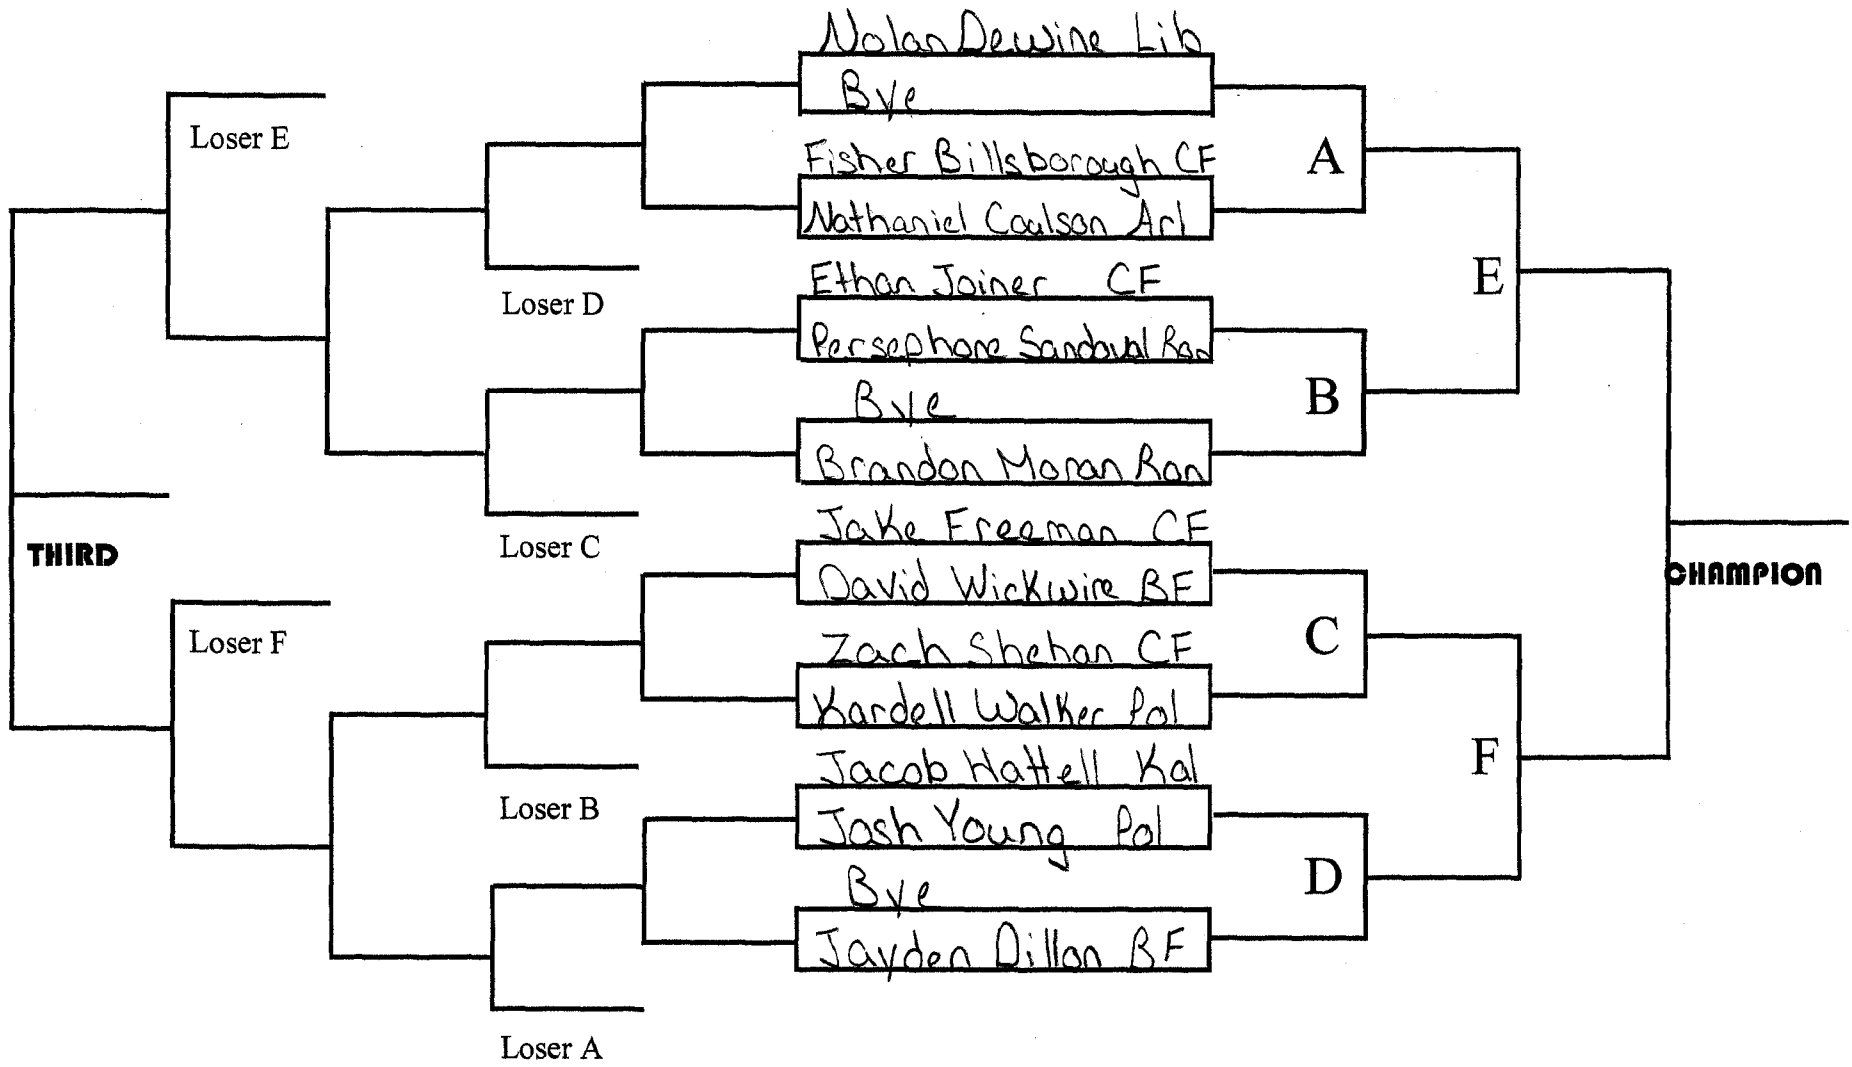

Inter-Valley Libby, MT

110
WEIGHT
Nov
GROUP