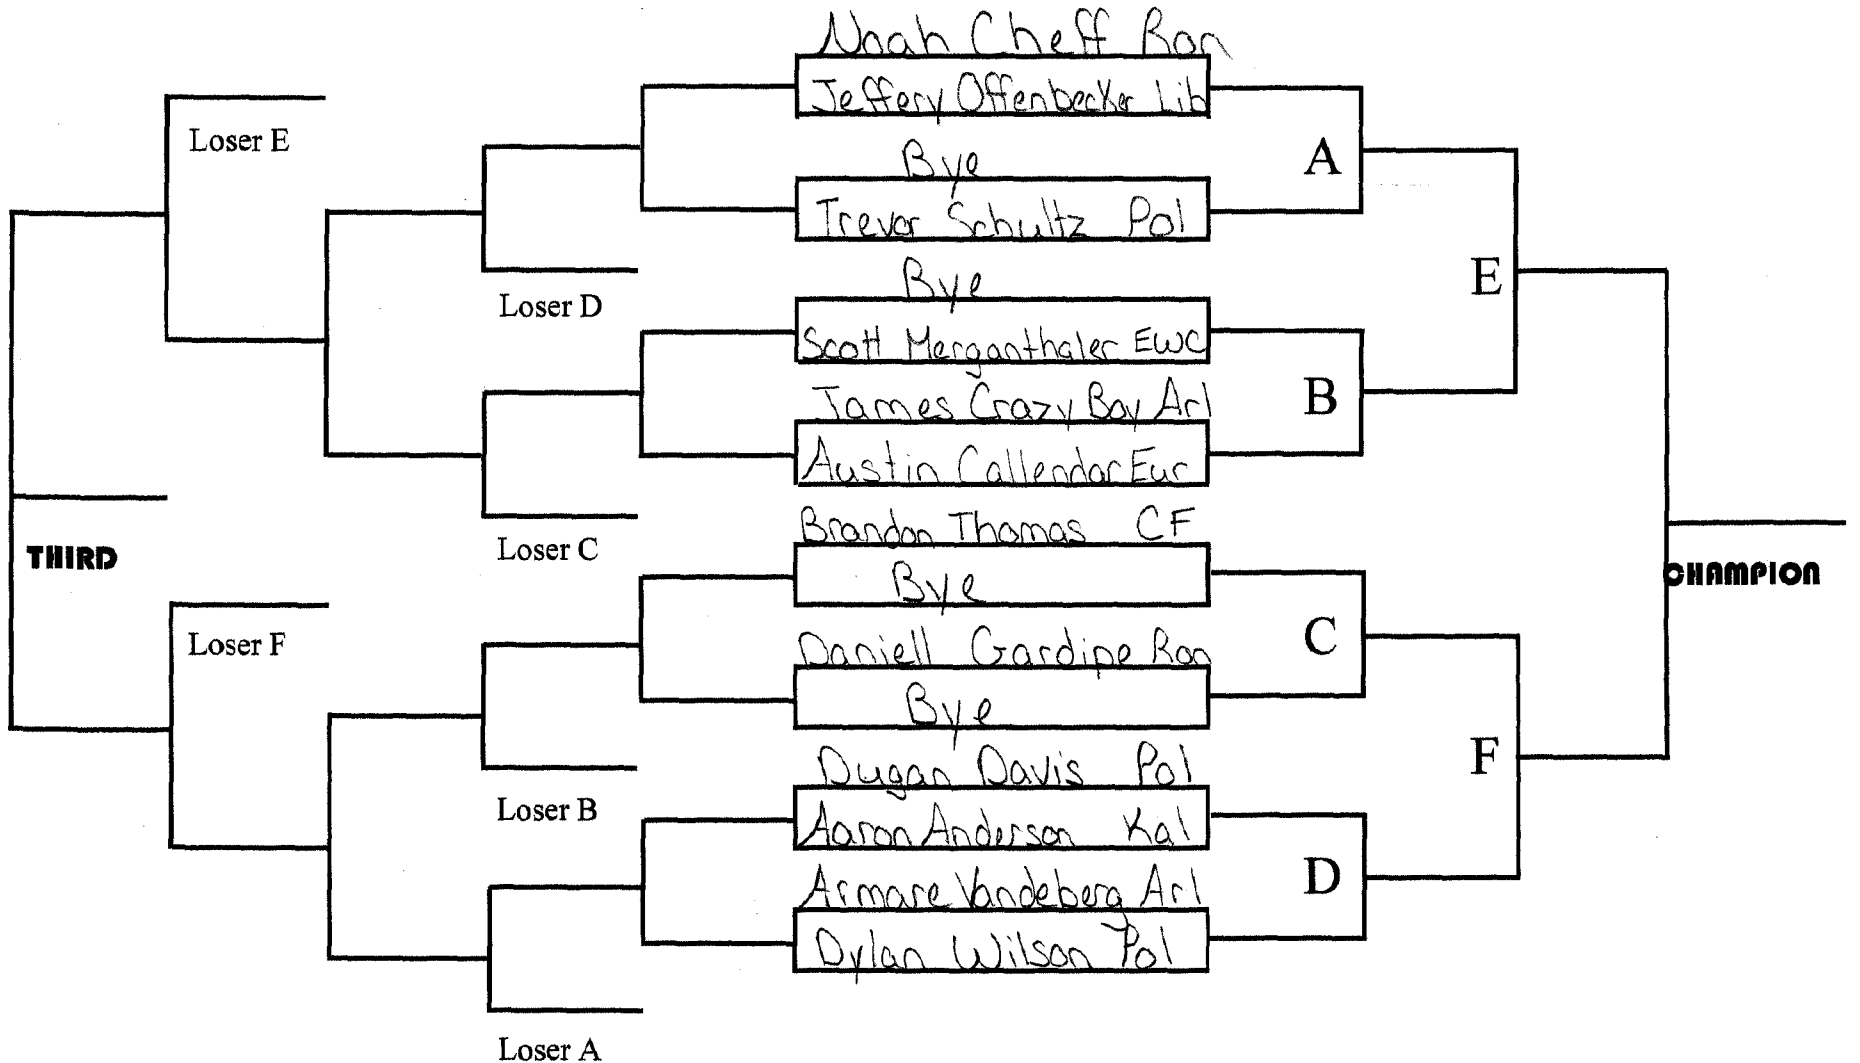

Inter-Valley Libby, MT

70 A
WEIGHT
Nov
GROUP