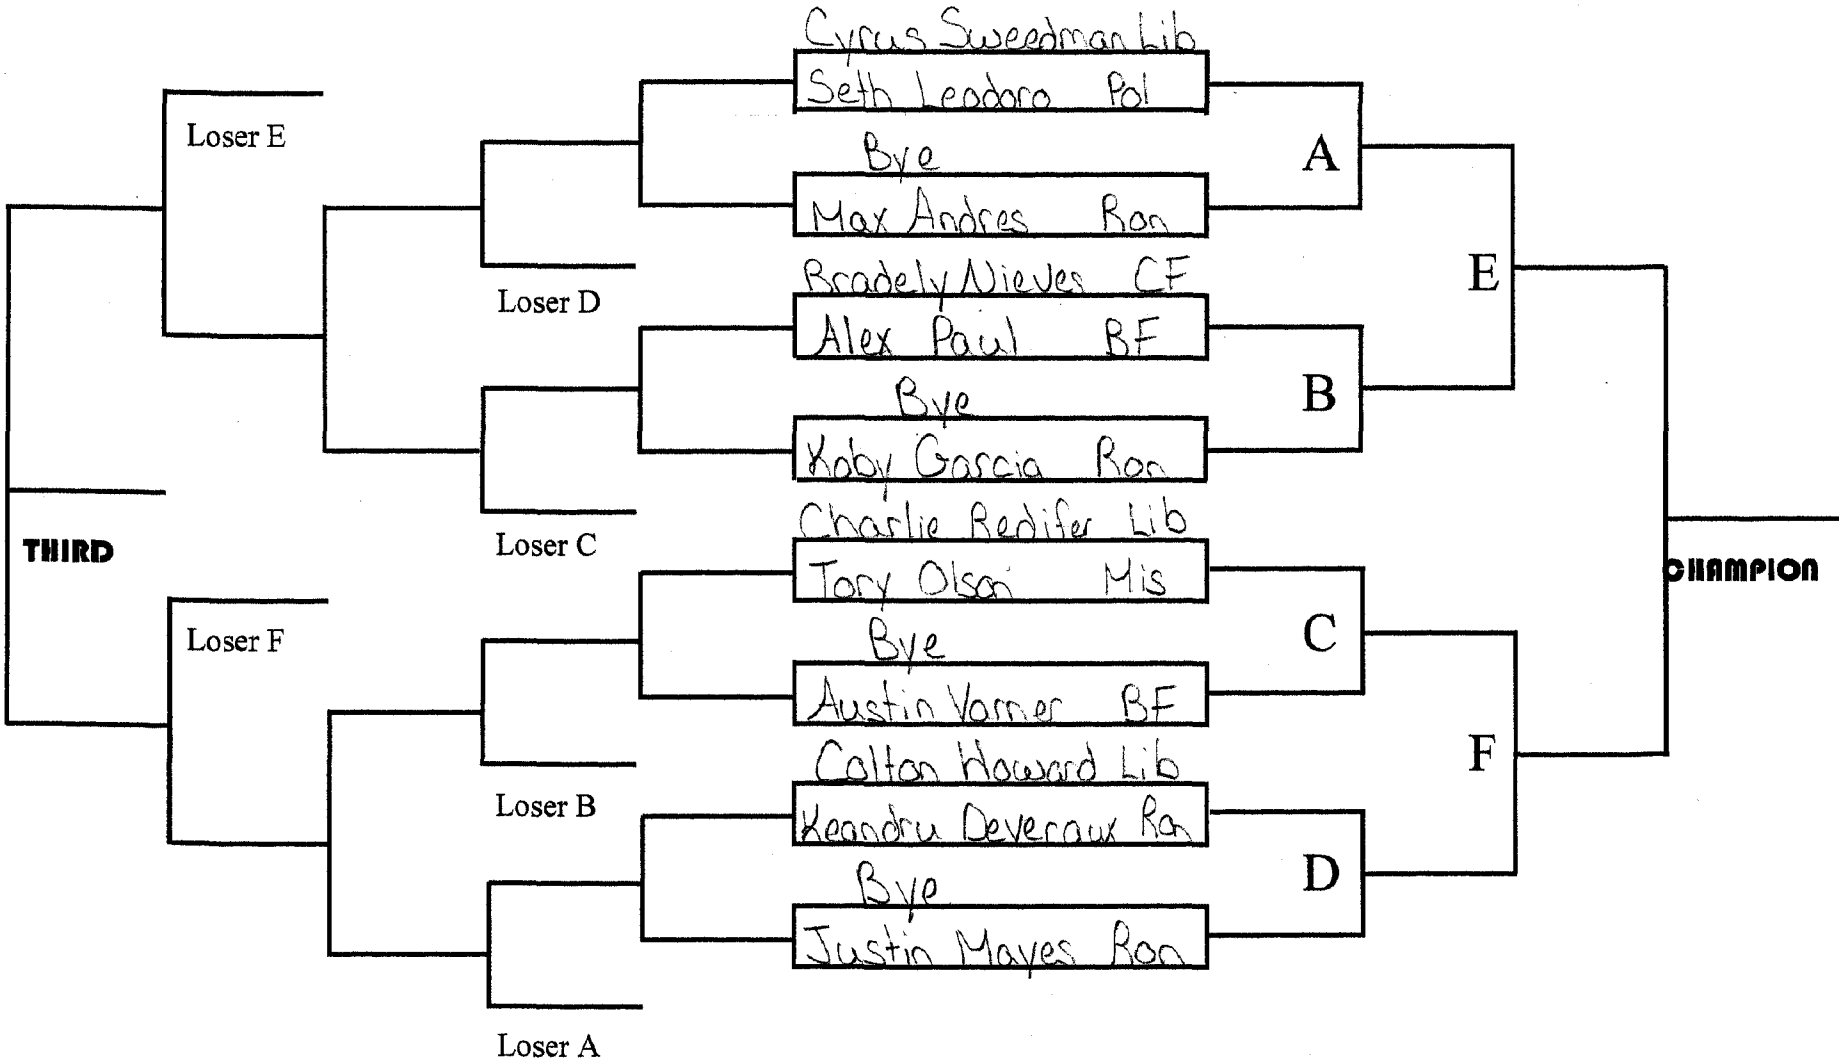

Inter-Valley Libby.MT

95
WEIGHT
Nov
GROUP