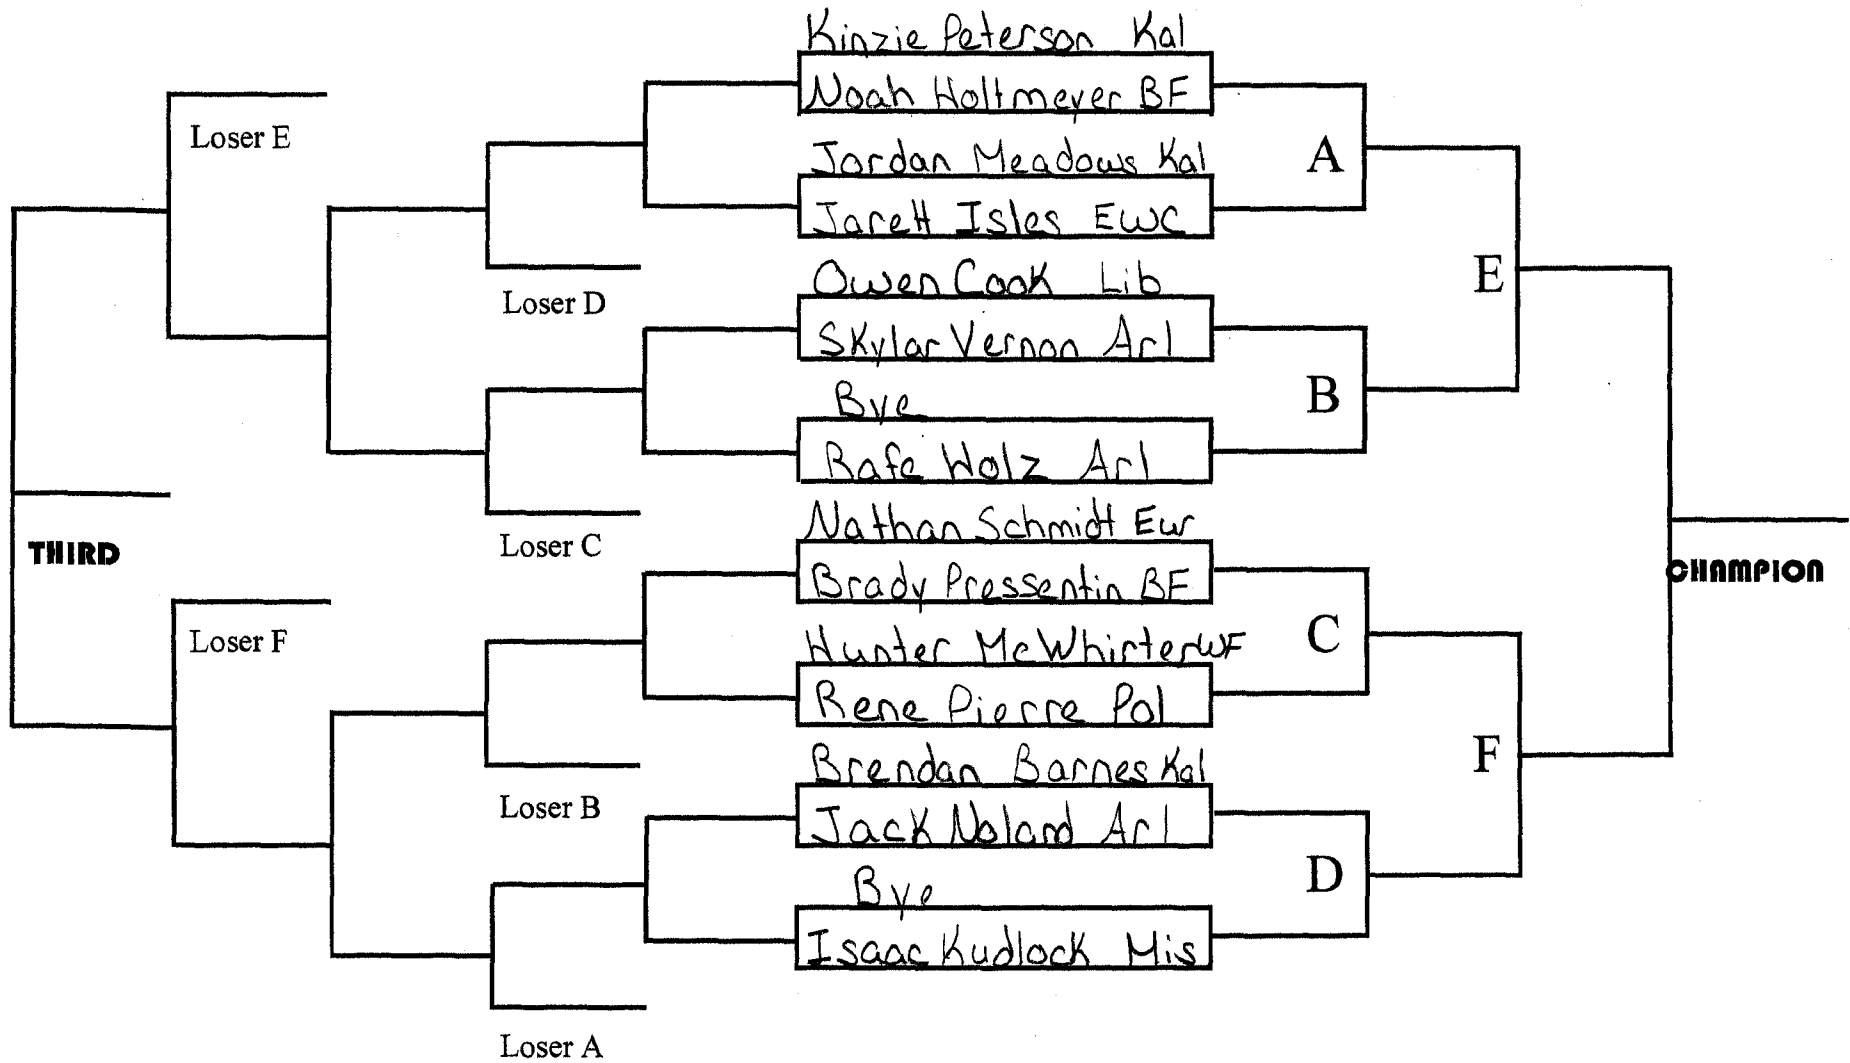

Inter-Valley Libby, MT

60
WEIGHT

Nov
GROUP