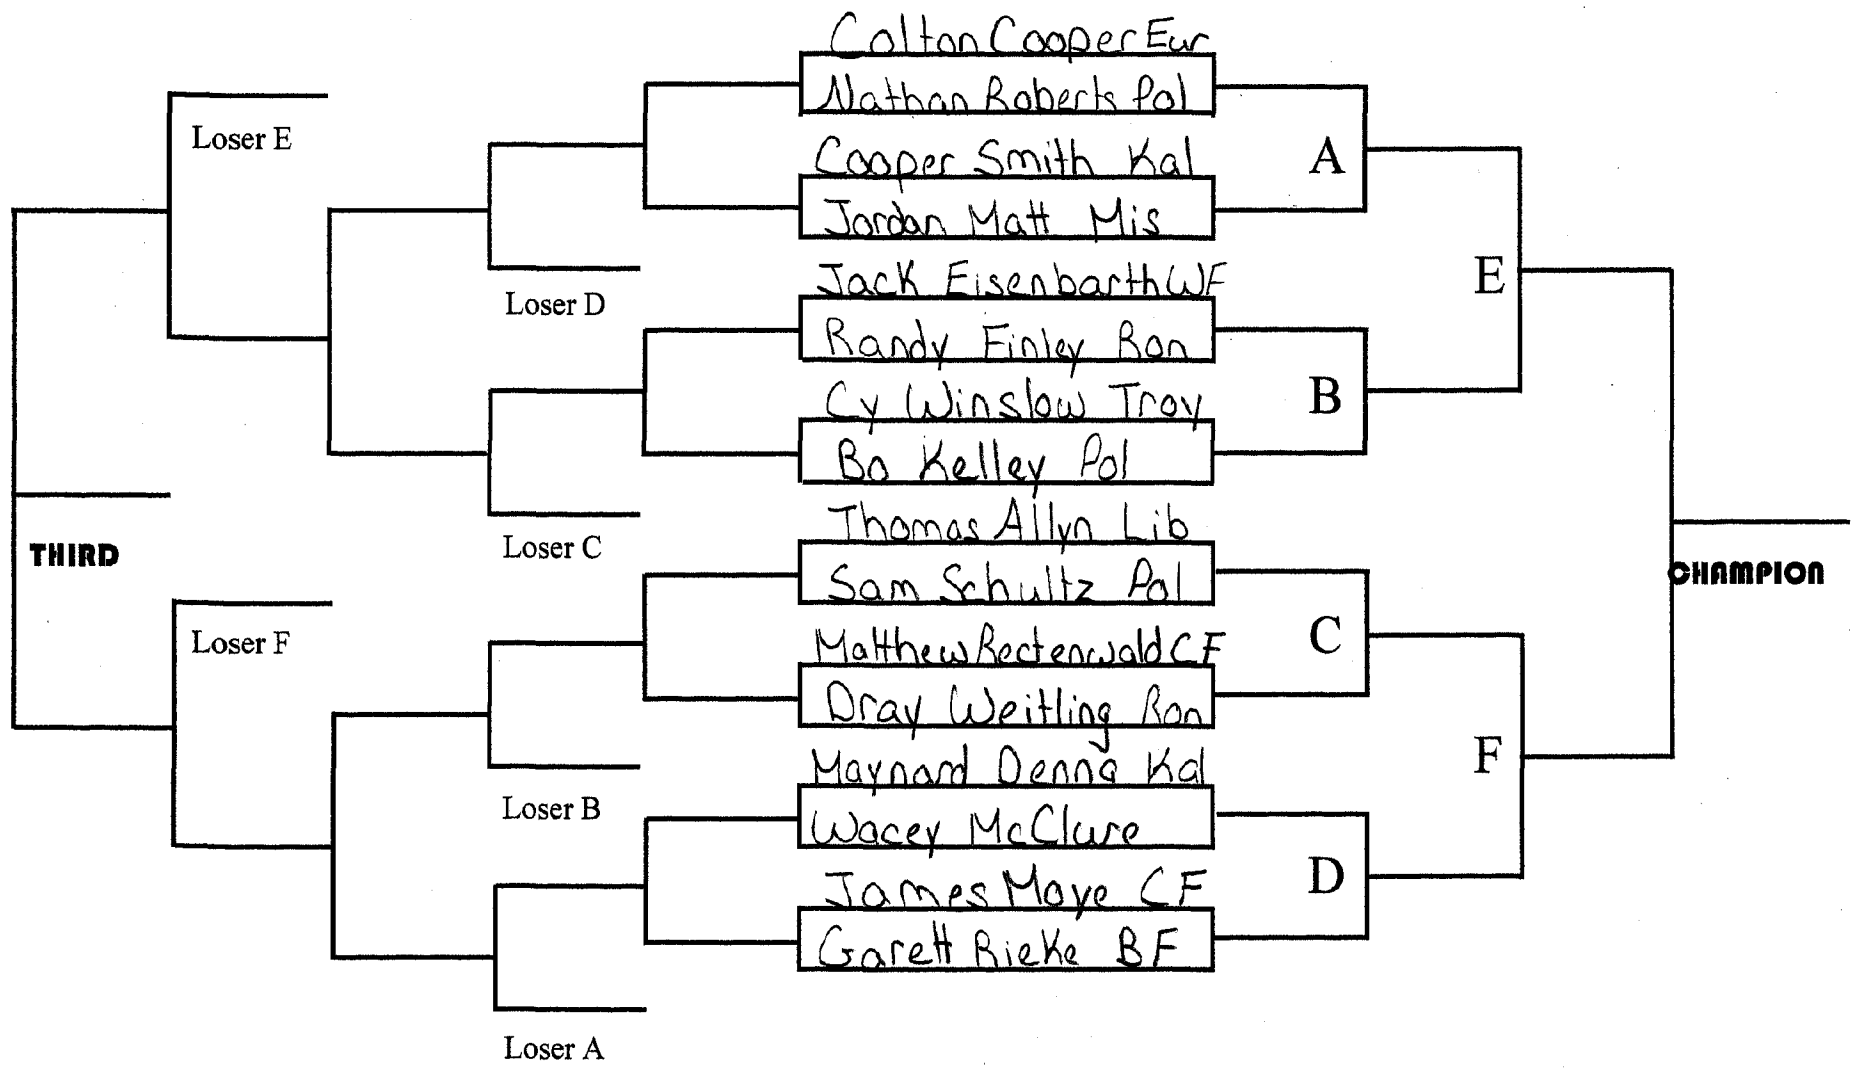

Inter-Valley Libby.MT

75
WEIGHT
Nov
GROUP