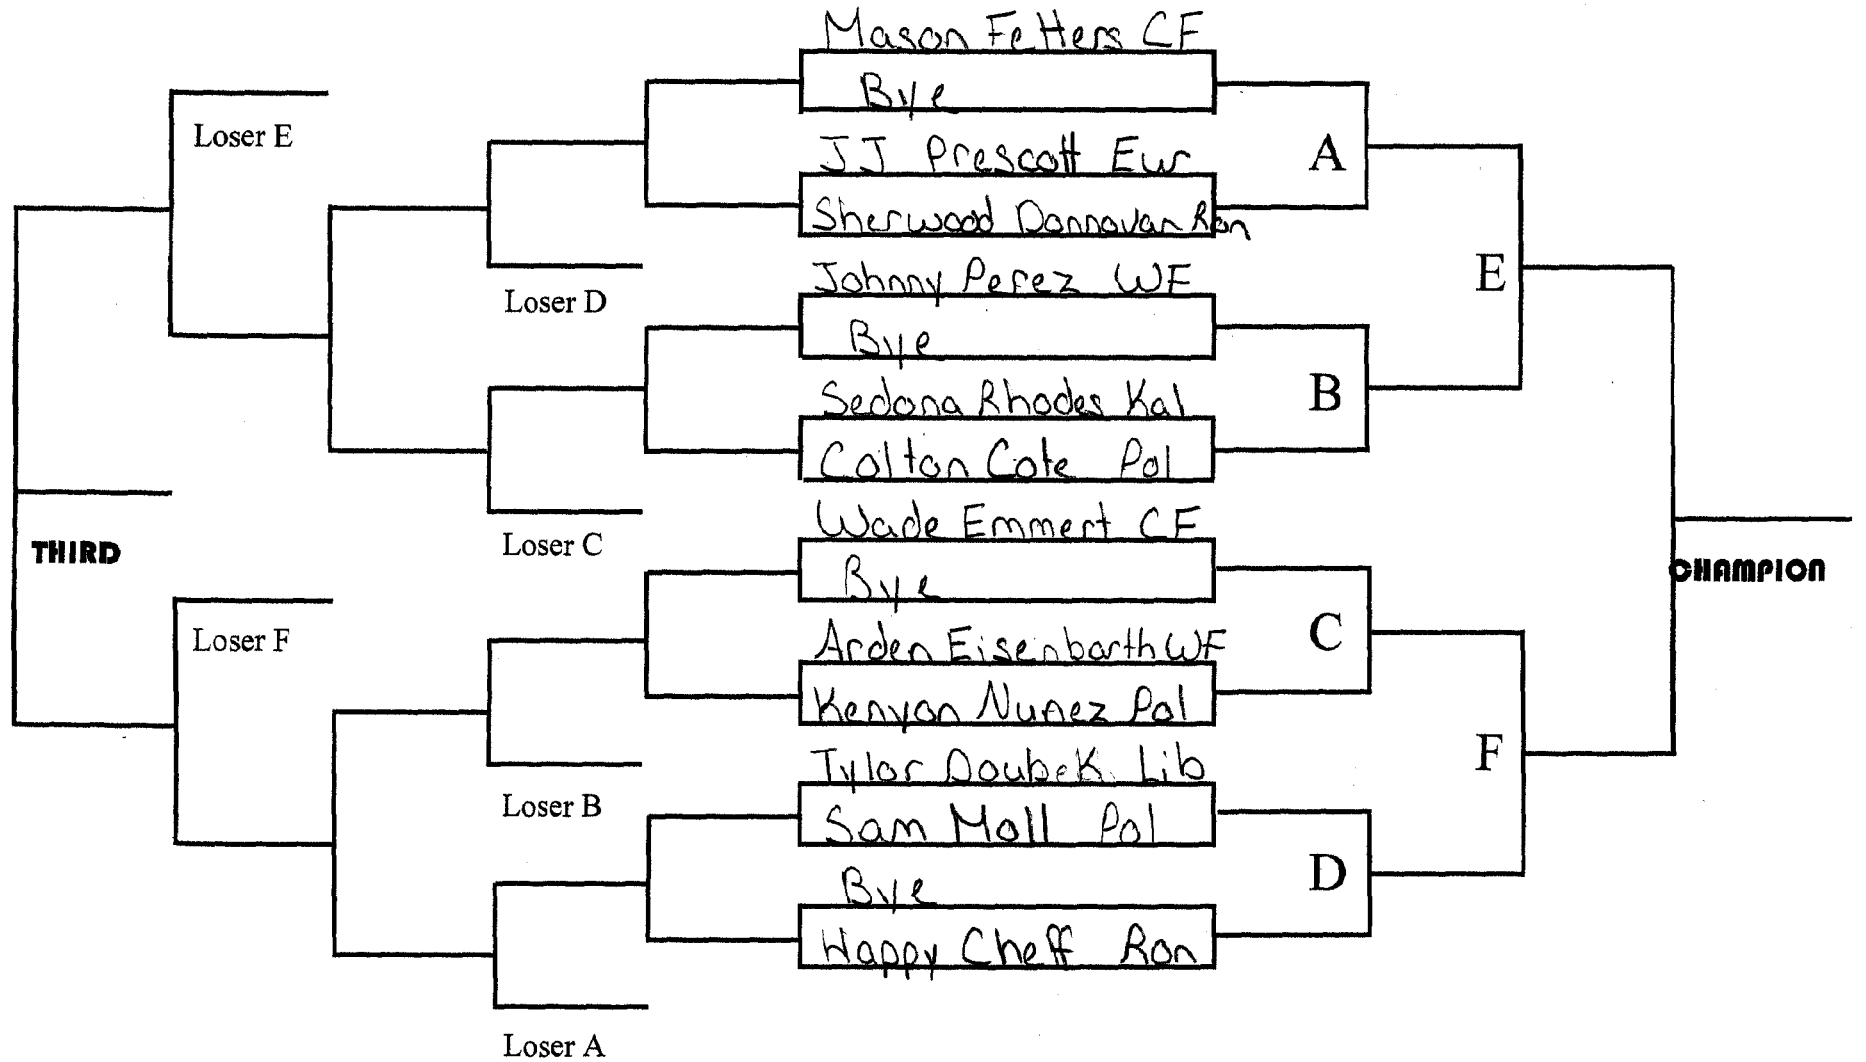

90
WEIGHT
Mid
GROUP

Inter-Valley Libby, MT

95

WEIGHT

Mid

GROUP

Inter-Valley

Libby, MT