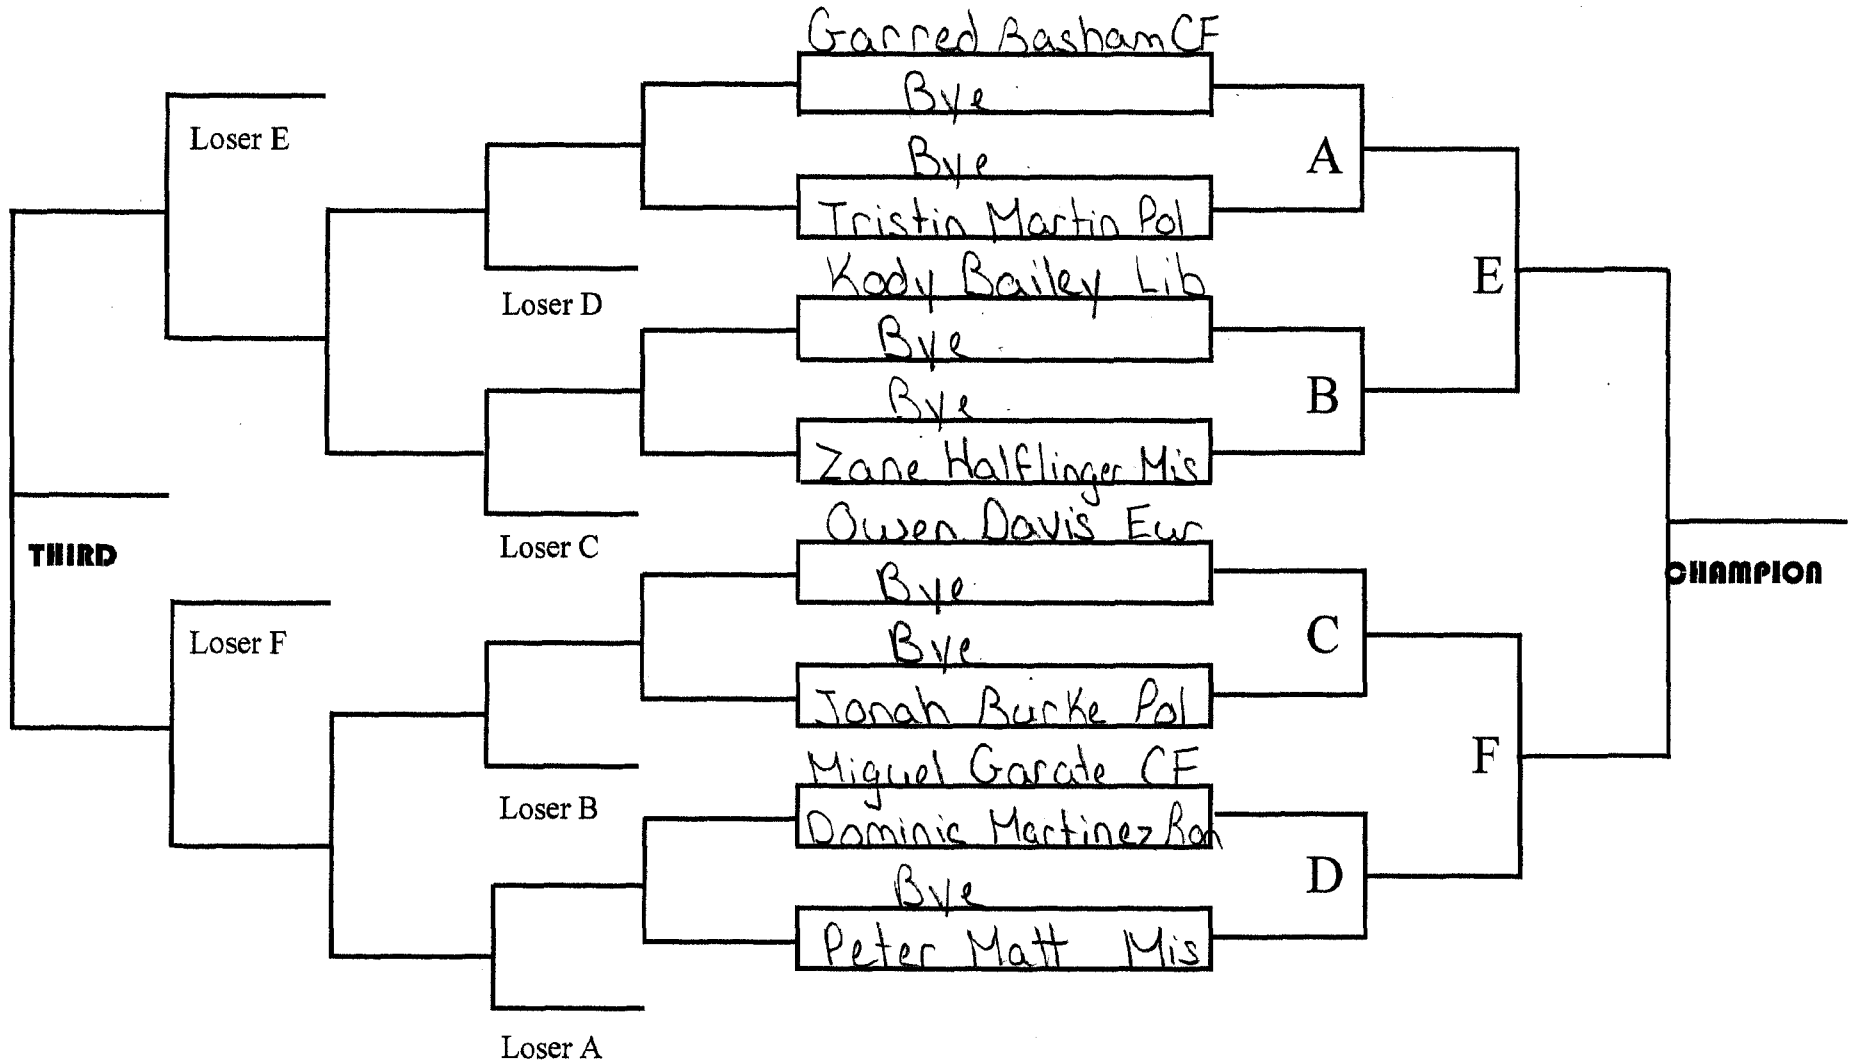

110
WEIGHT
Mid
GROUP

Inter-Valley Libby, MT

120
WEIGHT
Mid
GROUP

Inter-Valley Libby.MT

147
WEIGHT
Mid
GROUP

Inter-Valley
Libby, MT

166
WEIGHT
Mid
GROUP

Inter-Valley Libby, MT