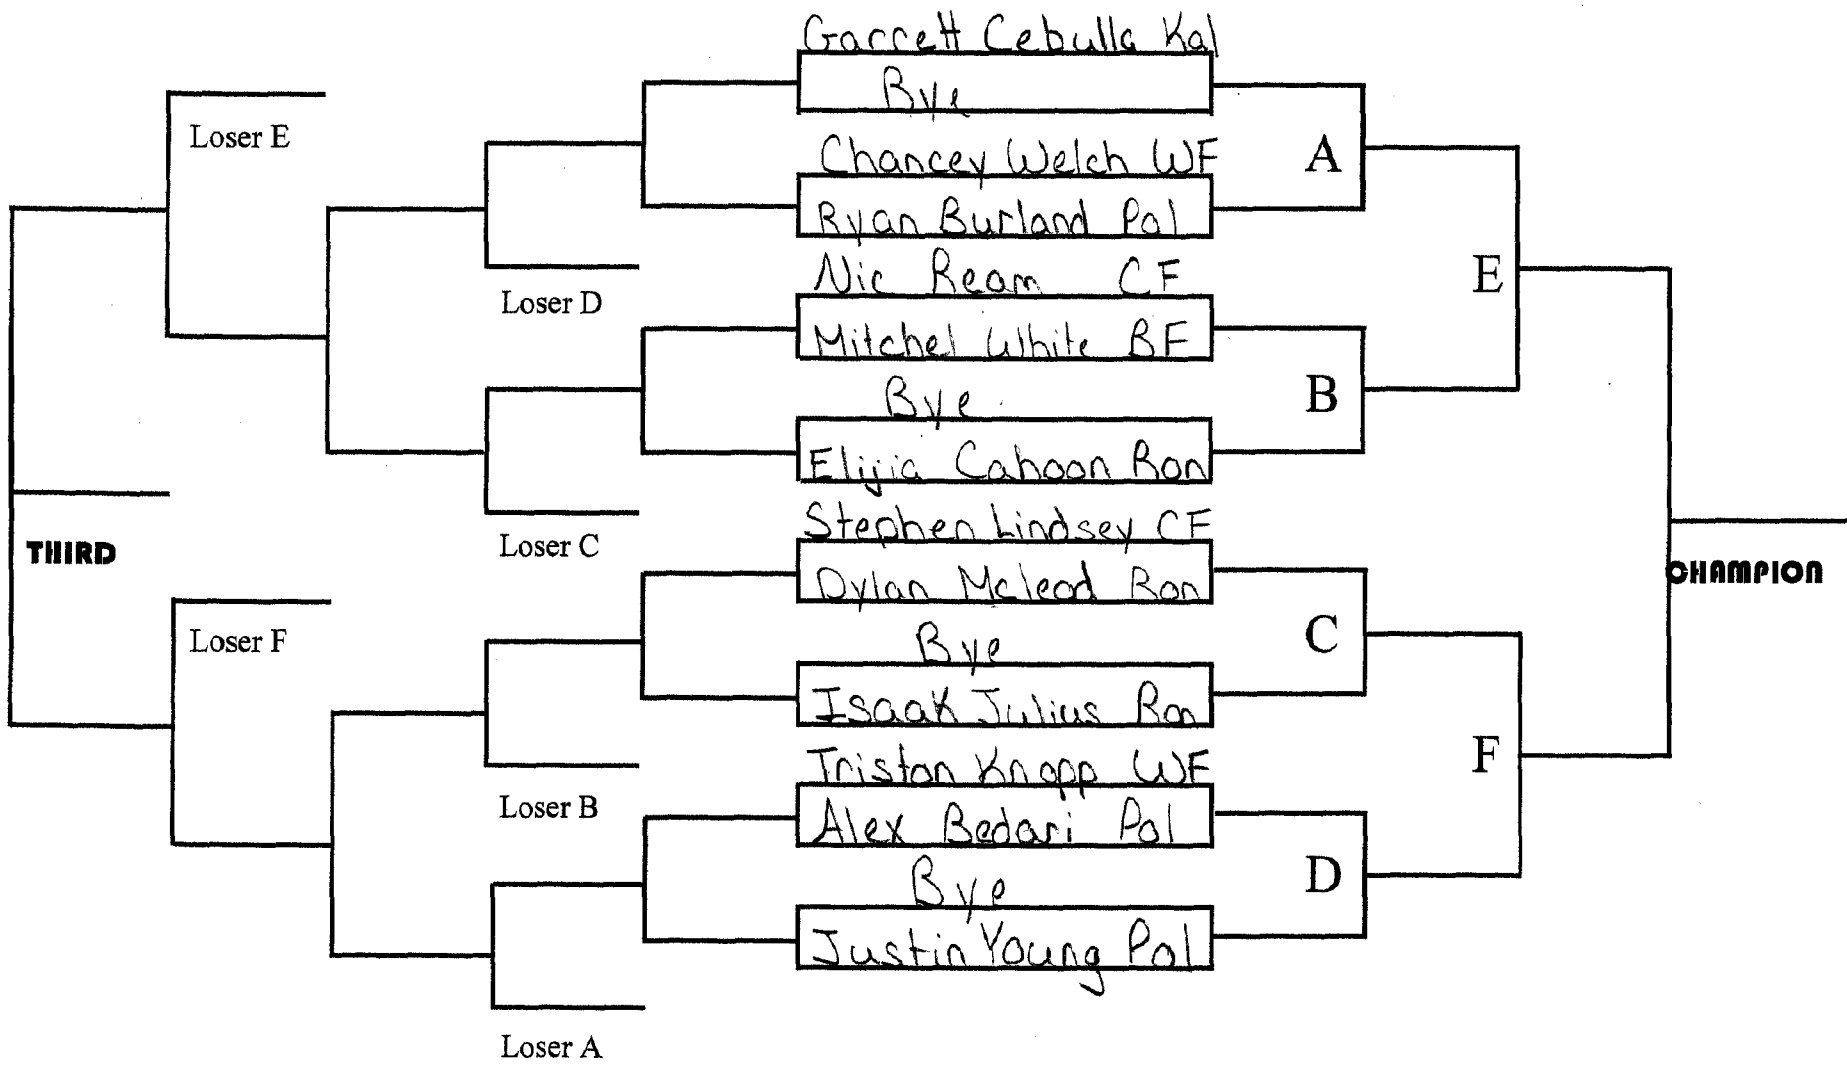

110
WEIGHT
Mid
GROUP

Inter-Valley Libby, MT

120
WEIGHT
Mid
GROUP

Inter-Valley Libby.MT

147
WEIGHT
Mid
GROUP

Inter-Valley
Libby, MT

166
WEIGHT
Mid
GROUP

Inter-Valley Libby, MT