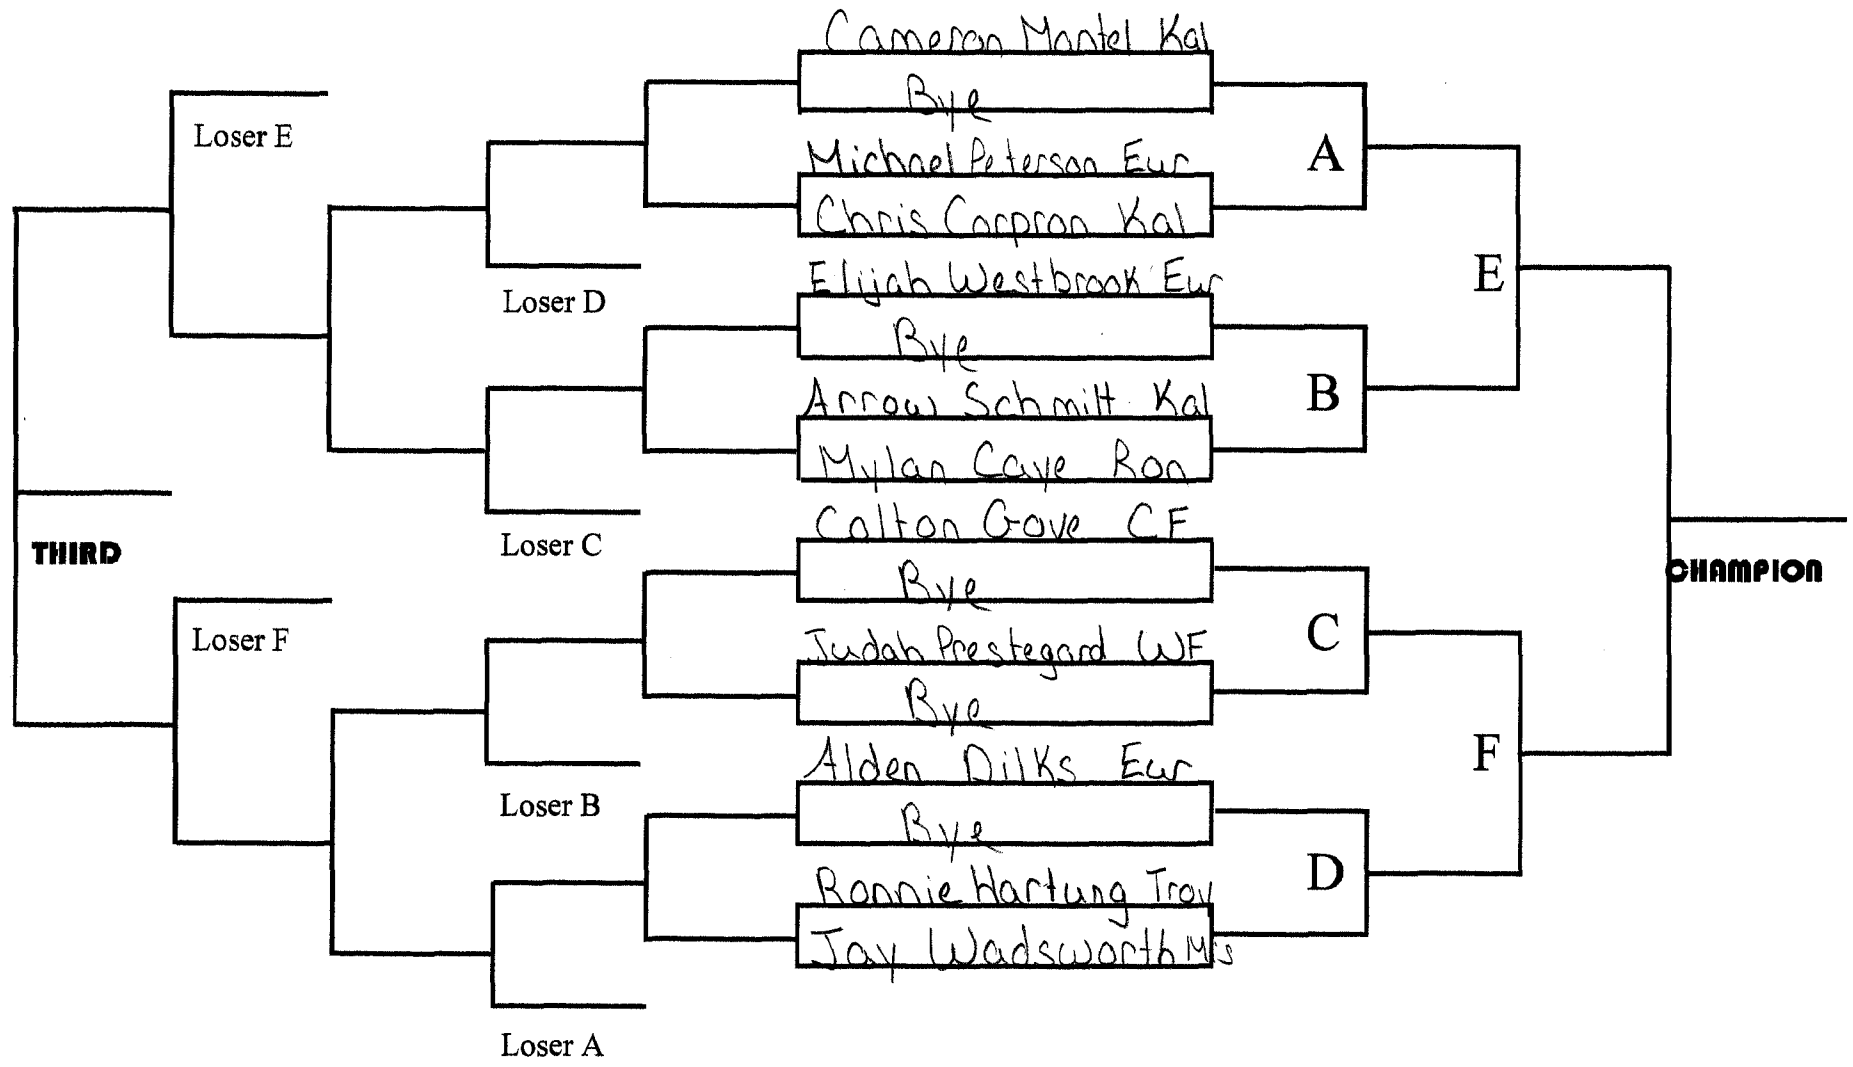

Inter-Valley Libby, MT

125
WEIGHT
Jun
GROUP