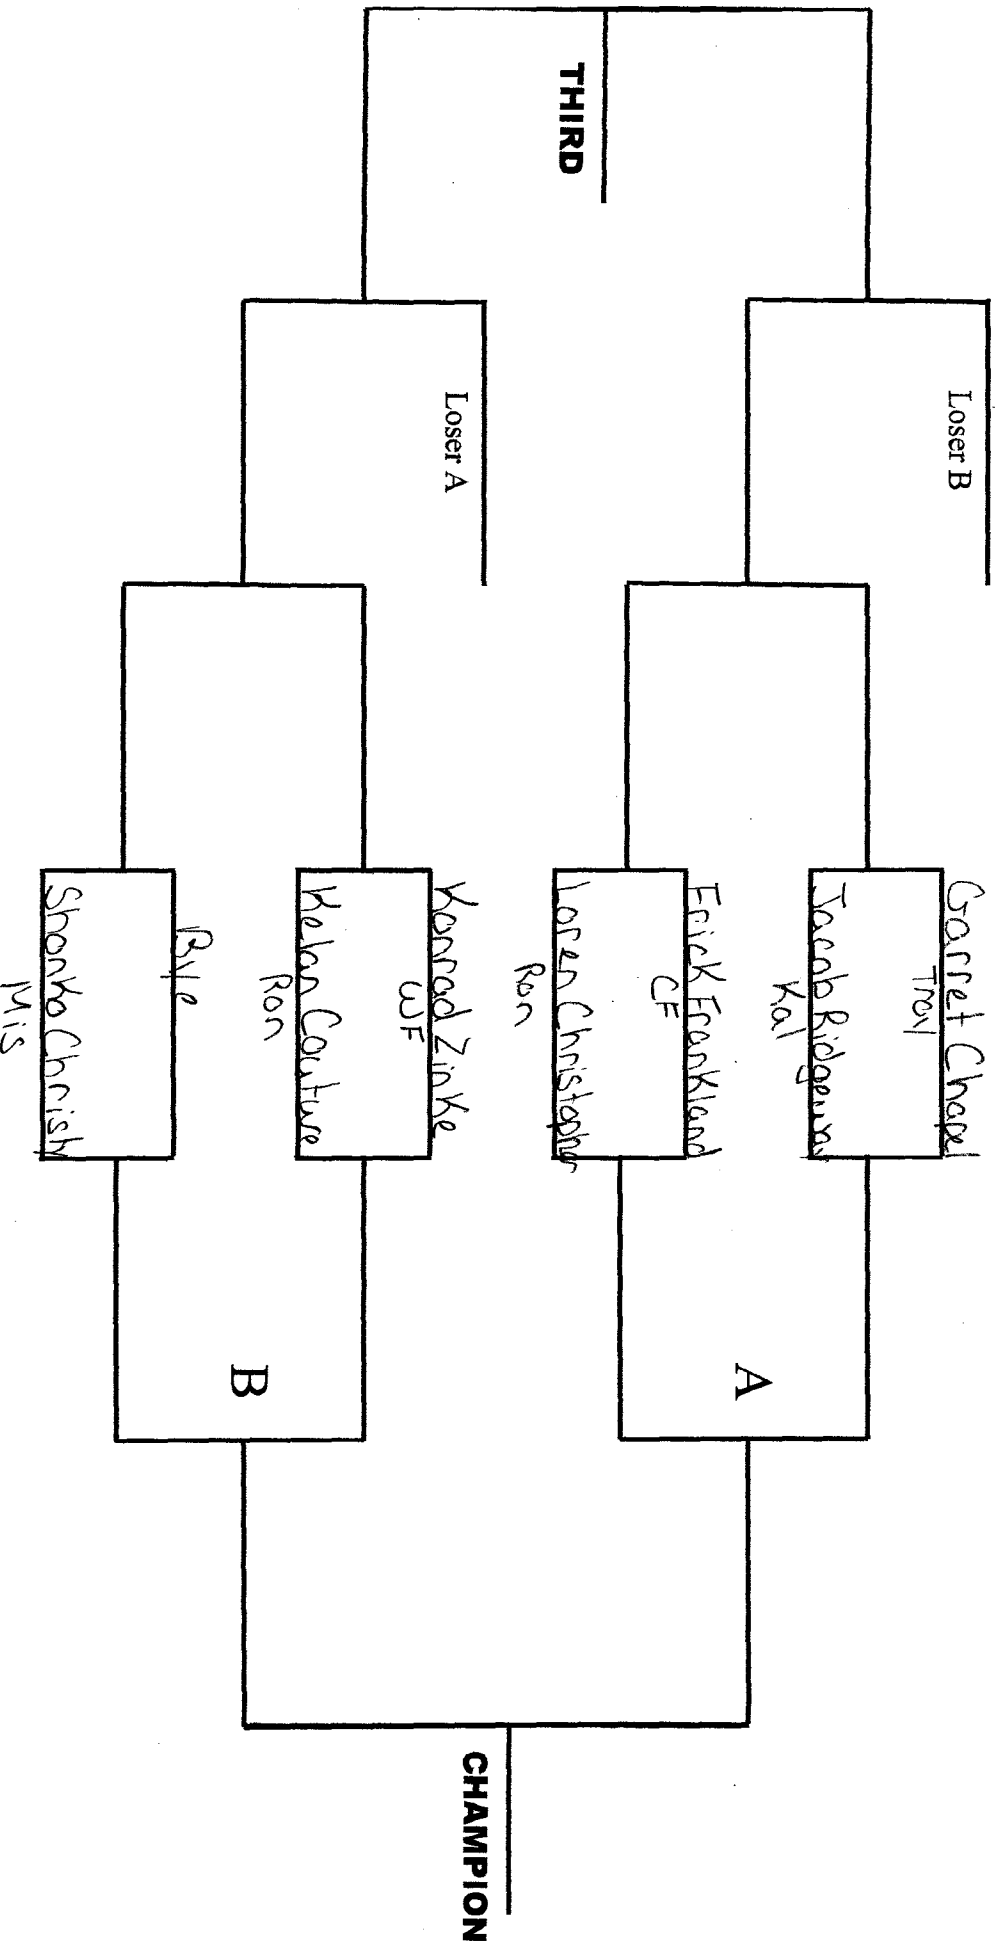

# Inter-Valley

Libby, MT

140

WEIGHT

Jun

GROUP