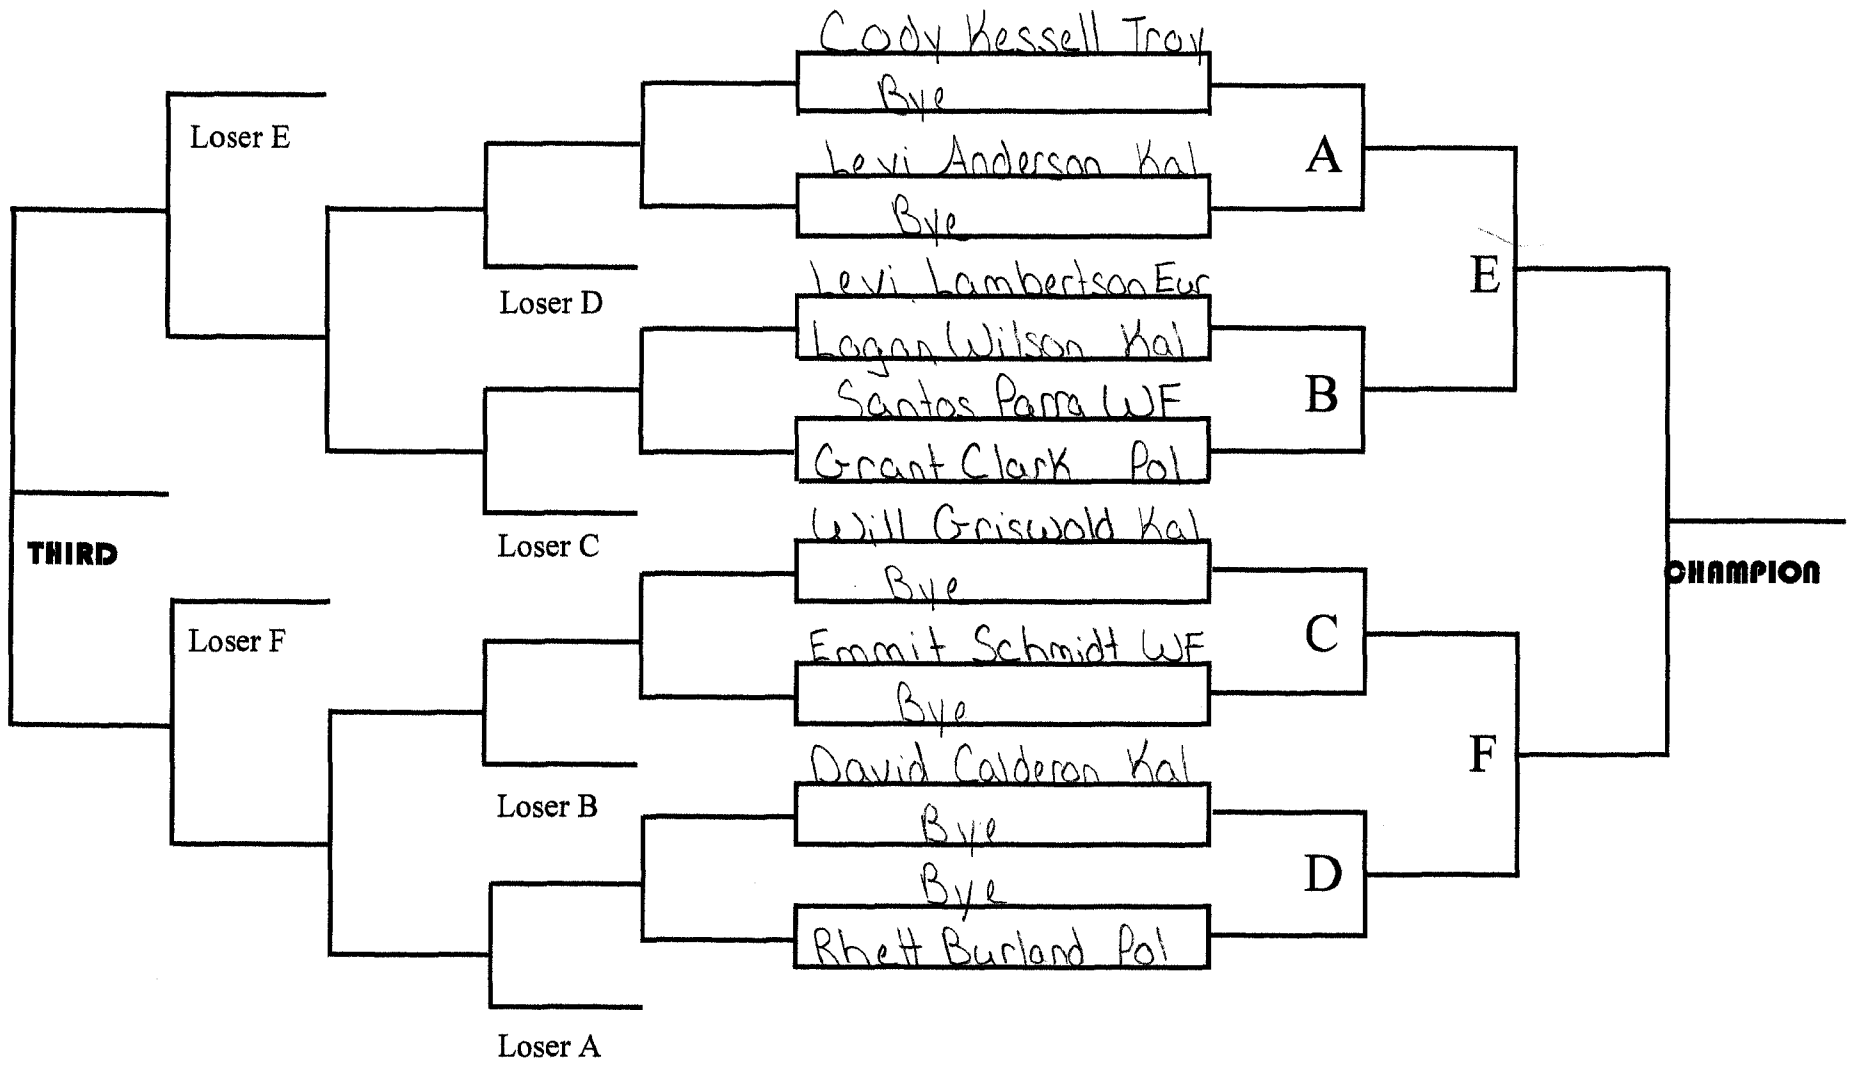

WEIGHT

Jun

GROUP

Inter-Valley Libby, MT

112
WEIGHT
Jun
GROUP

Inter-Valley Libby, MT

119
WEIGHT
Jun
GROUP

Inter-Valley Libby, MT