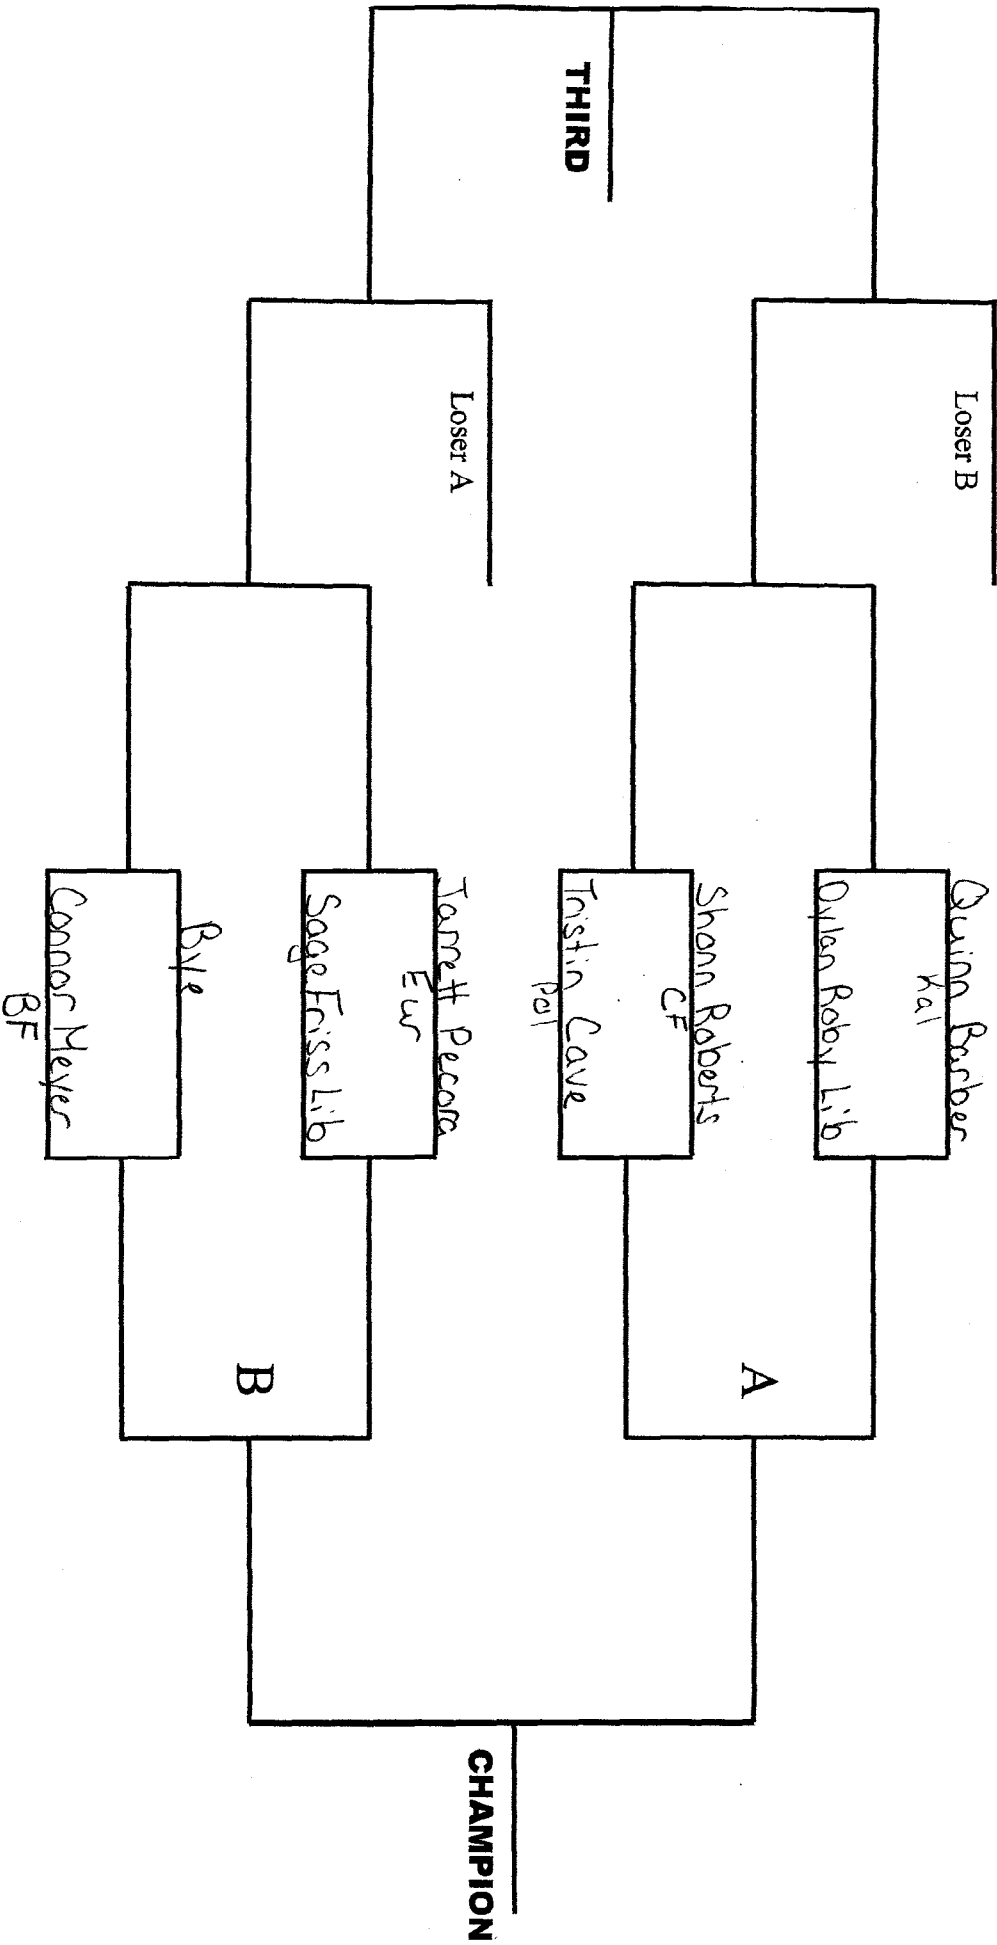

Inter-Valley Libby, MT

95
WEIGHT

Jun
GROUP