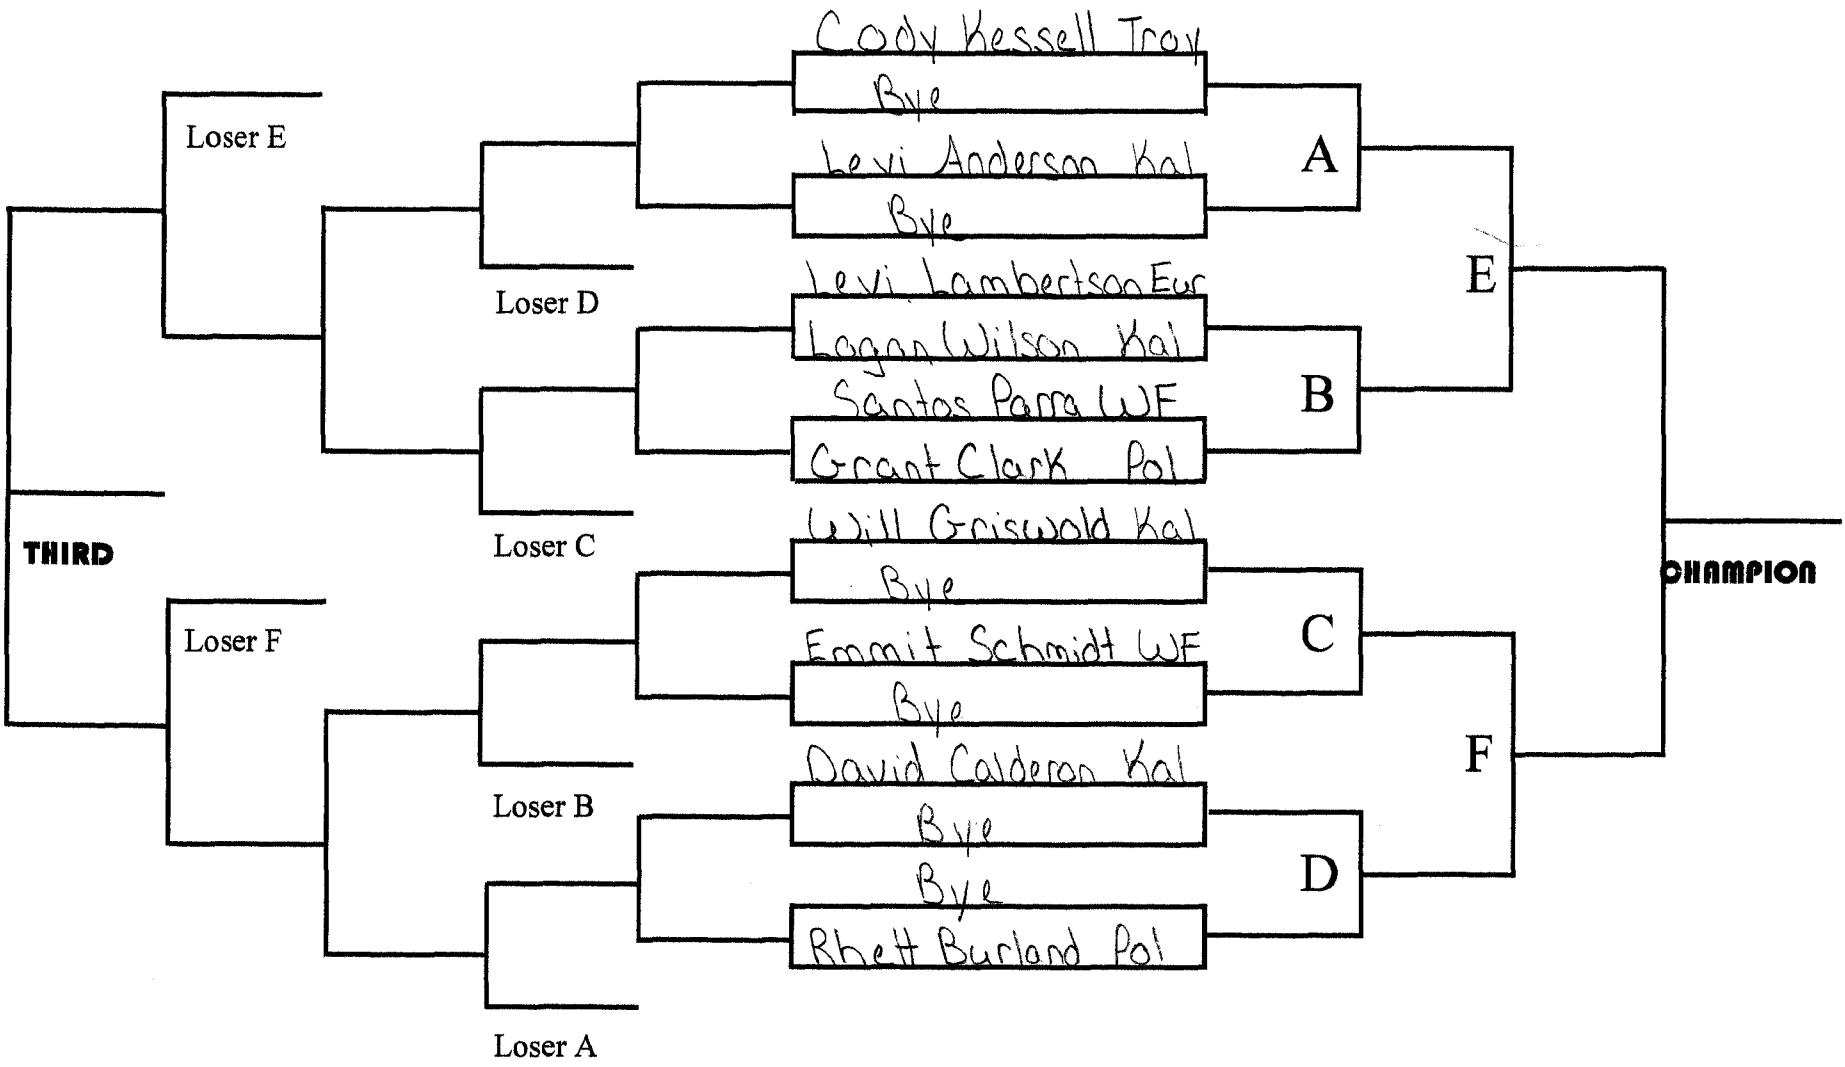

Inter-Valley Libby, MT

119
WEIGHT
Jun
GROUP