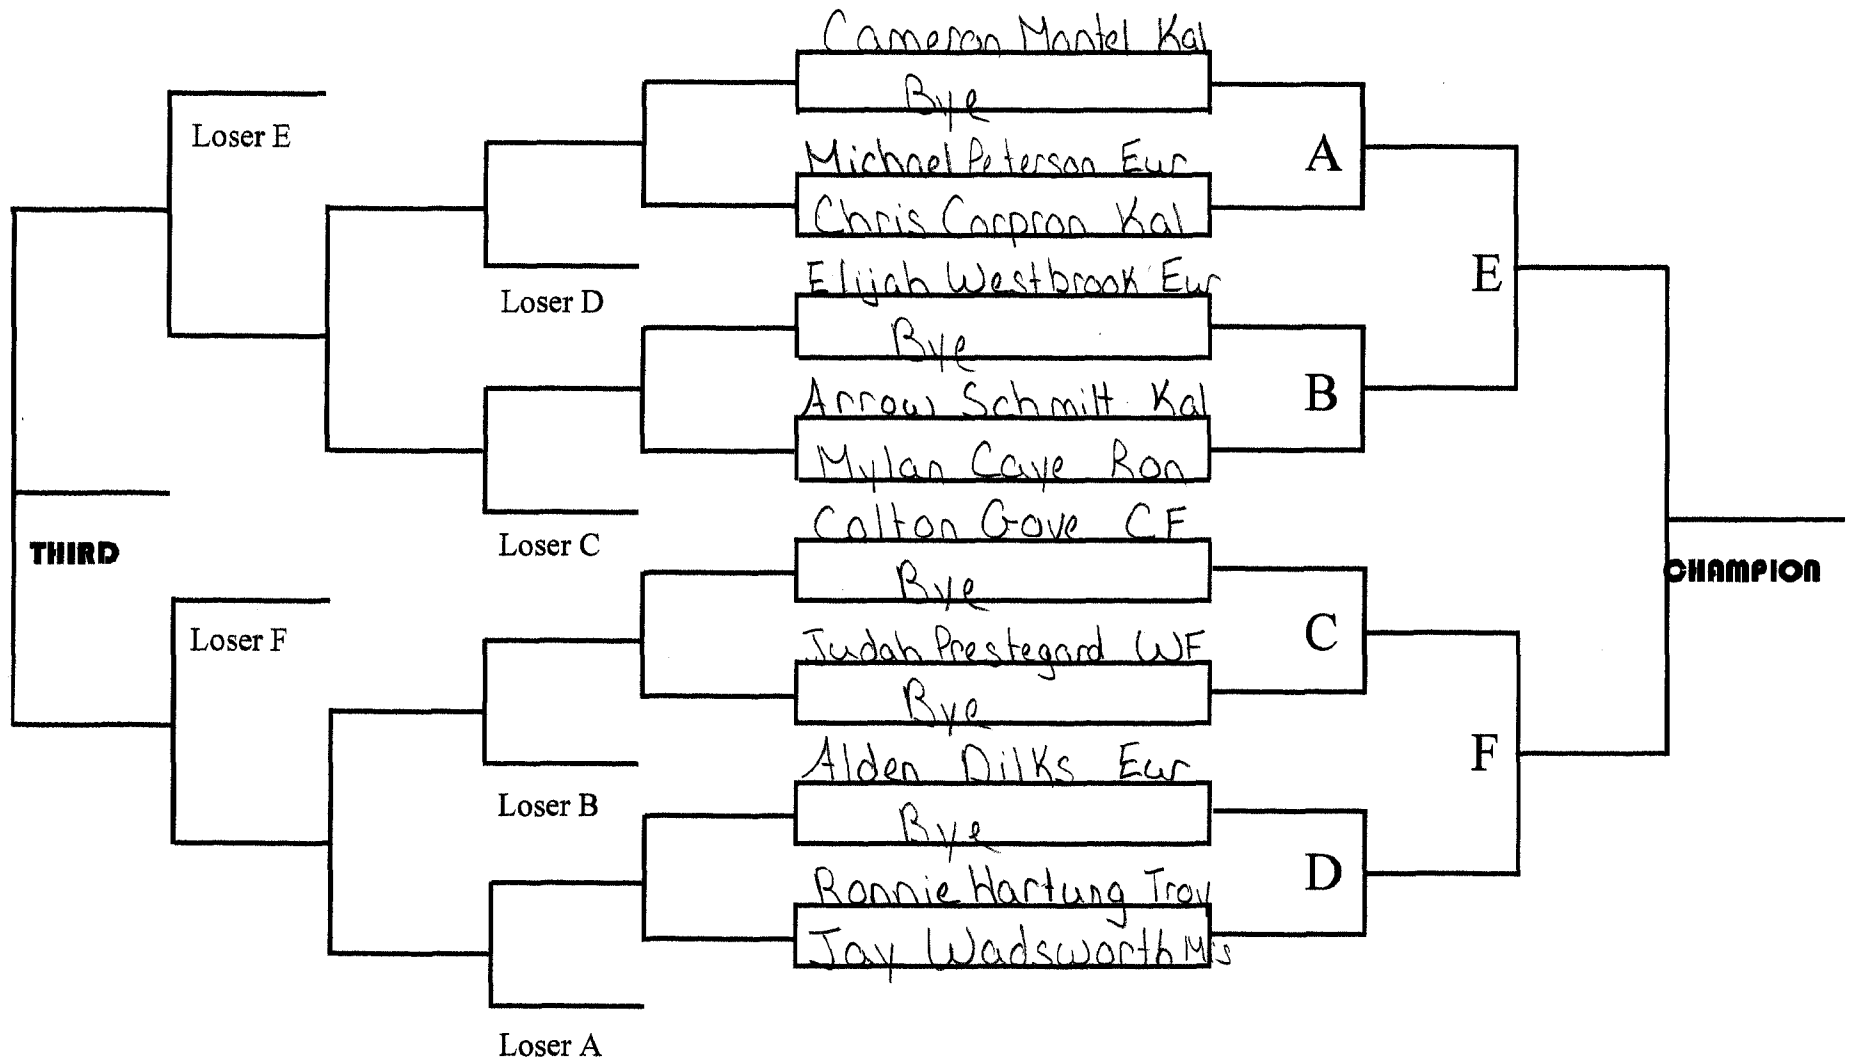

Inter-Valley Libby, MT

125
WEIGHT
Jun
GROUP