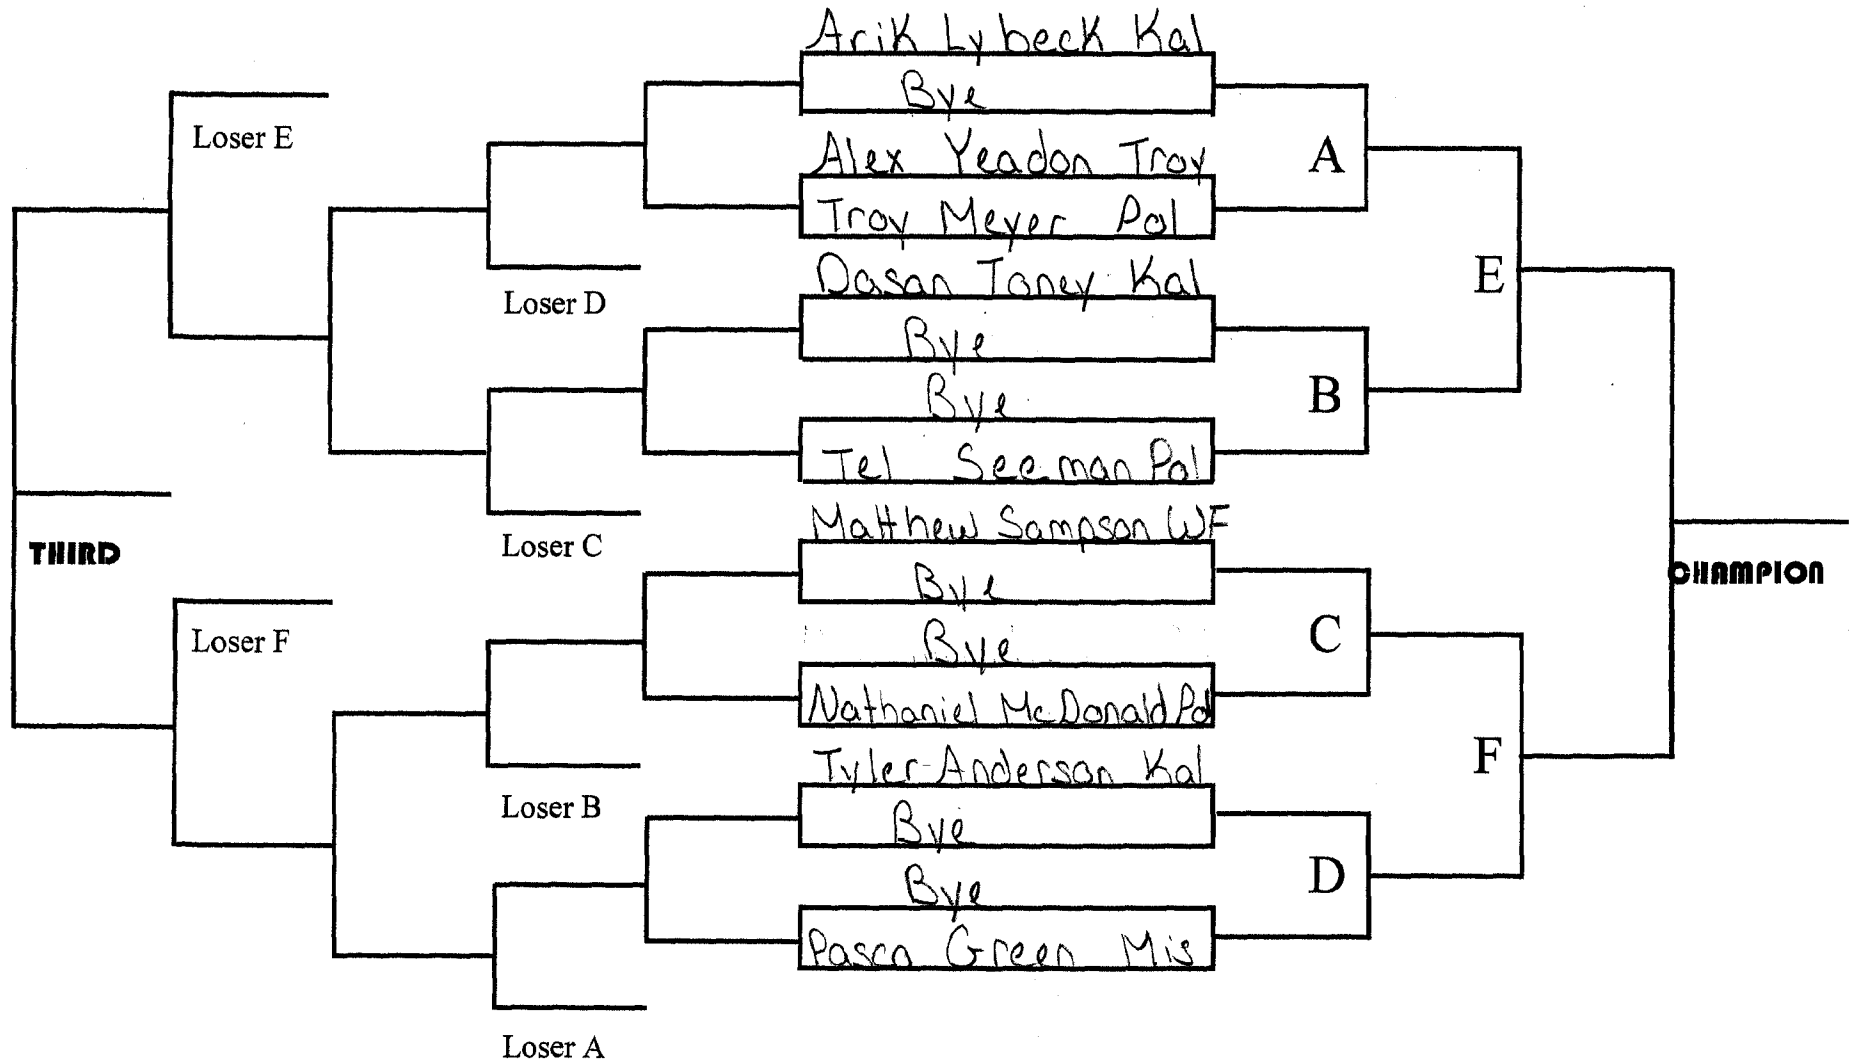

Inter-Valley Libby, MT

130
WEIGHT
Jun
GROUP