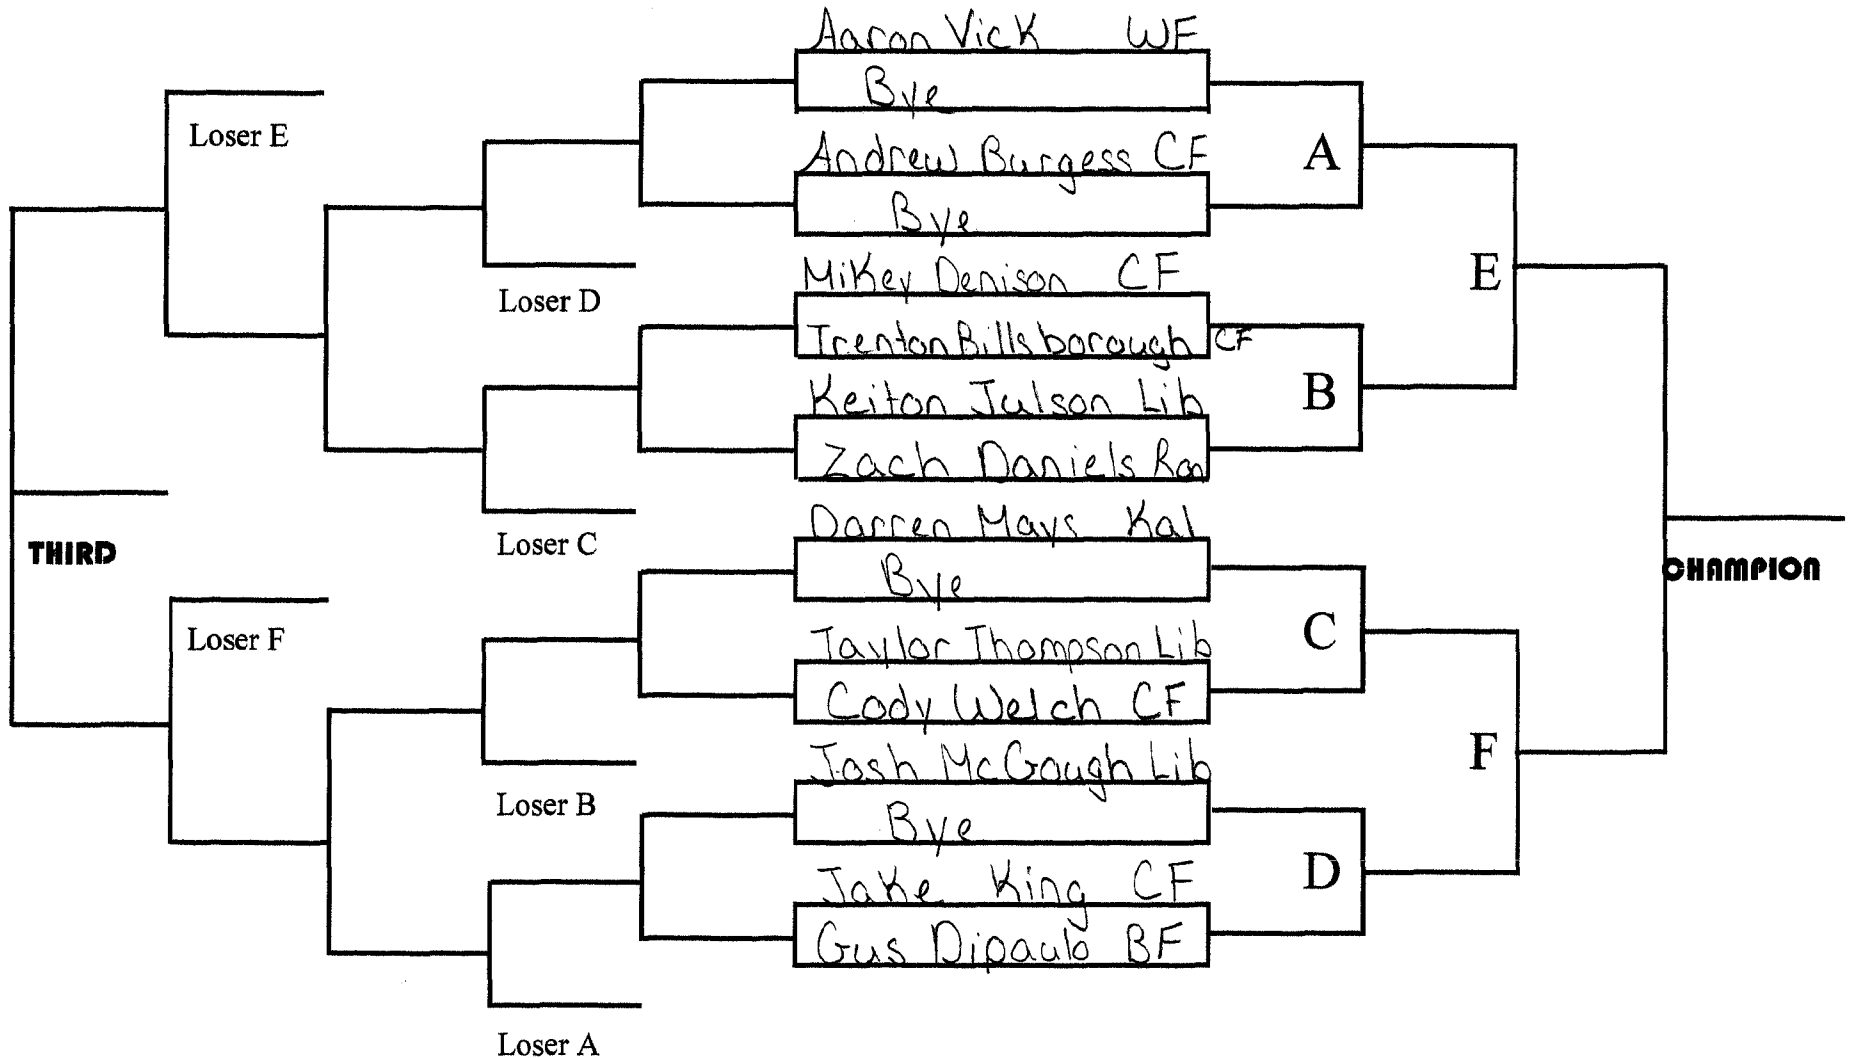

Inter-Valley Libby, MT

189
WEIGHT
Jun
GROUP