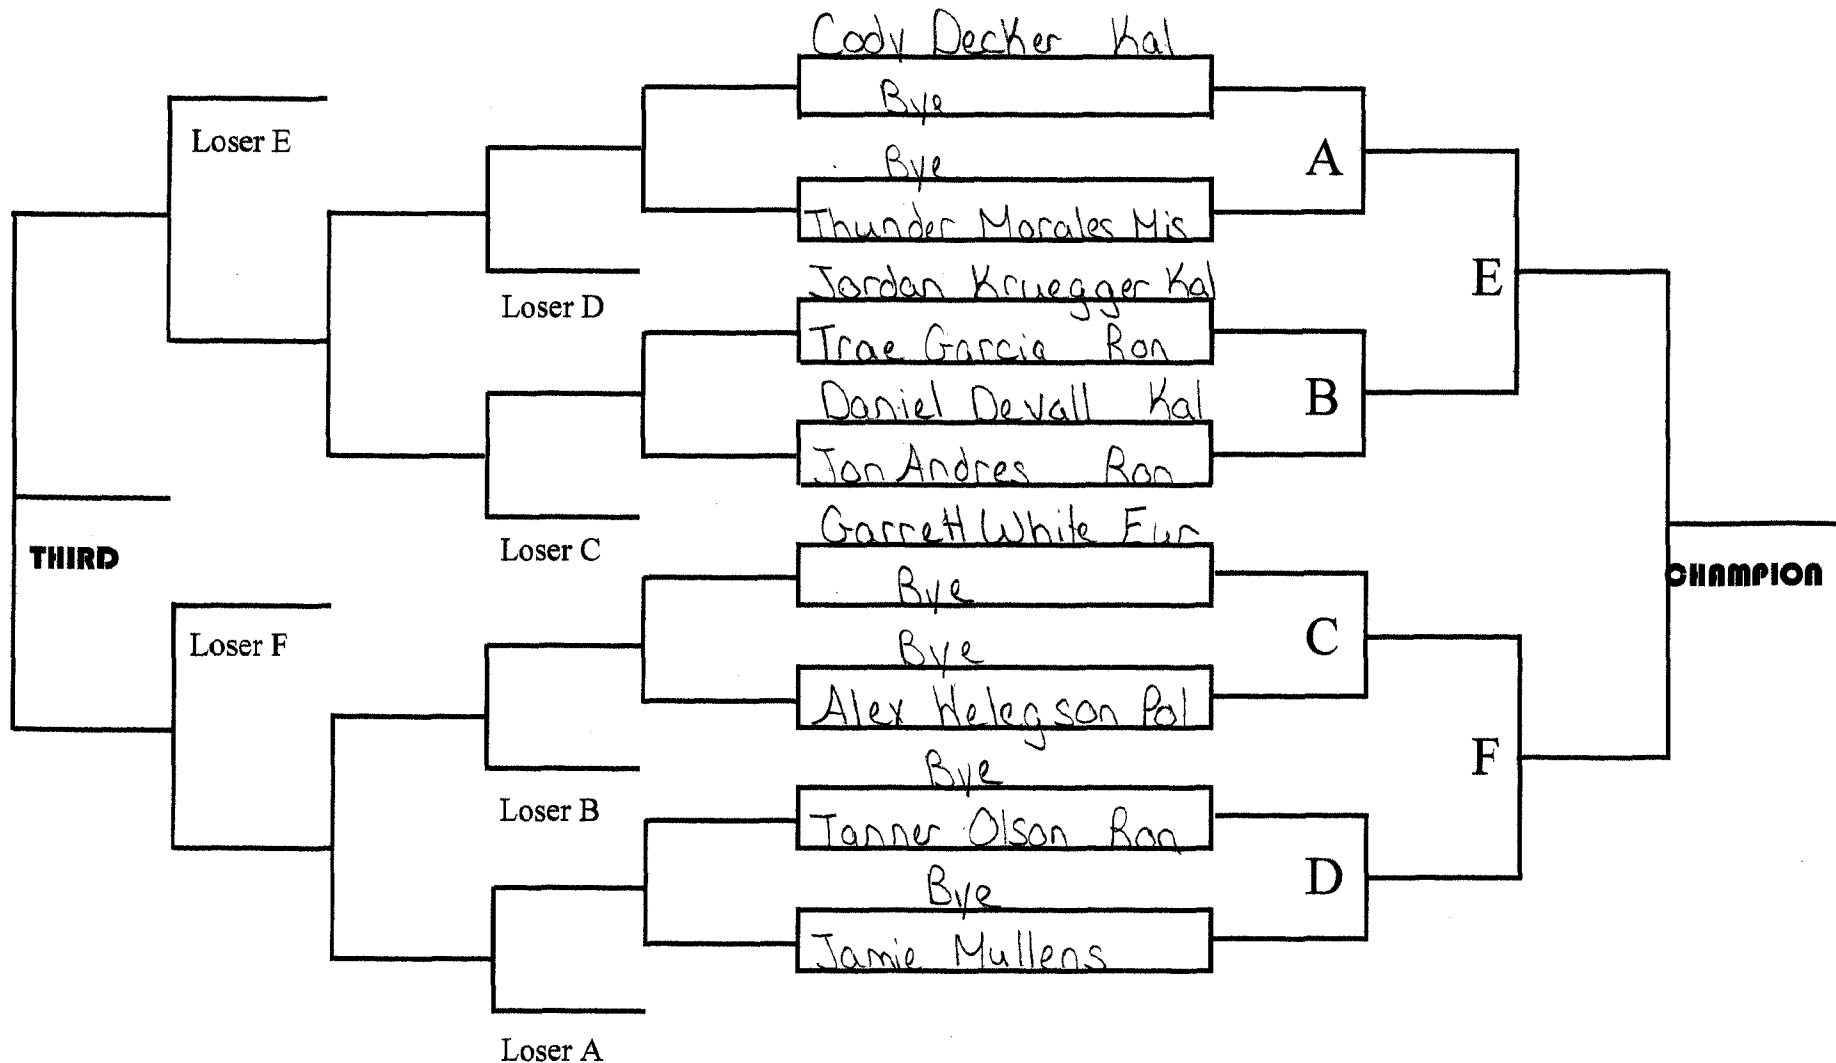

Inter-Valley Libby, MT

100
WEIGHT
Jun
GROUP