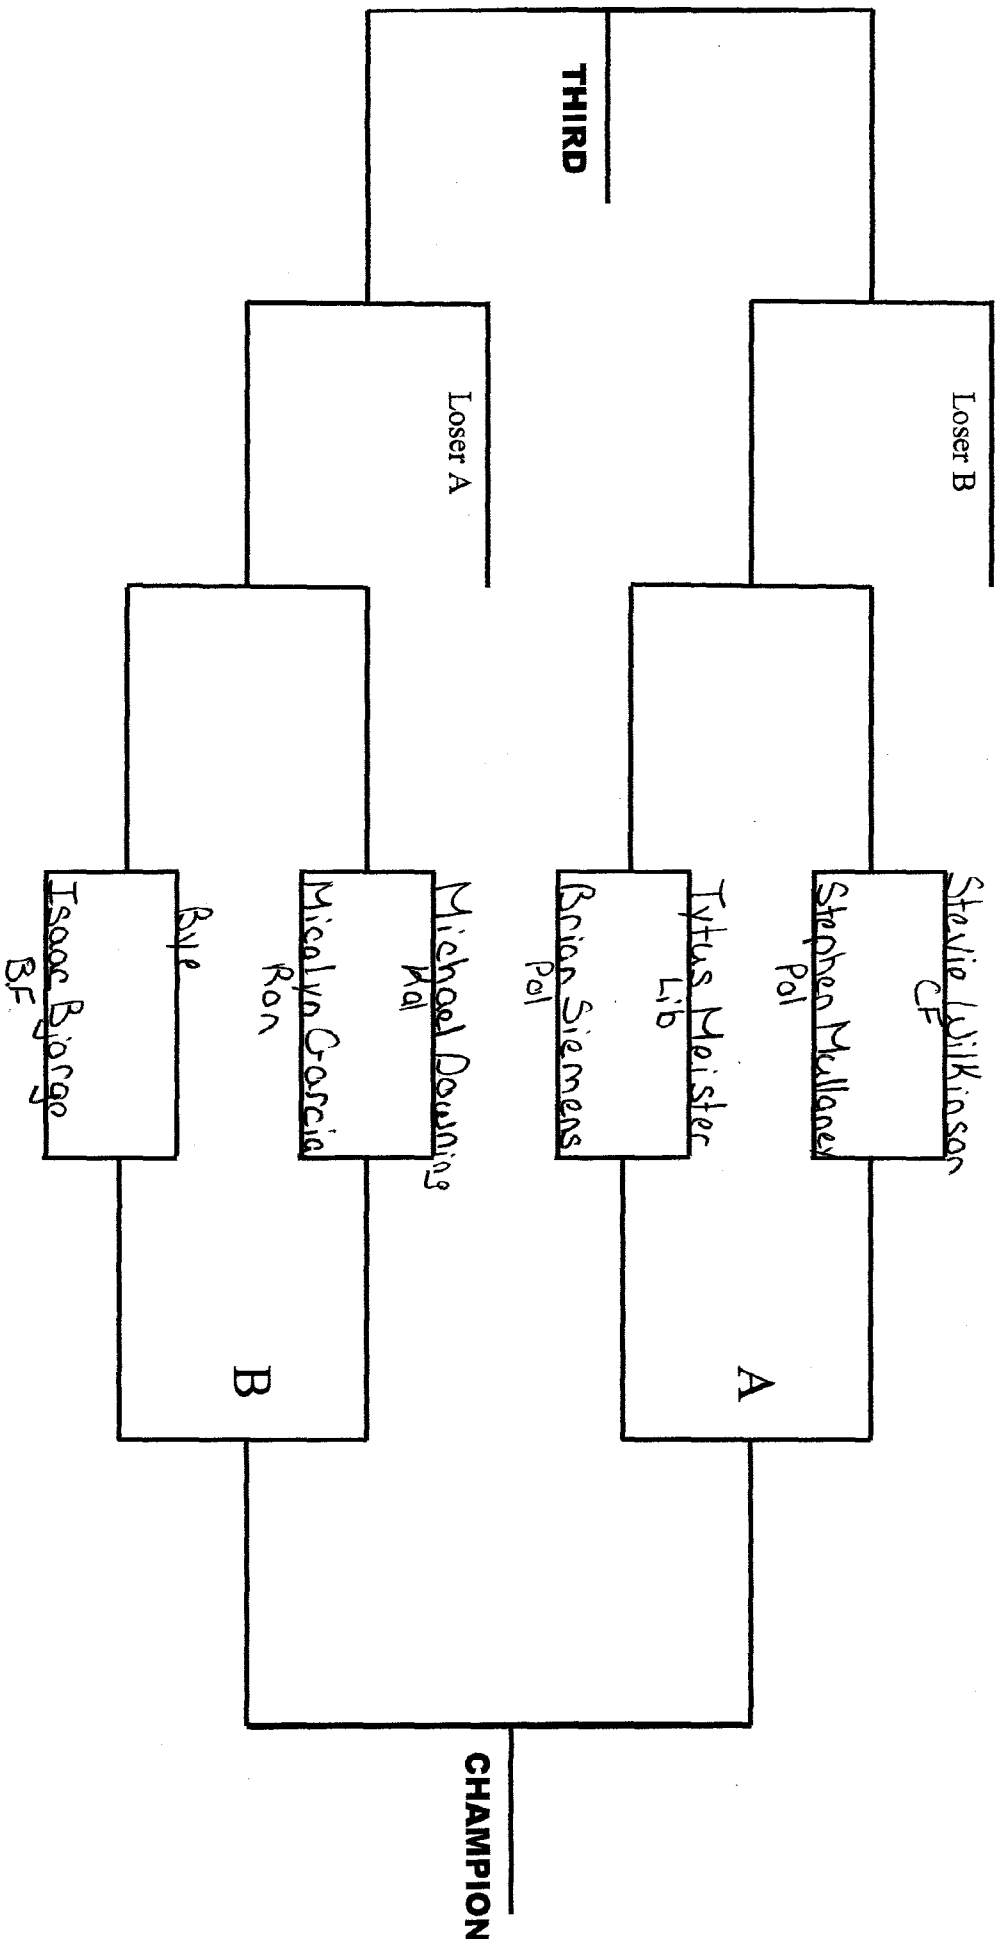

Inter-Valley

Libby, MT

95

WEIGHT

Bag

GROUP