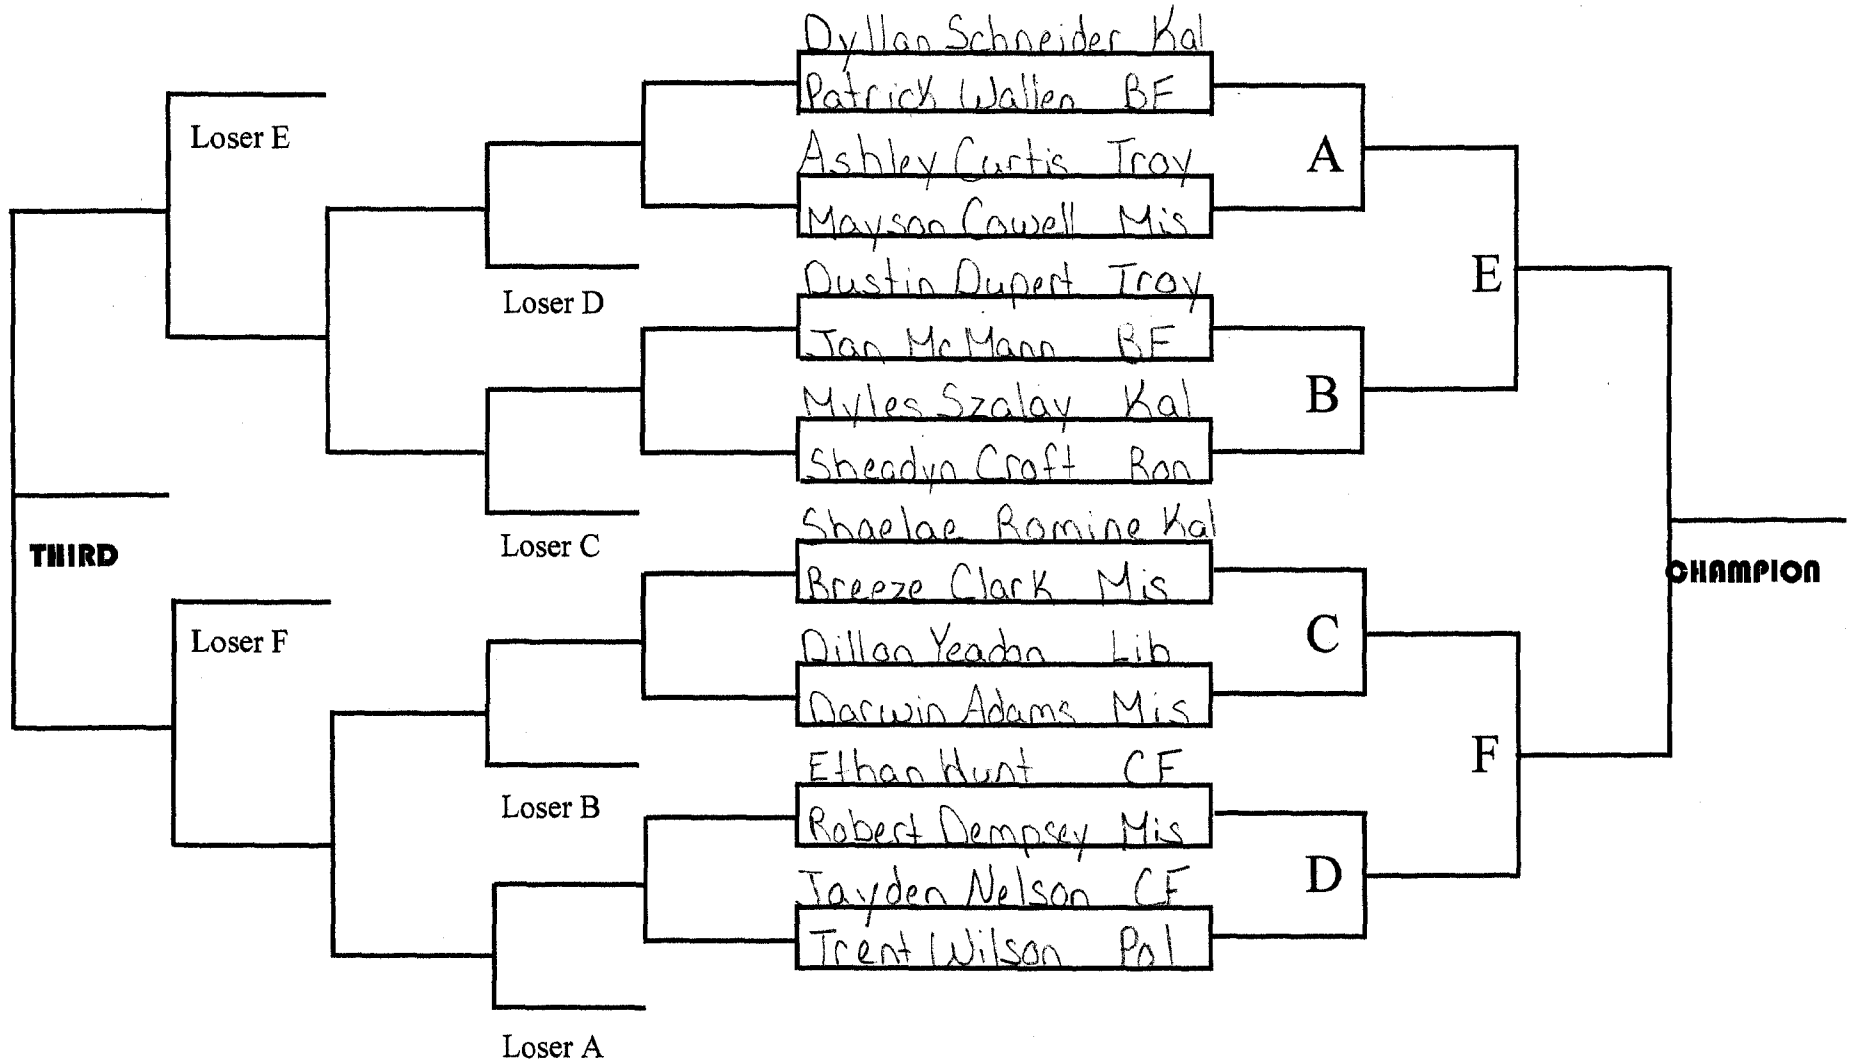

Reg

GROUP

Inter-Valley Libby.MT

55
WEIGHT
Beg
GROUP

Inter-Valley Libby, MT

60
WEIGHT
Bea
GROUP

Inter-Valley Libby, MT

65
WEIGHT