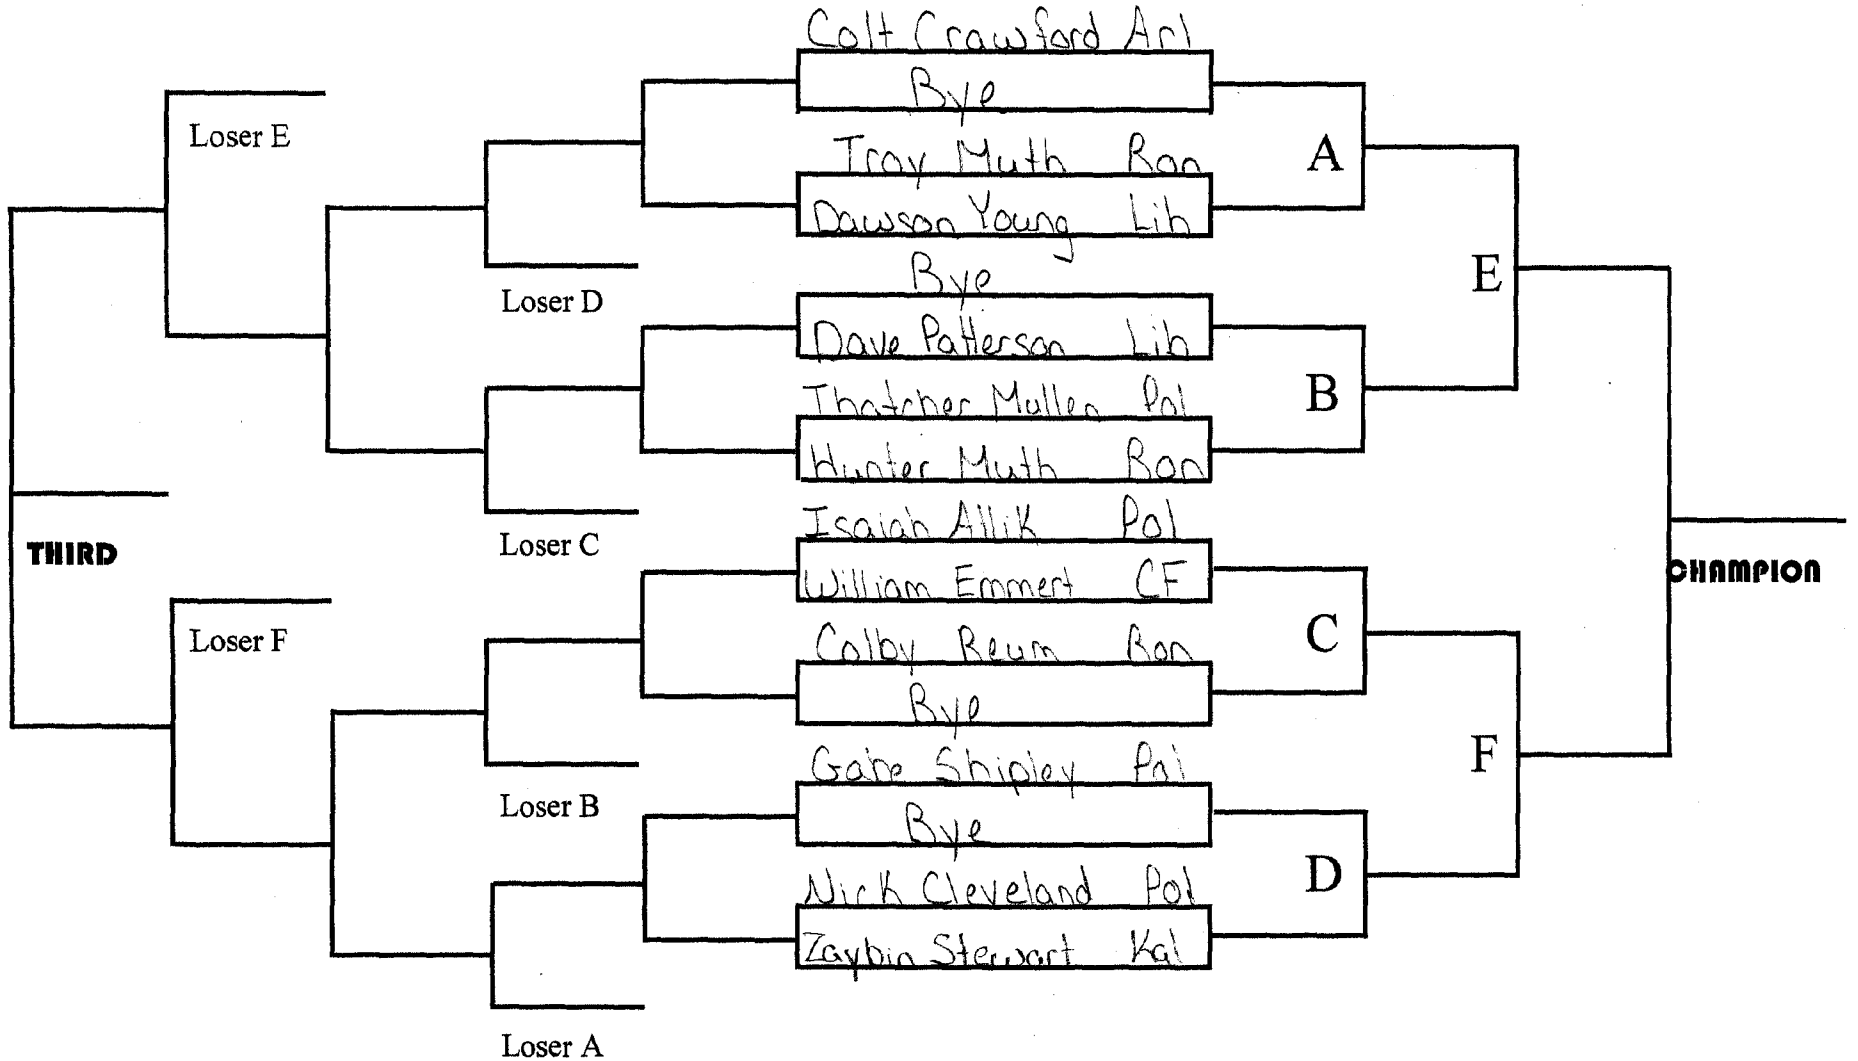

Inter-Valley Libby.MT

70
WEIGHT
Beq
GROUP