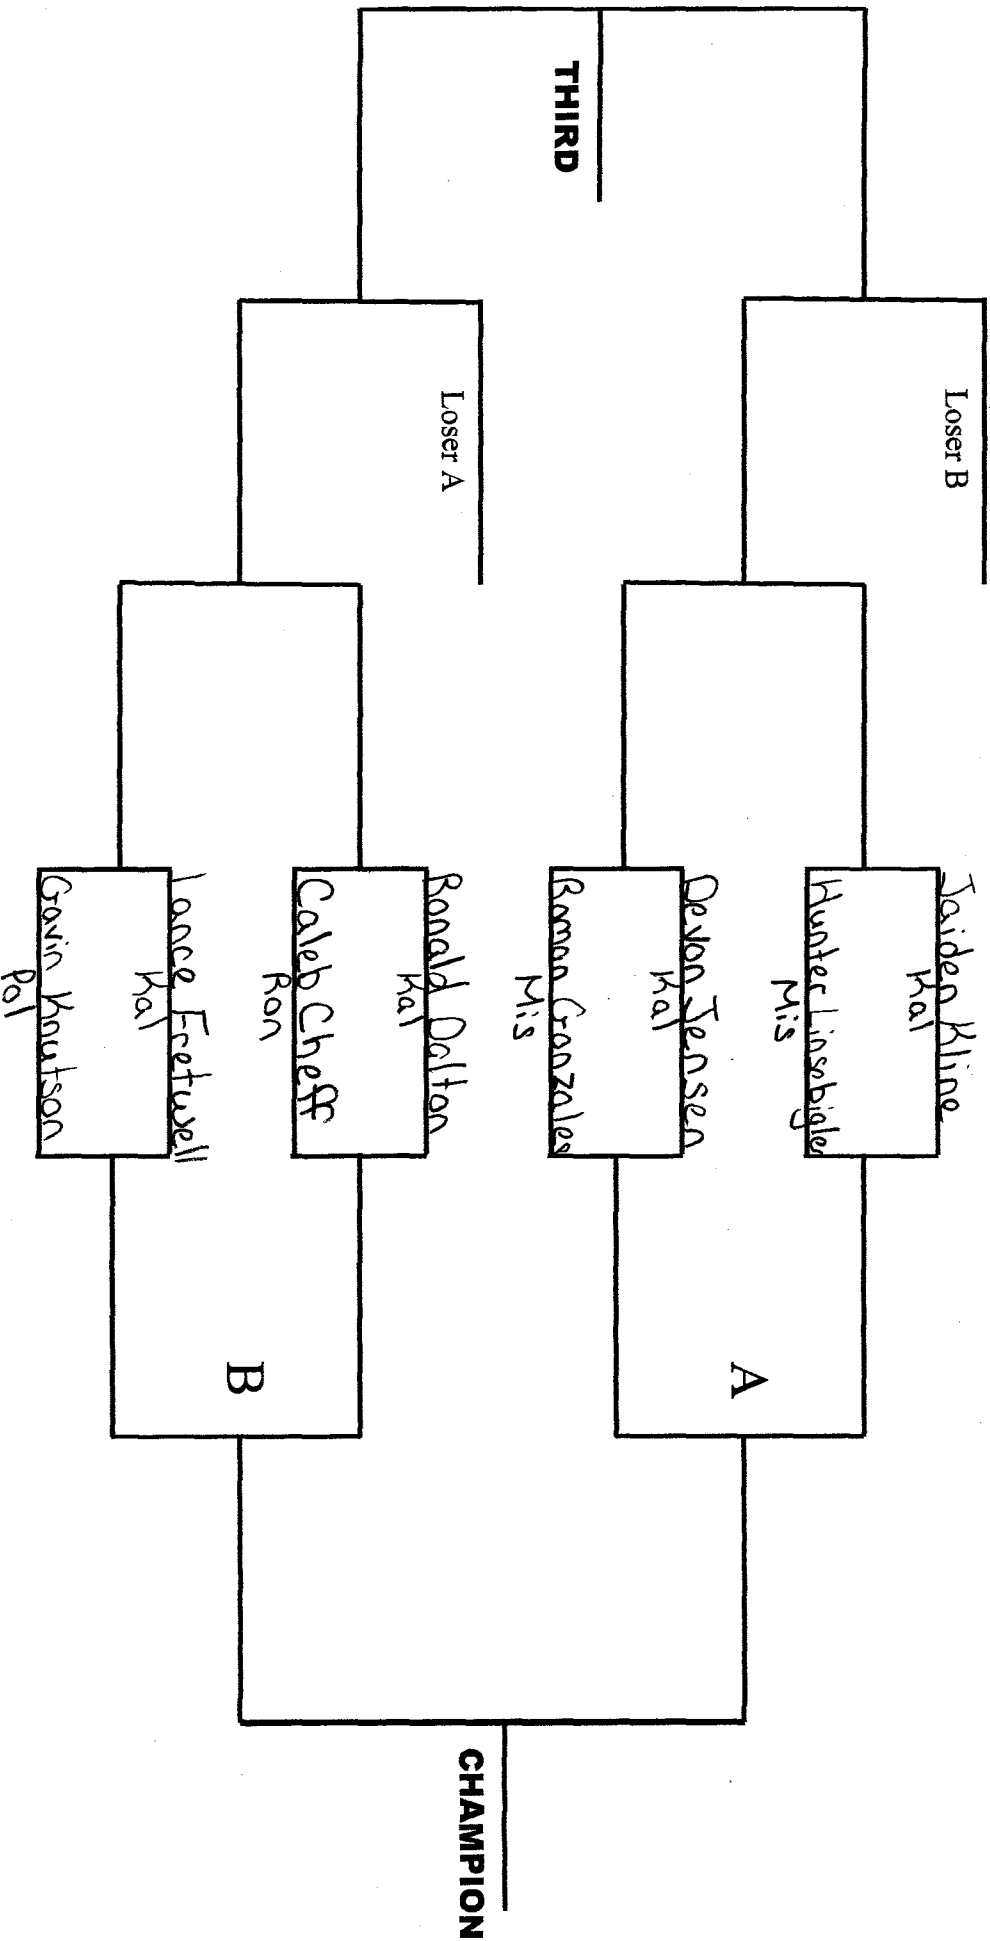

Inter-Valley

Libby, MT

50

WEIGHT

Reg

GROUP