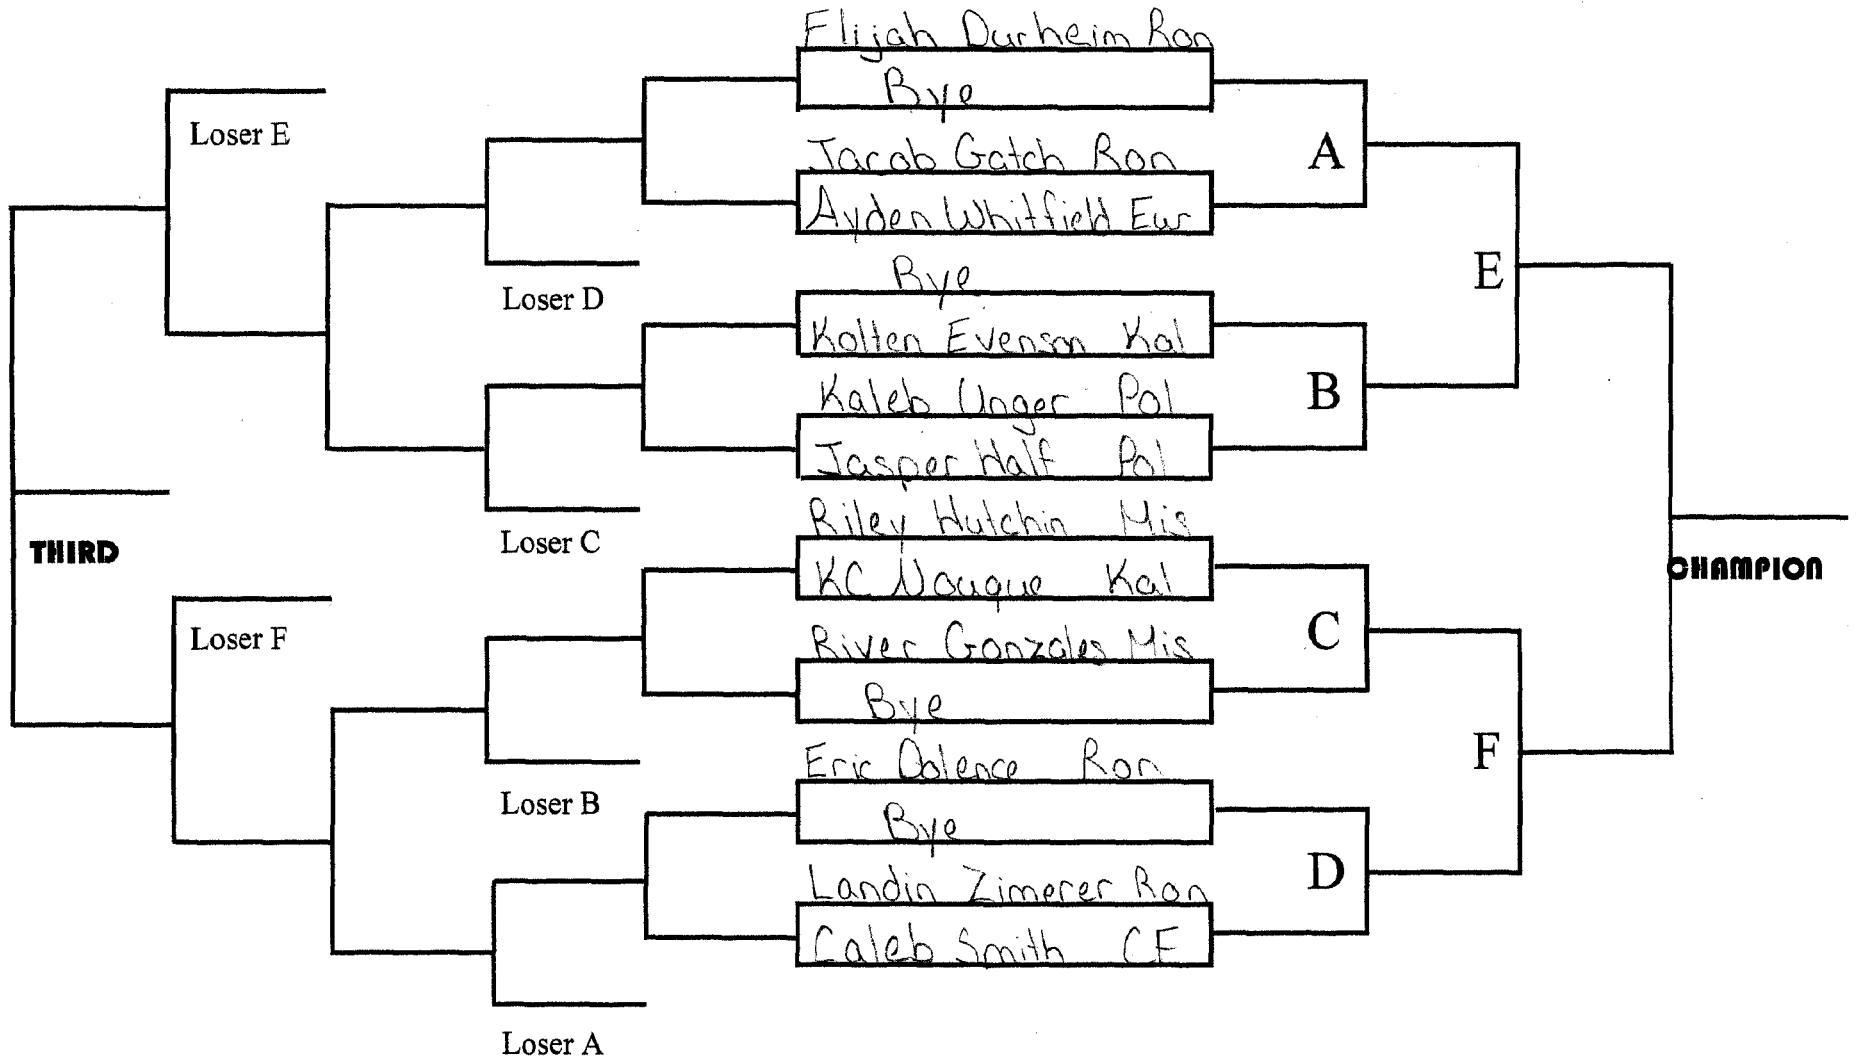

Reg
GROUP

Inter-Valley Libby.MT

70
WEIGHT
Beq
GROUP

Inter-Valley Libby, MT

75
WEIGHT
Bea
GROUP

Inter-Valley

Libby, MT

85