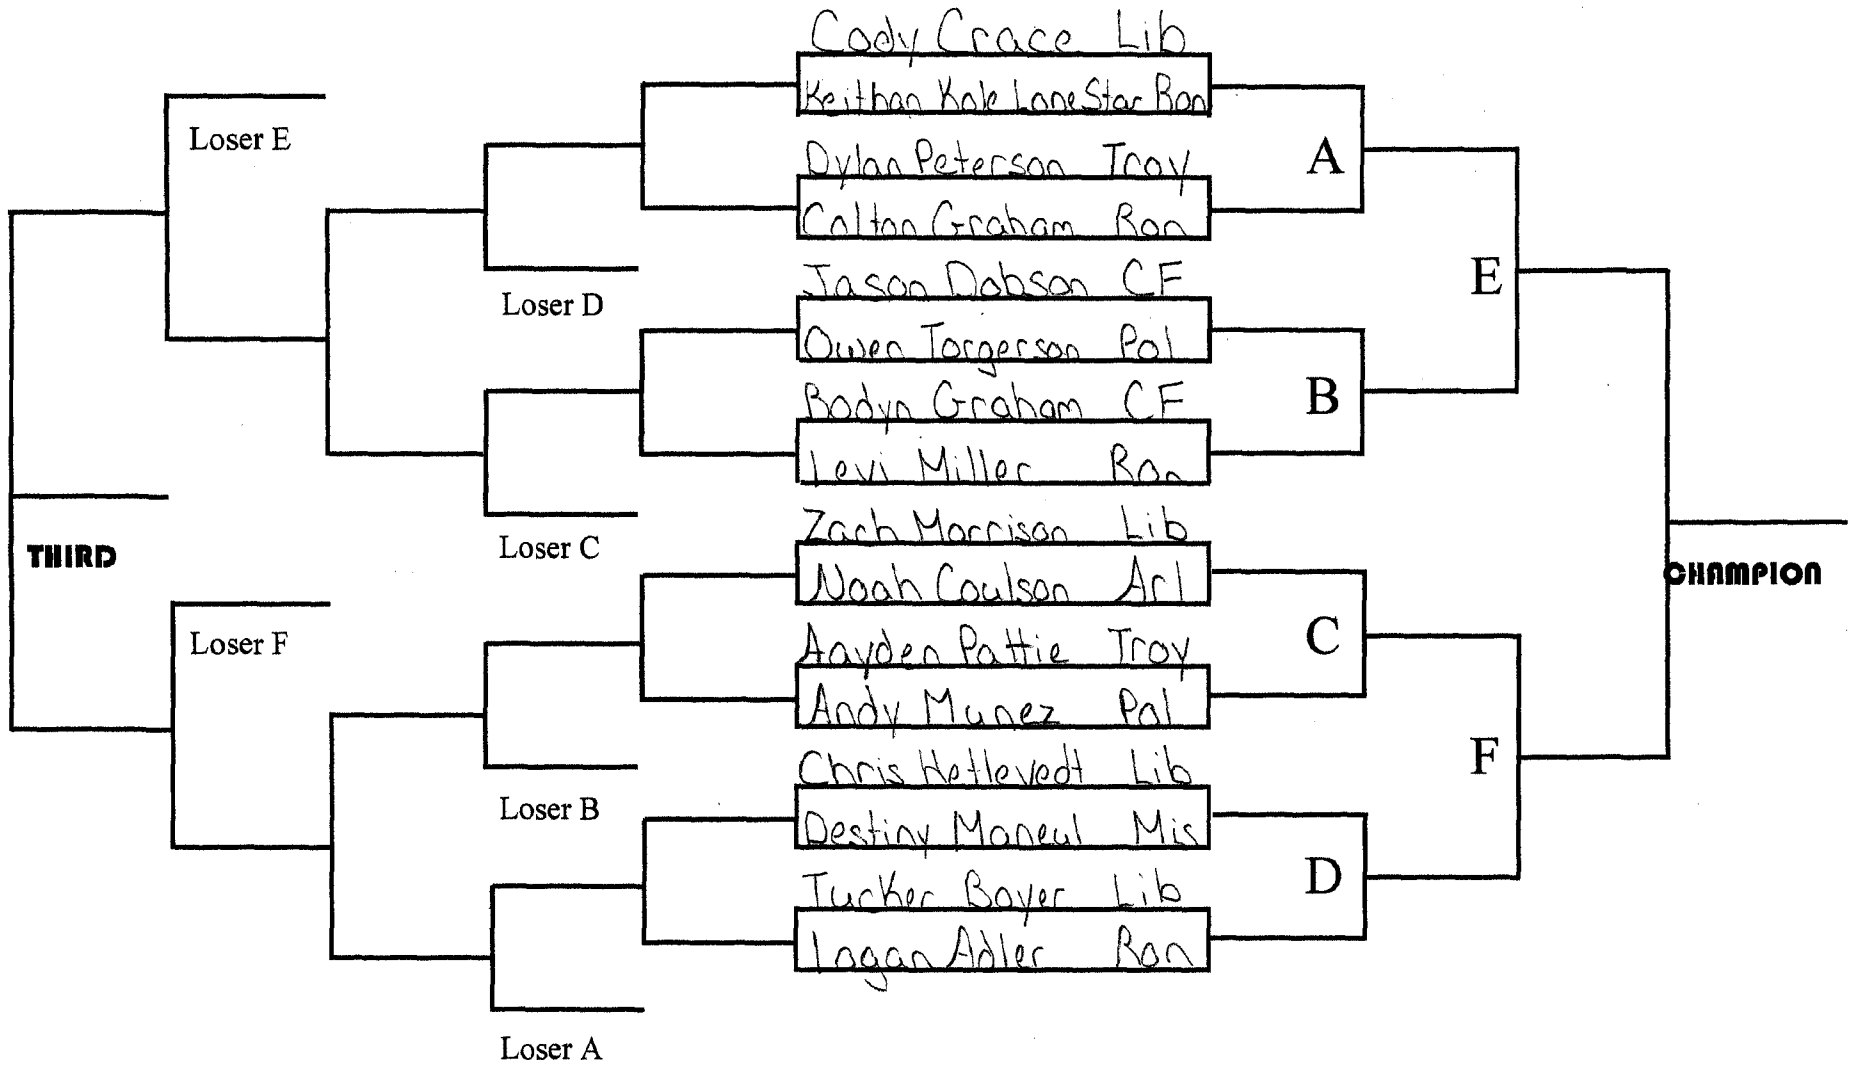

Inter-Valley Libby, MT

65
WEIGHT

Reg
GROUP