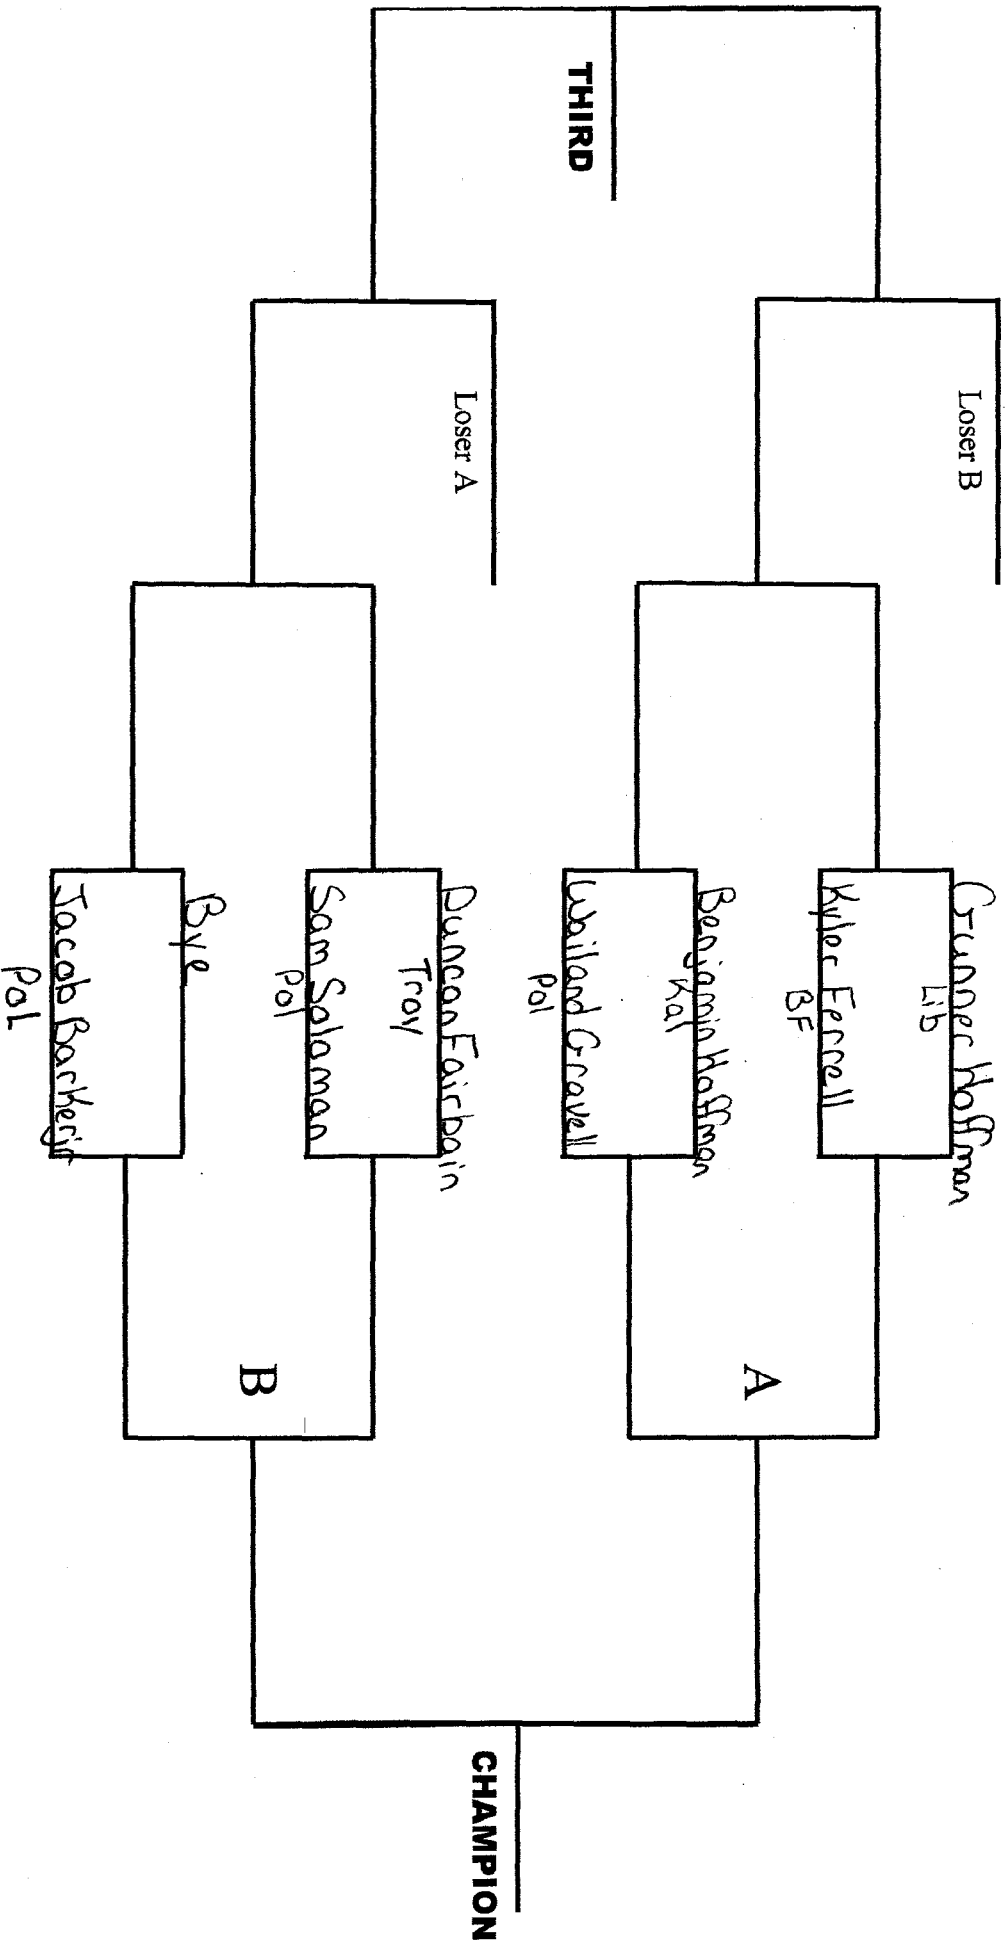

GROUP

Inter-Valley

Libby, MT

108

WEIGHT

Beq

GROUP

Inter-Valley Libby, MT