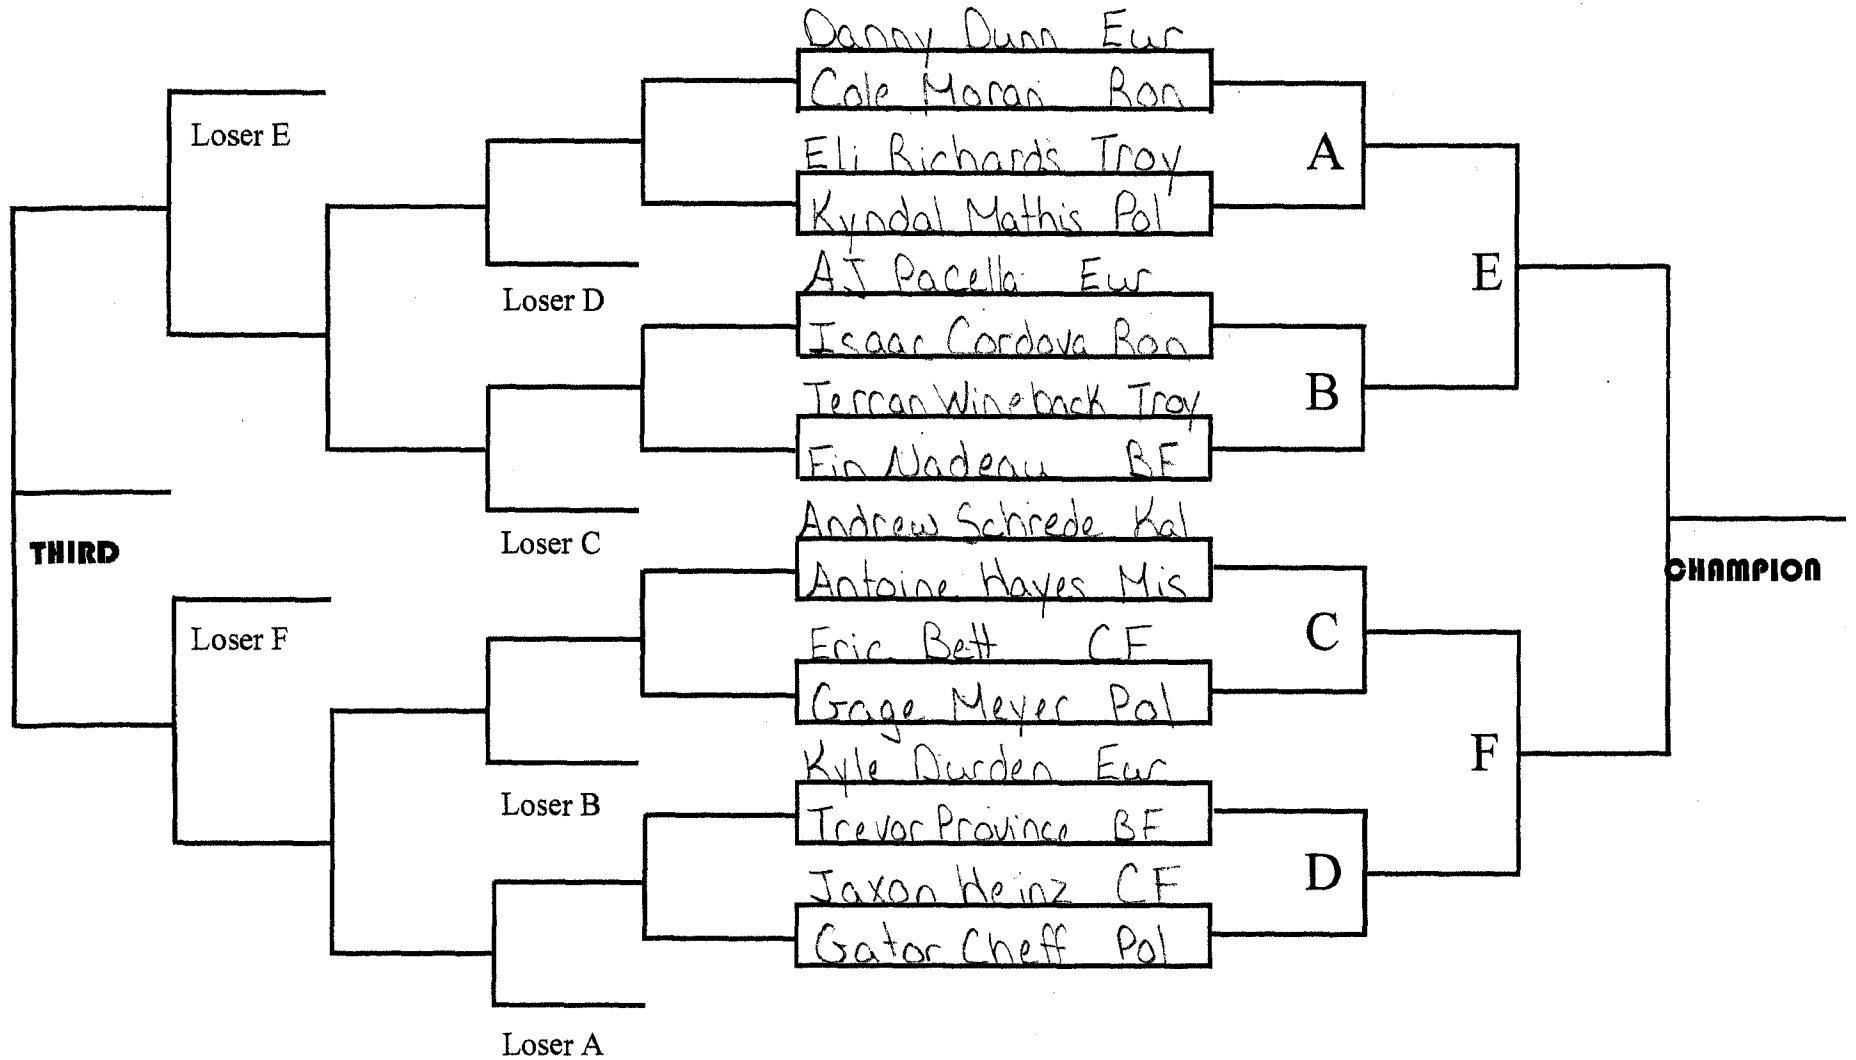

Reg

GROUP

Inter-Valley Libby.MT

55
WEIGHT
Beg
GROUP

Inter-Valley Libby, MT

60
WEIGHT
Bea
GROUP

Inter-Valley Libby, MT

65
WEIGHT